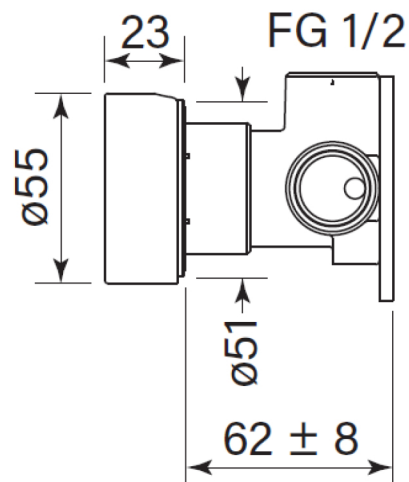

Product Specifications

30908-11 Zero Progresiv Smooth Wall mixer, Chrome

Just
BATHROOMWARE

Features:

- Made in Australia
- Half turn Progresiv ceramic valve
- Brass and stainless construction
- Smooth Handle
- Watermark Certified
- Noggin depth 54 - 70
- Match with Pegasi showers & accessories