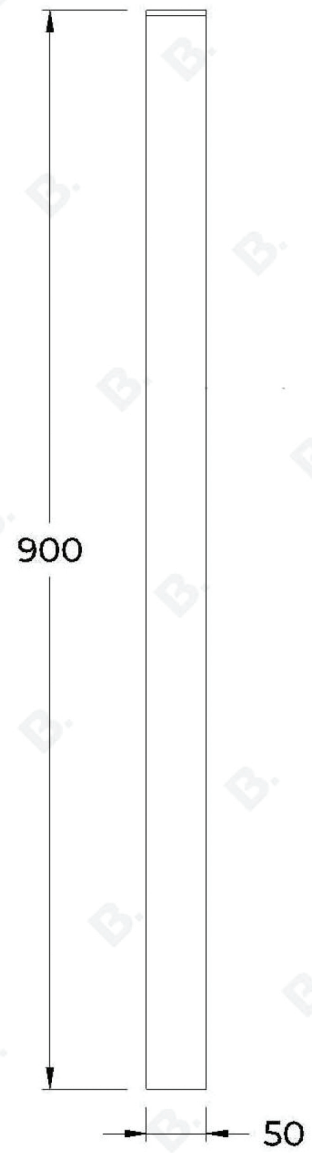

ZEKO SOLO RAIL

3.2700.00.1.XX

PRODUCT DIMENSIONS:

Front view:

Side view:

Top view: