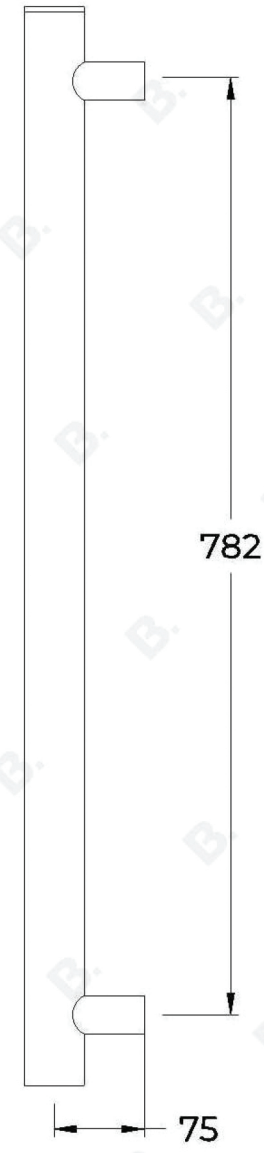

ZEKO SOLO RAIL

3.2700.00.1.XX

PRODUCT DIMENSIONS:

Front view:

Side view:

Top view: