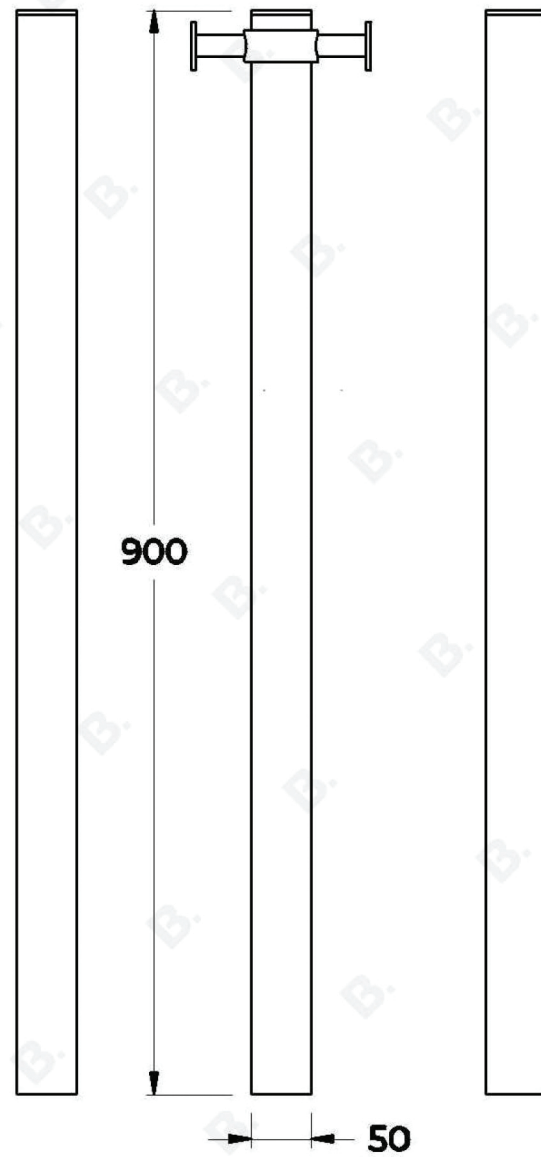

## ZEKO RAIL COMBINATION

3.2702.00.1.XX

### PRODUCT DIMENSIONS:

Front view:

Side view:

Top view: