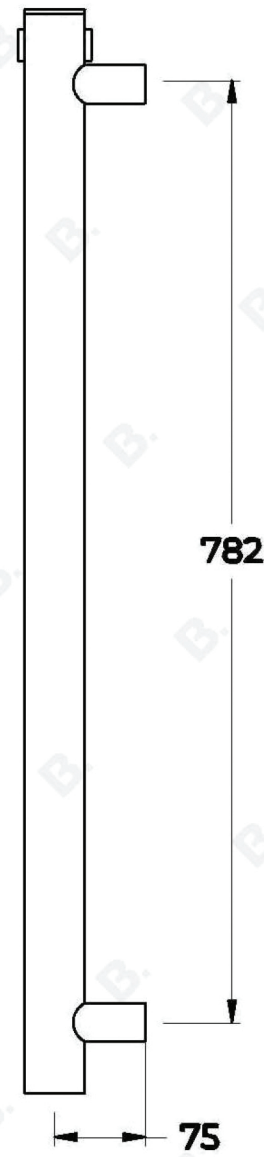

## ZEKO RAIL COMBINATION

3.2702.00.1.XX

### PRODUCT DIMENSIONS:

Front view:

Side view:

Top view: