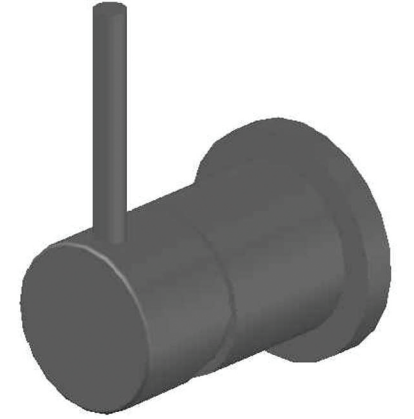

YOKATO WALL MIXER WITH METAL LEVER

1.9348.01.3.XX

PRODUCT DIMENSIONS:

Front view:

Side view:

Top view:

YOKATO WALL MIXER WITH UPSWEPT LEVER

1.9348.01.4.XX

PRODUCT DIMENSIONS:

Front view:

Side view:

Top view:

YOKATO WALL MIXER WITH KNURLED LEVER

1.9348.01.7.XX

PRODUCT DIMENSIONS:

Front view:

Side view:

Top view: