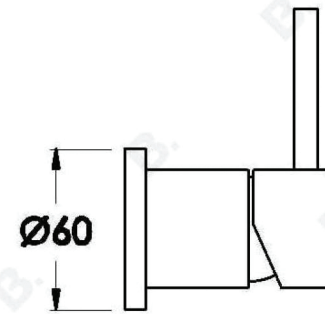

YOKATO WALL MIXER WITH METAL LEVER

1.9348.01.3.XX

PRODUCT DIMENSIONS:

Front view:

Side view:

Top view:

YOKATO WALL MIXER WITH UPSWEPT LEVER

1.9348.01.4.XX

PRODUCT DIMENSIONS:

Front view:

Side view:

Top view:

YOKATO WALL MIXER WITH KNURLED LEVER

1.9348.01.7.XX

PRODUCT DIMENSIONS:

Front view:

Side view:

Top view: