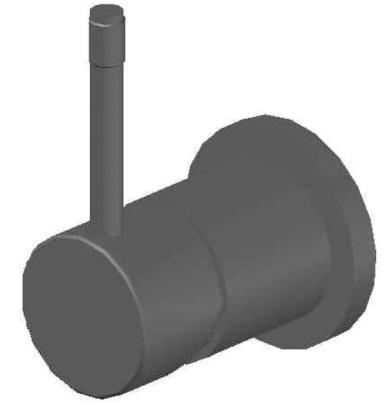

YOKATO WALL MIXER WITH METAL LEVER

1.9348.01.3.XX

PRODUCT DIMENSIONS:

Front view:

Side view:

Top view:

YOKATO WALL MIXER WITH UPSWEPT LEVER

1.9348.01.4.XX

PRODUCT DIMENSIONS:

Front view:

Side view:

Top view:

YOKATO WALL MIXER WITH KNURLED LEVER

1.9348.01.7.XX

PRODUCT DIMENSIONS:

Front view:

Side view:

Top view: