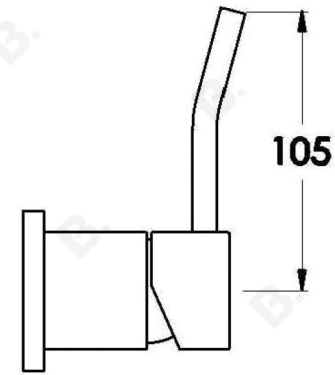

YOKATO WALL MIXER WITH METAL LEVER

1.9348.01.3.XX

PRODUCT DIMENSIONS:

Front view:

Side view:

Top view:

YOKATO WALL MIXER WITH UPSWEPT LEVER

1.9348.01.4.XX

PRODUCT DIMENSIONS:

Front view:

Side view:

Top view:

YOKATO WALL MIXER WITH KNURLED LEVER

1.9348.01.7.XX

PRODUCT DIMENSIONS:

Front view:

Side view:

Top view: