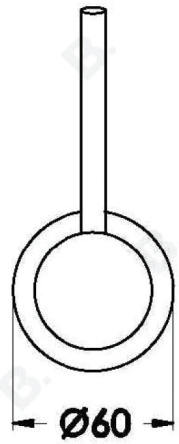

YOKATO WALL MIXER WITH METAL LEVER

1.9348.01.3.XX

PRODUCT DIMENSIONS:

Front view:

Side view:

Top view:

YOKATO WALL MIXER WITH UPSWEPT LEVER

1.9348.01.4.XX

PRODUCT DIMENSIONS:

Front view:

Side view:

Top view:

YOKATO WALL MIXER WITH KNURLED LEVER

1.9348.01.7.XX

PRODUCT DIMENSIONS:

Front view:

Side view:

Top view: