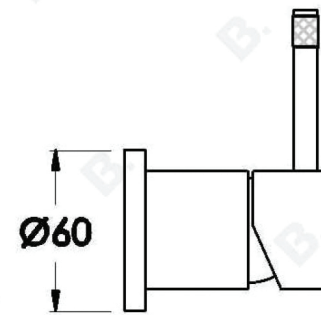

YOKATO WALL MIXER WITH METAL LEVER

1.9348.01.3.XX

PRODUCT DIMENSIONS:

Front view:

Side view:

Top view:

YOKATO WALL MIXER WITH UPSWEPT LEVER

1.9348.01.4.XX

PRODUCT DIMENSIONS:

Front view:

Side view:

Top view:

YOKATO WALL MIXER WITH KNURLED LEVER

1.9348.01.7.XX

PRODUCT DIMENSIONS:

Front view:

Side view:

Top view: