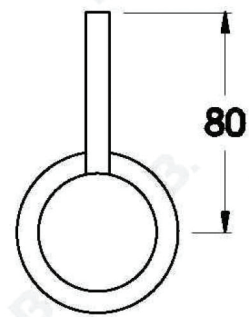

YOKATO WALL MIXER WITH METAL LEVER

1.9348.01.3.XX

PRODUCT DIMENSIONS:

Front view:

Side view:

Top view:

YOKATO WALL MIXER WITH UPSWEPT LEVER

1.9348.01.4.XX

PRODUCT DIMENSIONS:

Front view:

Side view:

Top view:

YOKATO WALL MIXER WITH KNURLED LEVER

1.9348.01.7.XX

PRODUCT DIMENSIONS:

Front view:

Side view:

Top view: