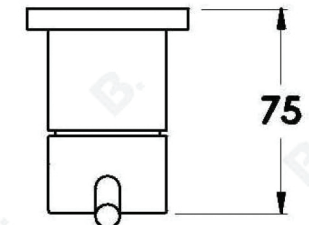

YOKATO WALL MIXER WITH METAL LEVER

1.9348.01.3.XX

PRODUCT DIMENSIONS:

Front view:

Side view:

Top view:

YOKATO WALL MIXER WITH UPSWEPT LEVER

1.9348.01.4.XX

PRODUCT DIMENSIONS:

Front view:

Side view:

Top view:

YOKATO WALL MIXER WITH KNURLED LEVER

1.9348.01.7.XX

PRODUCT DIMENSIONS:

Front view:

Side view:

Top view: