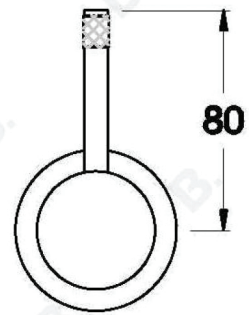

YOKATO WALL MIXER WITH METAL LEVER

1.9348.01.3.XX

PRODUCT DIMENSIONS:

Front view:

Side view:

Top view:

YOKATO WALL MIXER WITH UPSWEPT LEVER

1.9348.01.4.XX

PRODUCT DIMENSIONS:

Front view:

Side view:

Top view:

YOKATO WALL MIXER WITH KNURLED LEVER

1.9348.01.7.XX

PRODUCT DIMENSIONS:

Front view:

Side view:

Top view: