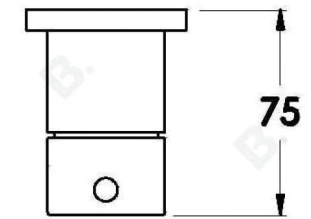

YOKATO WALL MIXER WITH METAL LEVER

1.9348.01.3.XX

PRODUCT DIMENSIONS:

Front view:

Side view:

Top view:

YOKATO WALL MIXER WITH UPSWEPT LEVER

1.9348.01.4.XX

PRODUCT DIMENSIONS:

Front view:

Side view:

Top view:

YOKATO WALL MIXER WITH KNURLED LEVER

1.9348.01.7.XX

PRODUCT DIMENSIONS:

Front view:

Side view:

Top view: