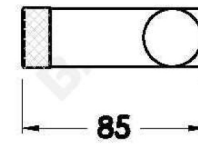

YOKATO TOILET ROLL HOLDER

1.9361.02.0.XX

PRODUCT DIMENSIONS:

Front view:

Side view:

Top view: