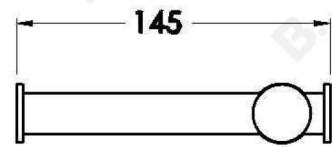

YOKATO TOILET ROLL HOLDER

1.9361.02.0.XX

PRODUCT DIMENSIONS:

Front view:

Side view:

Top view: