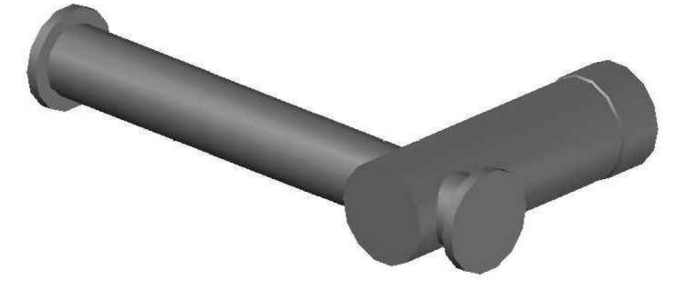

YOKATO TOILET ROLL HOLDER

1.9361.02.0.XX

PRODUCT DIMENSIONS:

Front view:

Side view:

Top view: