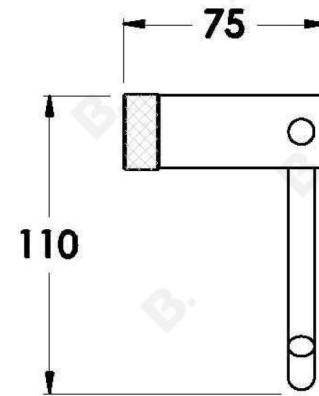

YOKATO TOILET ROLL HOLDER

1.9361.00.0.XX

PRODUCT DIMENSIONS:

Front view:

Side view:

Top view: