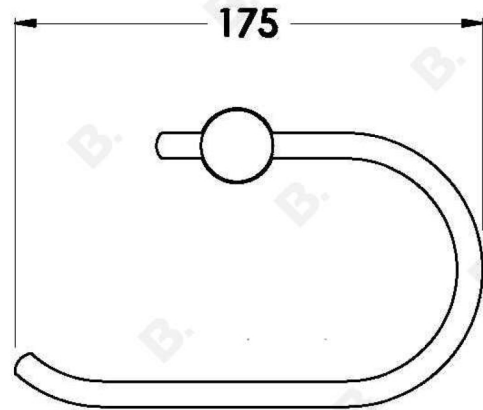

YOKATO TOILET ROLL HOLDER

1.9361.00.0.XX

PRODUCT DIMENSIONS:

Front view:

Side view:

Top view: