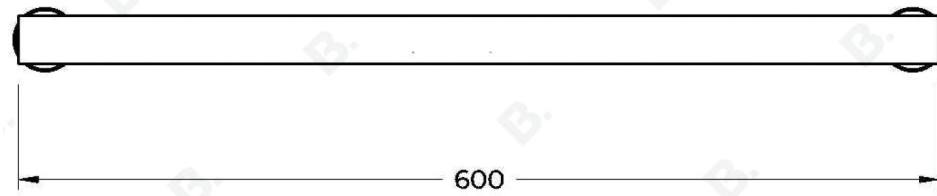

YOKATO HEATED SOLO RAIL

3.2606.00.1.XX

PRODUCT DIMENSIONS:

Front view:

Side view:

Top view:

YOKATO HEATED SOLO RAIL

3.2608.00.1.XX

PRODUCT DIMENSIONS:

Front view:

Side view:

Top view: