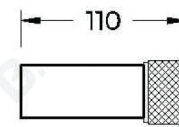

YOKATO HEATED SOLO RAIL

3.2606.00.1.XX

PRODUCT DIMENSIONS:

Front view:

Side view:

Top view:

YOKATO HEATED SOLO RAIL

3.2608.00.1.XX

PRODUCT DIMENSIONS:

Front view:

Side view:

Top view: