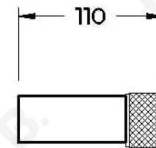

YOKATO HEATED SOLO RAIL

3.2606.00.1.XX

PRODUCT DIMENSIONS:

Front view:

Side view:

Top view:

YOKATO HEATED SOLO RAIL

3.2608.00.1.XX

PRODUCT DIMENSIONS:

Front view:

Side view:

Top view: