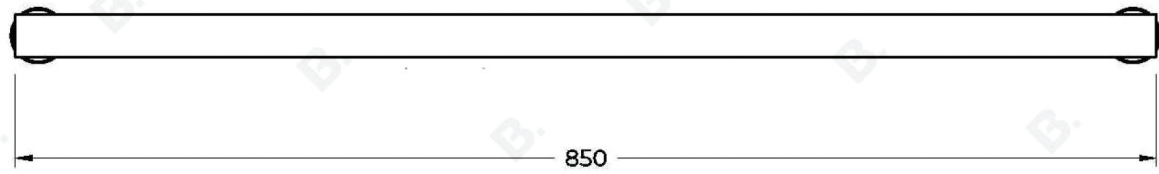

YOKATO HEATED SOLO RAIL

3.2606.00.1.XX

PRODUCT DIMENSIONS:

Front view:

Side view:

Top view:

YOKATO HEATED SOLO RAIL

3.2608.00.1.XX

PRODUCT DIMENSIONS:

Front view:

Side view:

Top view: