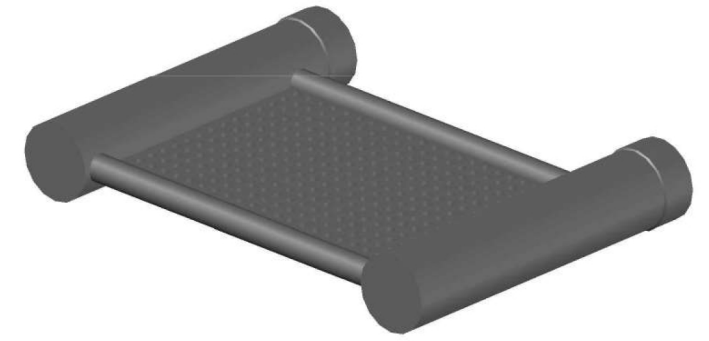

YOKATO METAL SOAP DISH

1.9352.02.0.XX

PRODUCT DIMENSIONS:

Front view:

Side view:

Top view: