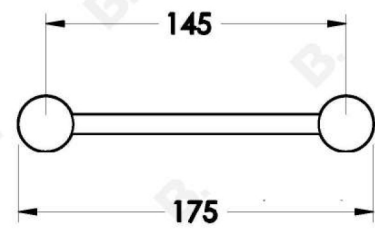

YOKATO METAL SOAP DISH

1.9352.02.0.XX

PRODUCT DIMENSIONS:

Front view:

Side view:

Top view: