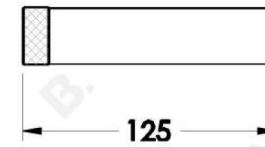

YOKATO METAL SOAP DISH

1.9352.02.0.XX

PRODUCT DIMENSIONS:

Front view:

Side view:

Top view: