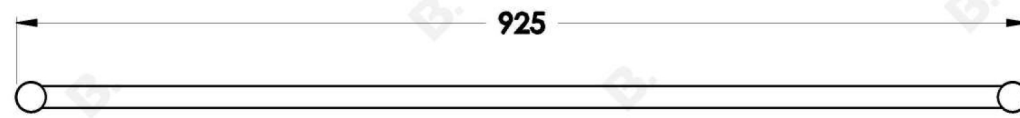

## YOKATO SINGLE TOWEL RAIL 600mm

1.9355.60.0.XX

### PRODUCT DIMENSIONS:

Front view:

Side view:

Top view:

## YOKATO SINGLE TOWEL RAIL 900mm

1.9355.90.0.XX