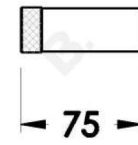

## YOKATO SINGLE TOWEL RAIL 600mm

1.9355.60.0.XX

### PRODUCT DIMENSIONS:

Front view:

Side view:

Top view:

## YOKATO SINGLE TOWEL RAIL 900mm

1.9355.90.0.XX