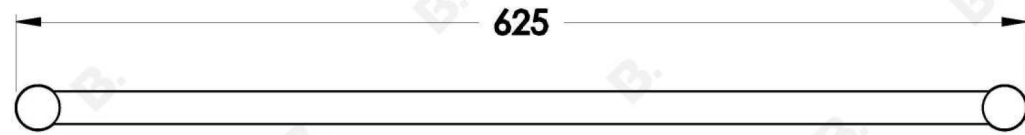

## YOKATO SINGLE TOWEL RAIL 600mm

1.9355.60.0.XX

### PRODUCT DIMENSIONS:

Front view:

Side view:

Top view:

## YOKATO SINGLE TOWEL RAIL 900mm

1.9355.90.0.XX