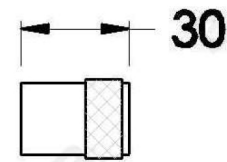

YOKATO ROBE HOOK

1.9363.02.0.XX

PRODUCT DIMENSIONS:

Front view:

Side view:

Top view: