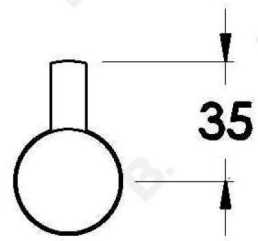

## YOKATO ROBE HOOK

1.9363.00.0.XX

### PRODUCT DIMENSIONS:

Front view:

Side view:

Top view: