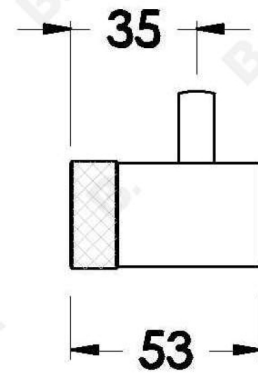

## YOKATO ROBE HOOK

1.9363.00.0.XX

### PRODUCT DIMENSIONS:

Front view:

Side view:

Top view: