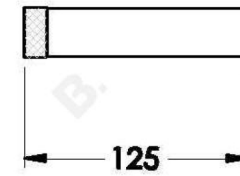

YOKATO METAL SHELF

1.9359.02.0.XX

PRODUCT DIMENSIONS:

Front view:

Side view:

Top view: