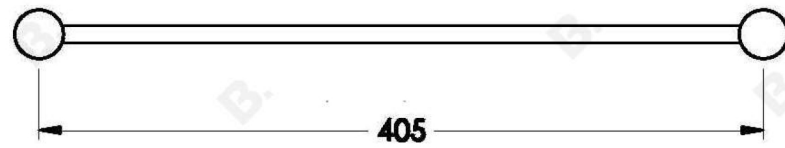

YOKATO METAL SHELF

1.9359.02.0.XX

PRODUCT DIMENSIONS:

Front view:

Side view:

Top view: