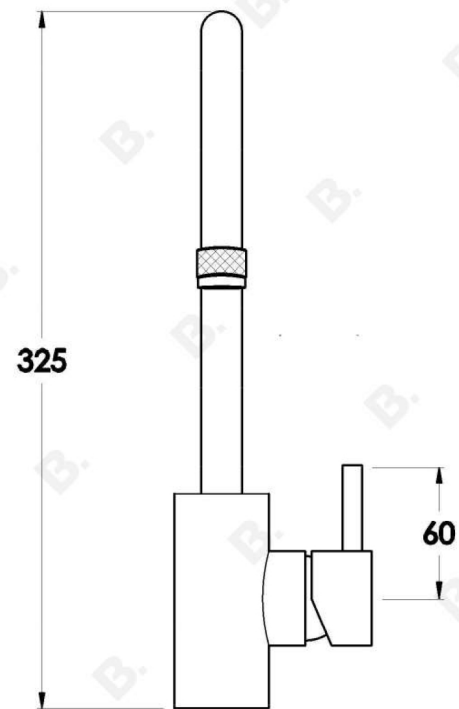

YOKATO KITCHEN MIXER WITH METAL LEVER

1.9308.00.3.XX

PRODUCT DIMENSIONS:

Front view:

Side view:

Top view:

YOKATO KITCHEN MIXER WITH UPSWEPT LEVER

1.9308.00.4.XX

PRODUCT DIMENSIONS:

Front view:

Side view:

Top view:

YOKATO KITCHEN MIXER WITH KNURLED LEVER

1.9308.00.7.XX

PRODUCT DIMENSIONS:

Front view:

Side view:

Top view: