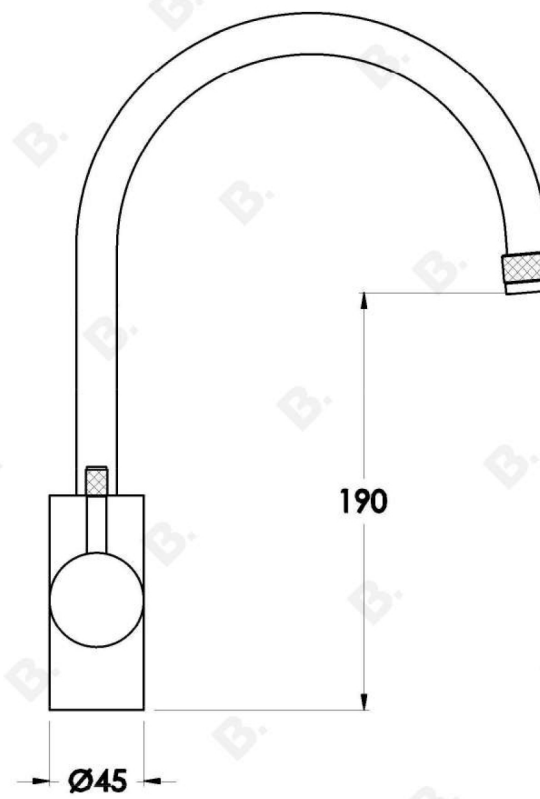

YOKATO KITCHEN MIXER WITH METAL LEVER

1.9308.00.3.XX

PRODUCT DIMENSIONS:

Front view:

Side view:

Top view:

YOKATO KITCHEN MIXER WITH UPSWEPT LEVER

1.9308.00.4.XX

PRODUCT DIMENSIONS:

Front view:

Side view:

Top view:

YOKATO KITCHEN MIXER WITH KNURLED LEVER

1.9308.00.7.XX

PRODUCT DIMENSIONS:

Front view:

Side view:

Top view: