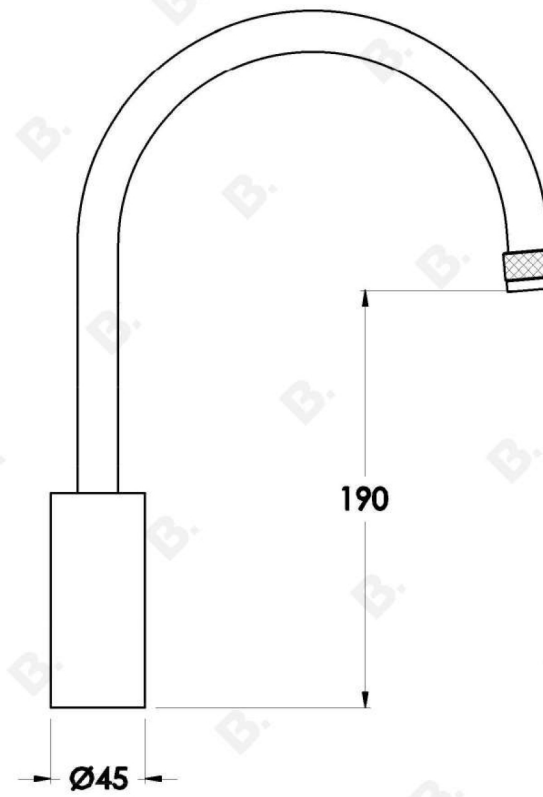

YOKATO KITCHEN MIXER WITH METAL LEVER

1.9308.00.3.XX

PRODUCT DIMENSIONS:

Front view:

Side view:

Top view:

YOKATO KITCHEN MIXER WITH UPSWEPT LEVER

1.9308.00.4.XX

PRODUCT DIMENSIONS:

Front view:

Side view:

Top view:

YOKATO KITCHEN MIXER WITH KNURLED LEVER

1.9308.00.7.XX

PRODUCT DIMENSIONS:

Front view:

Side view:

Top view: