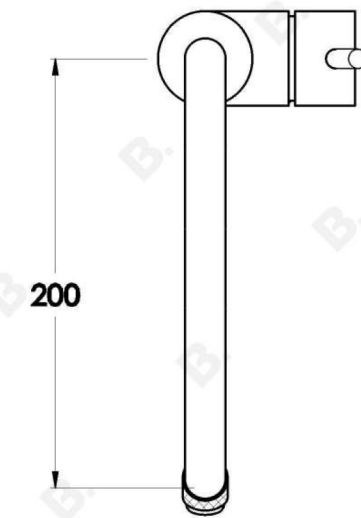

YOKATO KITCHEN MIXER WITH METAL LEVER

1.9308.00.3.XX

PRODUCT DIMENSIONS:

Front view:

Side view:

Top view:

YOKATO KITCHEN MIXER WITH UPSWEPT LEVER

1.9308.00.4.XX

PRODUCT DIMENSIONS:

Front view:

Side view:

Top view:

YOKATO KITCHEN MIXER WITH KNURLED LEVER

1.9308.00.7.XX

PRODUCT DIMENSIONS:

Front view:

Side view:

Top view: