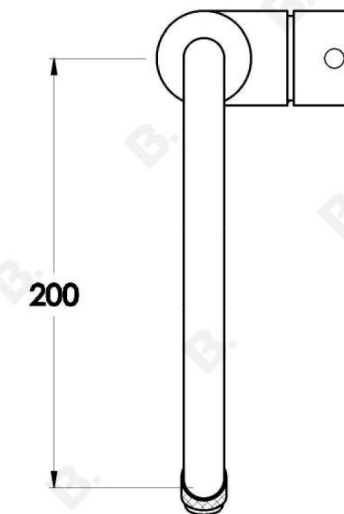

YOKATO KITCHEN MIXER WITH METAL LEVER

1.9308.00.3.XX

PRODUCT DIMENSIONS:

Front view:

Side view:

Top view:

YOKATO KITCHEN MIXER WITH UPSWEPT LEVER

1.9308.00.4.XX

PRODUCT DIMENSIONS:

Front view:

Side view:

Top view:

YOKATO KITCHEN MIXER WITH KNURLED LEVER

1.9308.00.7.XX

PRODUCT DIMENSIONS:

Front view:

Side view:

Top view: