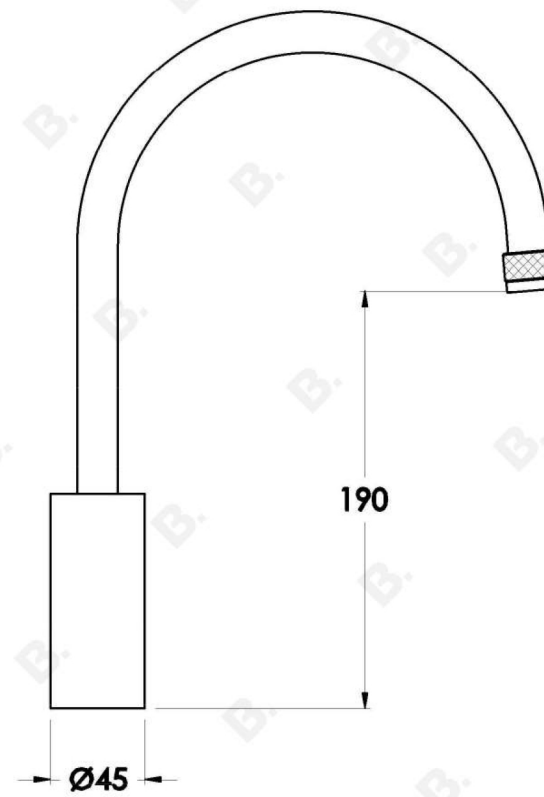

YOKATO KITCHEN MIXER WITH METAL LEVER

1.9308.00.3.XX

PRODUCT DIMENSIONS:

Front view:

Side view:

Top view:

YOKATO KITCHEN MIXER WITH UPSWEPT LEVER

1.9308.00.4.XX

PRODUCT DIMENSIONS:

Front view:

Side view:

Top view:

YOKATO KITCHEN MIXER WITH KNURLED LEVER

1.9308.00.7.XX

PRODUCT DIMENSIONS:

Front view:

Side view:

Top view: