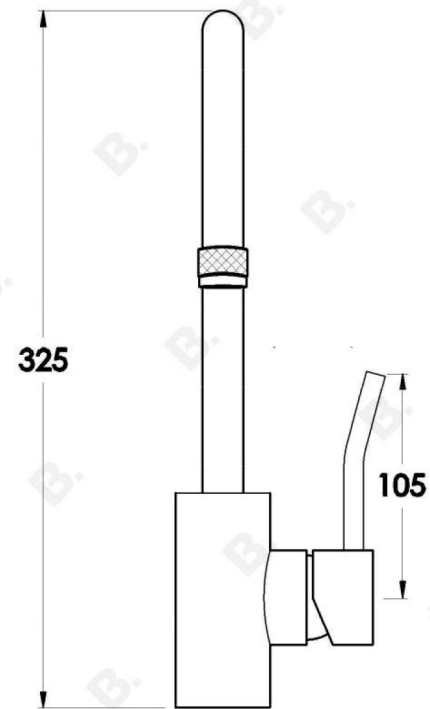

YOKATO KITCHEN MIXER WITH METAL LEVER

1.9308.00.3.XX

PRODUCT DIMENSIONS:

Front view:

Side view:

Top view:

YOKATO KITCHEN MIXER WITH UPSWEPT LEVER

1.9308.00.4.XX

PRODUCT DIMENSIONS:

Front view:

Side view:

Top view:

YOKATO KITCHEN MIXER WITH KNURLED LEVER

1.9308.00.7.XX

PRODUCT DIMENSIONS:

Front view:

Side view:

Top view: