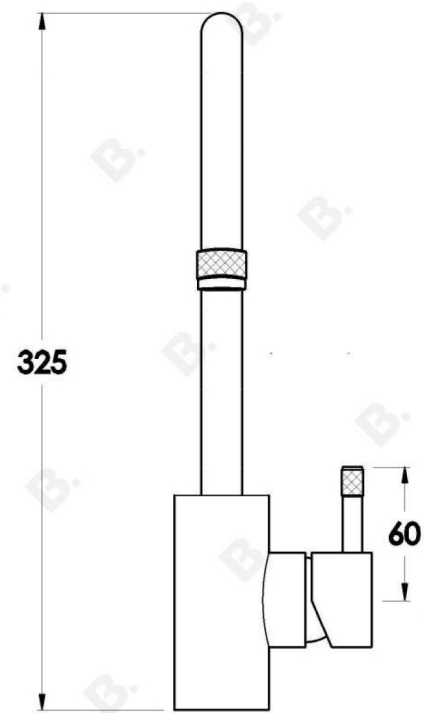

YOKATO KITCHEN MIXER WITH METAL LEVER

1.9308.00.3.XX

PRODUCT DIMENSIONS:

Front view:

Side view:

Top view:

YOKATO KITCHEN MIXER WITH UPSWEPT LEVER

1.9308.00.4.XX

PRODUCT DIMENSIONS:

Front view:

Side view:

Top view:

YOKATO KITCHEN MIXER WITH KNURLED LEVER

1.9308.00.7.XX

PRODUCT DIMENSIONS:

Front view:

Side view:

Top view: