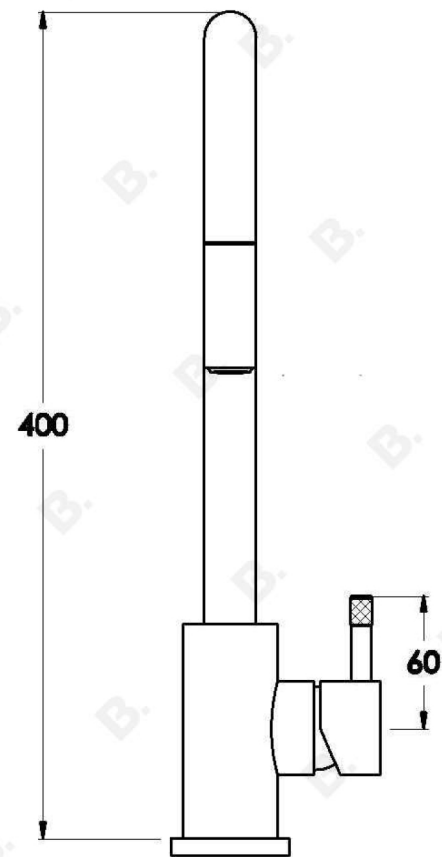

YOKATO KITCHEN MIXER WITH DUAL FUNCTION PULL-OUT SPRAY AND METAL LEVER

1.9308.04.3.XX

PRODUCT DIMENSIONS:

Front view:

Side view:

Top view:

YOKATO KITCHEN MIXER WITH DUAL FUNCTION PULL-OUT SPRAY AND UPSWEPT LEVER

1.9308.04.4.XX

PRODUCT DIMENSIONS:

Front view:

Side view:

Top view:

YOKATO KITCHEN MIXER WITH DUAL FUNCTION PULL-OUT SPRAY AND KNURLED LEVER

1.9308.04.7.XX

PRODUCT DIMENSIONS:

Front view:

Side view:

Top view: