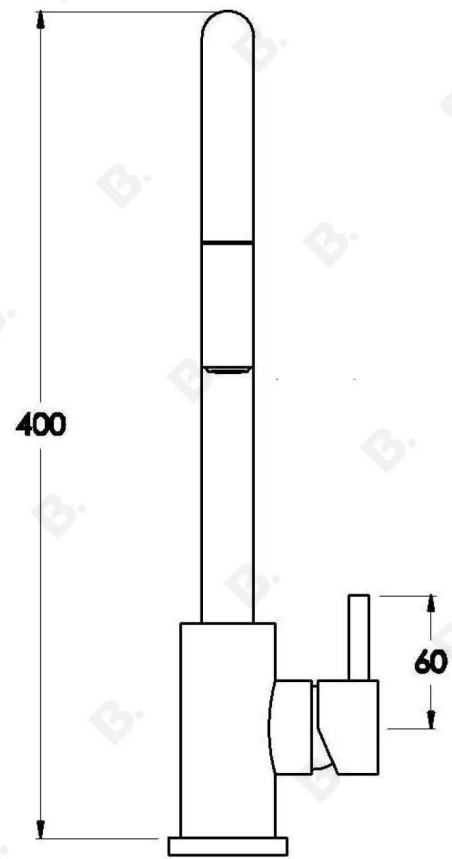

YOKATO KITCHEN MIXER WITH DUAL FUNCTION PULL-OUT SPRAY AND METAL LEVER

1.9308.04.3.XX

PRODUCT DIMENSIONS:

Front view:

Side view:

Top view:

YOKATO KITCHEN MIXER WITH DUAL FUNCTION PULL-OUT SPRAY AND UPSWEPT LEVER

1.9308.04.4.XX

PRODUCT DIMENSIONS:

Front view:

Side view:

Top view:

YOKATO KITCHEN MIXER WITH DUAL FUNCTION PULL-OUT SPRAY AND KNURLED LEVER

1.9308.04.7.XX

PRODUCT DIMENSIONS:

Front view:

Side view:

Top view: