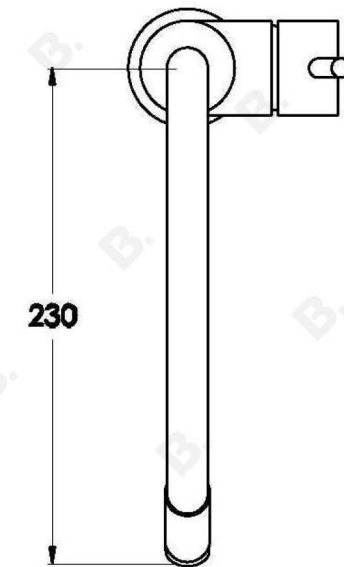

YOKATO KITCHEN MIXER WITH DUAL FUNCTION PULL-OUT SPRAY AND METAL LEVER

1.9308.04.3.XX

PRODUCT DIMENSIONS:

Front view:

Side view:

Top view:

YOKATO KITCHEN MIXER WITH DUAL FUNCTION PULL-OUT SPRAY AND UPSWEPT LEVER

1.9308.04.4.XX

PRODUCT DIMENSIONS:

Front view:

Side view:

Top view:

YOKATO KITCHEN MIXER WITH DUAL FUNCTION PULL-OUT SPRAY AND KNURLED LEVER

1.9308.04.7.XX

PRODUCT DIMENSIONS:

Front view:

Side view:

Top view: