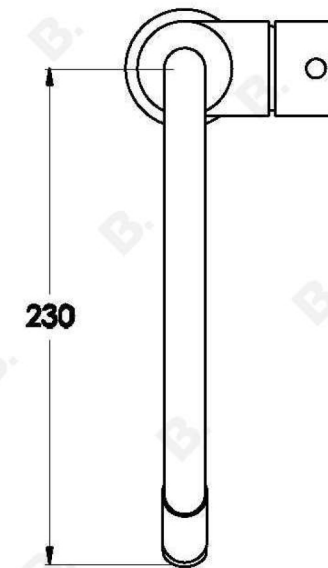

YOKATO KITCHEN MIXER WITH DUAL FUNCTION PULL-OUT SPRAY AND METAL LEVER

1.9308.04.3.XX

PRODUCT DIMENSIONS:

Front view:

Side view:

Top view:

YOKATO KITCHEN MIXER WITH DUAL FUNCTION PULL-OUT SPRAY AND UPSWEPT LEVER

1.9308.04.4.XX

PRODUCT DIMENSIONS:

Front view:

Side view:

Top view:

YOKATO KITCHEN MIXER WITH DUAL FUNCTION PULL-OUT SPRAY AND KNURLED LEVER

1.9308.04.7.XX

PRODUCT DIMENSIONS:

Front view:

Side view:

Top view: