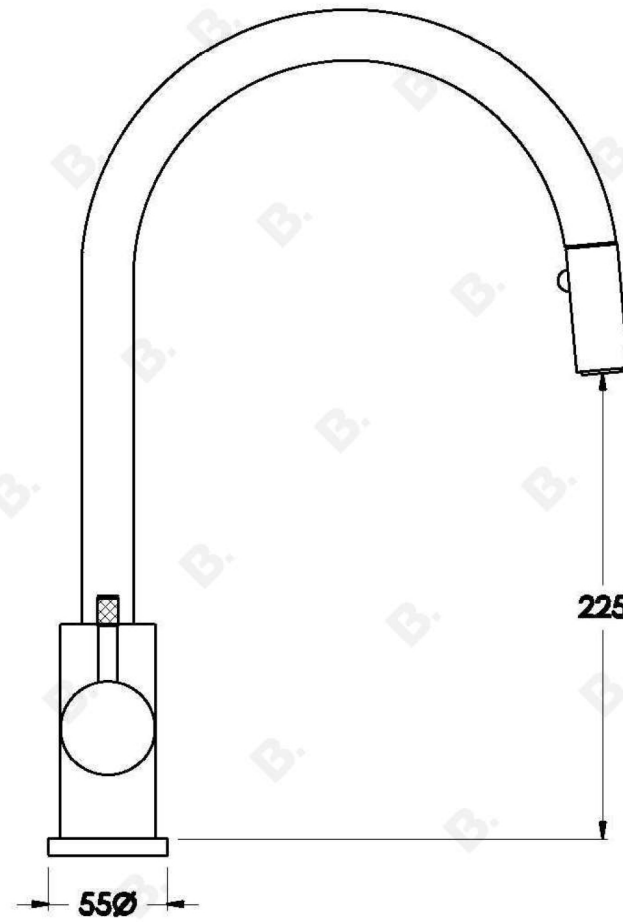

YOKATO KITCHEN MIXER WITH DUAL FUNCTION PULL-OUT SPRAY AND METAL LEVER

1.9308.04.3.XX

PRODUCT DIMENSIONS:

Front view:

Side view:

Top view:

YOKATO KITCHEN MIXER WITH DUAL FUNCTION PULL-OUT SPRAY AND UPSWEPT LEVER

1.9308.04.4.XX

PRODUCT DIMENSIONS:

Front view:

Side view:

Top view:

YOKATO KITCHEN MIXER WITH DUAL FUNCTION PULL-OUT SPRAY AND KNURLED LEVER

1.9308.04.7.XX

PRODUCT DIMENSIONS:

Front view:

Side view:

Top view: