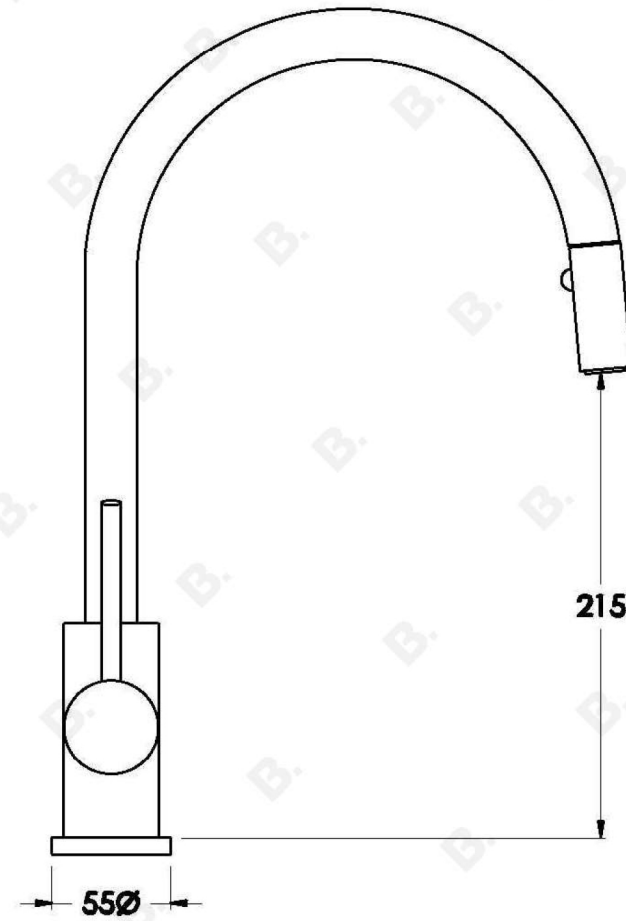

YOKATO KITCHEN MIXER WITH DUAL FUNCTION PULL-OUT SPRAY AND METAL LEVER

1.9308.04.3.XX

PRODUCT DIMENSIONS:

Front view:

Side view:

Top view:

YOKATO KITCHEN MIXER WITH DUAL FUNCTION PULL-OUT SPRAY AND UPSWEPT LEVER

1.9308.04.4.XX

PRODUCT DIMENSIONS:

Front view:

Side view:

Top view:

YOKATO KITCHEN MIXER WITH DUAL FUNCTION PULL-OUT SPRAY AND KNURLED LEVER

1.9308.04.7.XX

PRODUCT DIMENSIONS:

Front view:

Side view:

Top view: