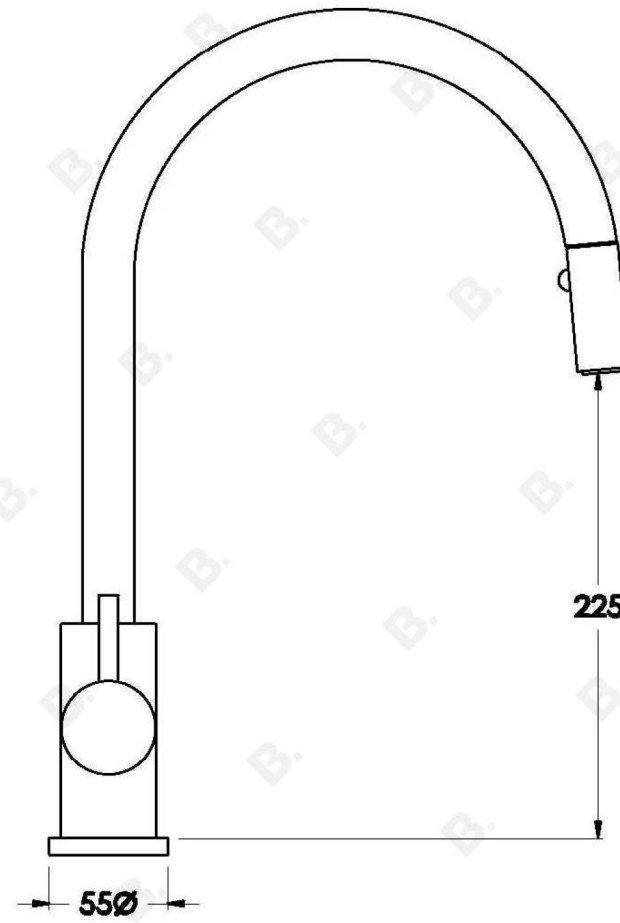

YOKATO KITCHEN MIXER WITH DUAL FUNCTION PULL-OUT SPRAY AND METAL LEVER

1.9308.04.3.XX

PRODUCT DIMENSIONS:

Front view:

Side view:

Top view:

YOKATO KITCHEN MIXER WITH DUAL FUNCTION PULL-OUT SPRAY AND UPSWEPT LEVER

1.9308.04.4.XX

PRODUCT DIMENSIONS:

Front view:

Side view:

Top view:

YOKATO KITCHEN MIXER WITH DUAL FUNCTION PULL-OUT SPRAY AND KNURLED LEVER

1.9308.04.7.XX

PRODUCT DIMENSIONS:

Front view:

Side view:

Top view: