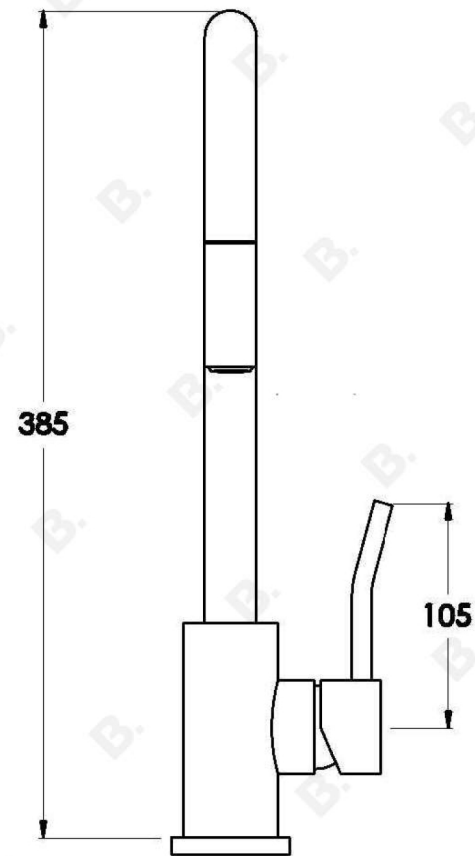

YOKATO KITCHEN MIXER WITH DUAL FUNCTION PULL-OUT SPRAY AND METAL LEVER

1.9308.04.3.XX

PRODUCT DIMENSIONS:

Front view:

Side view:

Top view:

YOKATO KITCHEN MIXER WITH DUAL FUNCTION PULL-OUT SPRAY AND UPSWEPT LEVER

1.9308.04.4.XX

PRODUCT DIMENSIONS:

Front view:

Side view:

Top view:

YOKATO KITCHEN MIXER WITH DUAL FUNCTION PULL-OUT SPRAY AND KNURLED LEVER

1.9308.04.7.XX

PRODUCT DIMENSIONS:

Front view:

Side view:

Top view: