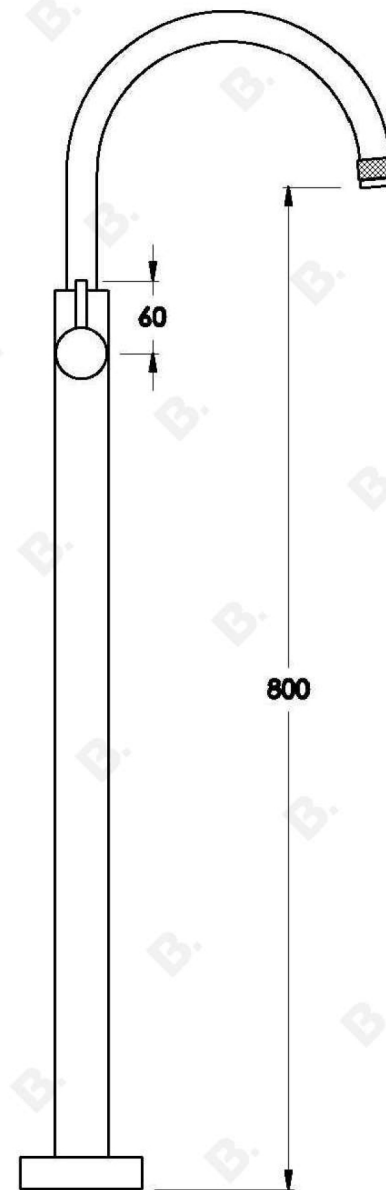

YOKATO FLOOR MOUNTED BATH MIXER WITH METAL LEVER

1.9308.05.3.XX

PRODUCT DIMENSIONS:

Front view:

Side view:

Top view:

YOKATO FLOOR MOUNTED BATH MIXER WITH UPSWEPT LEVER

1.9308.05.4.XX

PRODUCT DIMENSIONS:

Front view:

Side view:

Top view:

YOKATO FLOOR MOUNTED BATH MIXER WITH KNURLED LEVER

1.9308.05.7.XX

PRODUCT DIMENSIONS:

Front view:

Side view:

Top view: