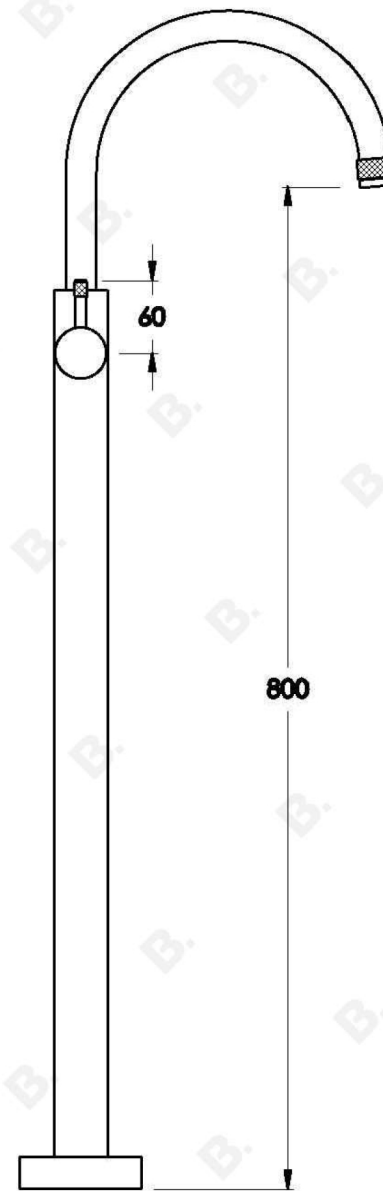

YOKATO FLOOR MOUNTED BATH MIXER WITH METAL LEVER

1.9308.05.3.XX

PRODUCT DIMENSIONS:

Front view:

Side view:

Top view:

YOKATO FLOOR MOUNTED BATH MIXER WITH UPSWEPT LEVER

1.9308.05.4.XX

PRODUCT DIMENSIONS:

Front view:

Side view:

Top view:

YOKATO FLOOR MOUNTED BATH MIXER WITH KNURLED LEVER

1.9308.05.7.XX

PRODUCT DIMENSIONS:

Front view:

Side view:

Top view: