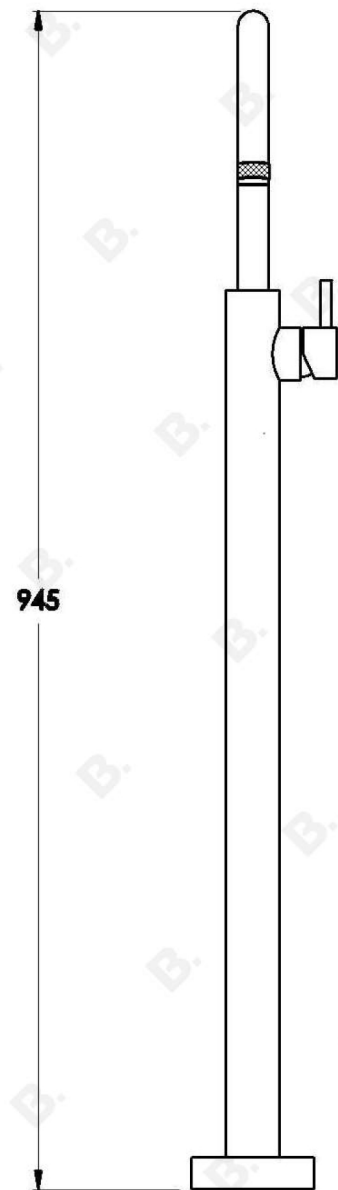

YOKATO FLOOR MOUNTED BATH MIXER WITH METAL LEVER

1.9308.05.3.XX

PRODUCT DIMENSIONS:

Front view:

Side view:

Top view:

YOKATO FLOOR MOUNTED BATH MIXER WITH UPSWEPT LEVER

1.9308.05.4.XX

PRODUCT DIMENSIONS:

Front view:

Side view:

Top view:

YOKATO FLOOR MOUNTED BATH MIXER WITH KNURLED LEVER

1.9308.05.7.XX

PRODUCT DIMENSIONS:

Front view:

Side view:

Top view: