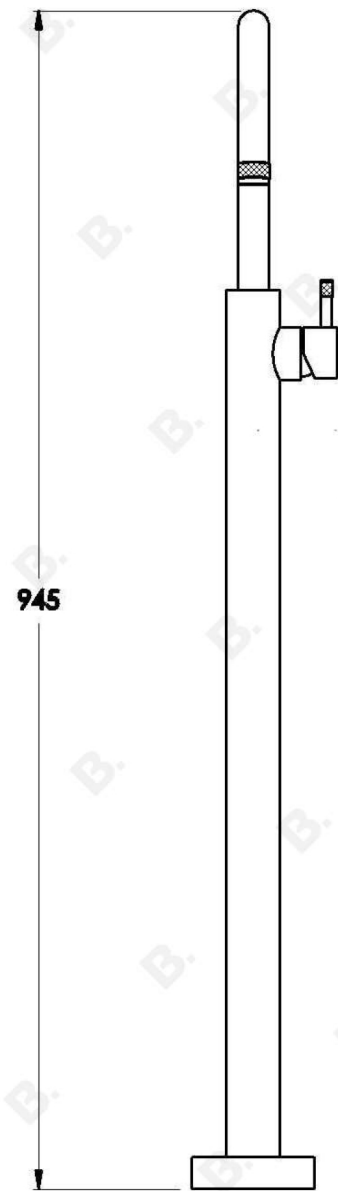

YOKATO FLOOR MOUNTED BATH MIXER WITH METAL LEVER

1.9308.05.3.XX

PRODUCT DIMENSIONS:

Front view:

Side view:

Top view:

YOKATO FLOOR MOUNTED BATH MIXER WITH UPSWEPT LEVER

1.9308.05.4.XX

PRODUCT DIMENSIONS:

Front view:

Side view:

Top view:

YOKATO FLOOR MOUNTED BATH MIXER WITH KNURLED LEVER

1.9308.05.7.XX

PRODUCT DIMENSIONS:

Front view:

Side view:

Top view: