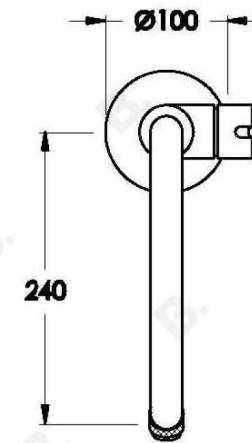

YOKATO FLOOR MOUNTED BATH MIXER WITH METAL LEVER

1.9308.05.3.XX

PRODUCT DIMENSIONS:

Front view:

Side view:

Top view:

YOKATO FLOOR MOUNTED BATH MIXER WITH UPSWEPT LEVER

1.9308.05.4.XX

PRODUCT DIMENSIONS:

Front view:

Side view:

Top view:

YOKATO FLOOR MOUNTED BATH MIXER WITH KNURLED LEVER

1.9308.05.7.XX

PRODUCT DIMENSIONS:

Front view:

Side view:

Top view: