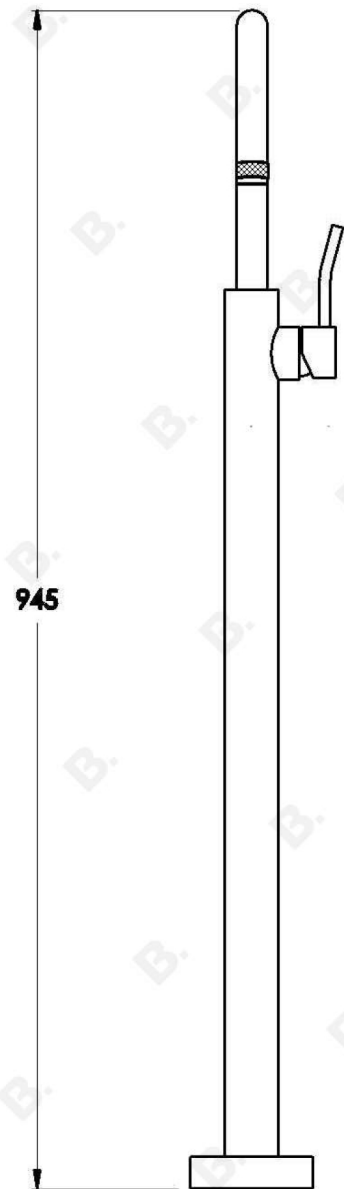

YOKATO FLOOR MOUNTED BATH MIXER WITH METAL LEVER

1.9308.05.3.XX

PRODUCT DIMENSIONS:

Front view:

Side view:

Top view:

YOKATO FLOOR MOUNTED BATH MIXER WITH UPSWEPT LEVER

1.9308.05.4.XX

PRODUCT DIMENSIONS:

Front view:

Side view:

Top view:

YOKATO FLOOR MOUNTED BATH MIXER WITH KNURLED LEVER

1.9308.05.7.XX

PRODUCT DIMENSIONS:

Front view:

Side view:

Top view: