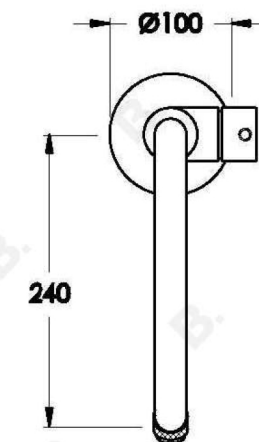

YOKATO FLOOR MOUNTED BATH MIXER WITH METAL LEVER

1.9308.05.3.XX

PRODUCT DIMENSIONS:

Front view:

Side view:

Top view:

YOKATO FLOOR MOUNTED BATH MIXER WITH UPSWEPT LEVER

1.9308.05.4.XX

PRODUCT DIMENSIONS:

Front view:

Side view:

Top view:

YOKATO FLOOR MOUNTED BATH MIXER WITH KNURLED LEVER

1.9308.05.7.XX

PRODUCT DIMENSIONS:

Front view:

Side view:

Top view: