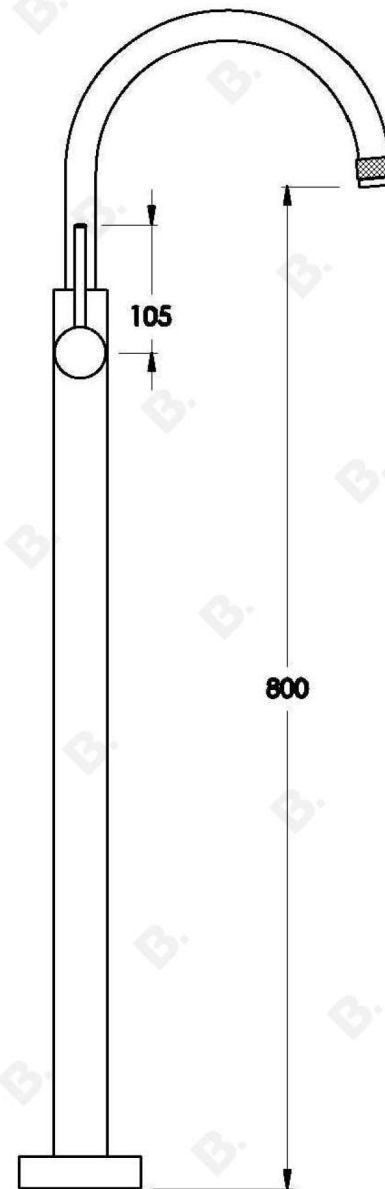

YOKATO FLOOR MOUNTED BATH MIXER WITH METAL LEVER

1.9308.05.3.XX

PRODUCT DIMENSIONS:

Front view:

Side view:

Top view:

YOKATO FLOOR MOUNTED BATH MIXER WITH UPSWEPT LEVER

1.9308.05.4.XX

PRODUCT DIMENSIONS:

Front view:

Side view:

Top view:

YOKATO FLOOR MOUNTED BATH MIXER WITH KNURLED LEVER

1.9308.05.7.XX

PRODUCT DIMENSIONS:

Front view:

Side view:

Top view: