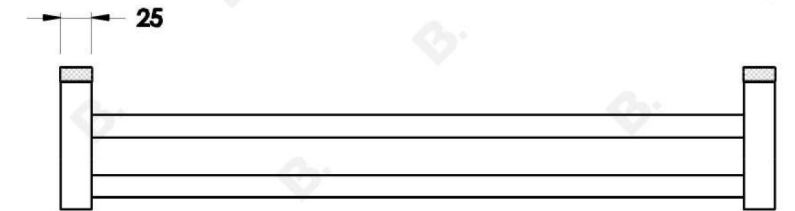

YOKATO DOUBLE TOWEL RAIL 600mm

1.9357.60.0.XX

PRODUCT DIMENSIONS:

Front view:

Side view:

Top view:

YOKATO DOUBLE TOWEL RAIL 900mm

1.9357.90.0.XX

PRODUCT DIMENSIONS:

Front view:

Side view:

Top view: