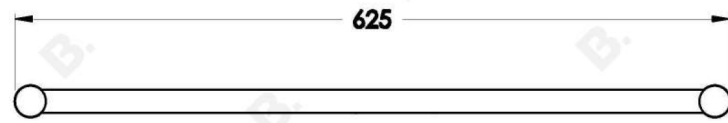

YOKATO DOUBLE TOWEL RAIL 600mm

1.9357.60.0.XX

PRODUCT DIMENSIONS:

Front view:

Side view:

Top view:

YOKATO DOUBLE TOWEL RAIL 900mm

1.9357.90.0.XX

PRODUCT DIMENSIONS:

Front view:

Side view:

Top view: