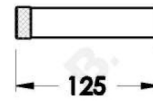

YOKATO DOUBLE TOWEL RAIL 600mm

1.9357.60.0.XX

PRODUCT DIMENSIONS:

Front view:

Side view:

Top view:

YOKATO DOUBLE TOWEL RAIL 900mm

1.9357.90.0.XX

PRODUCT DIMENSIONS:

Front view:

Side view:

Top view: