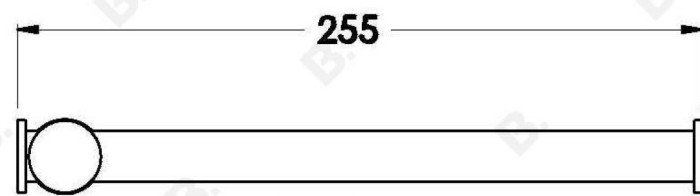

YOKATO TOWEL HOLDER / DOUBLE TOILET ROLL HOLDER

1.9361.03.0.XX

PRODUCT DIMENSIONS:

Front view:

Side view:

Top view: