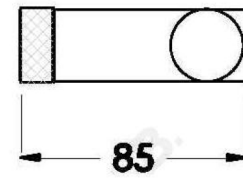

YOKATO TOWEL HOLDER / DOUBLE TOILET ROLL HOLDER

1.9361.03.0.XX

PRODUCT DIMENSIONS:

Front view:

Side view:

Top view: