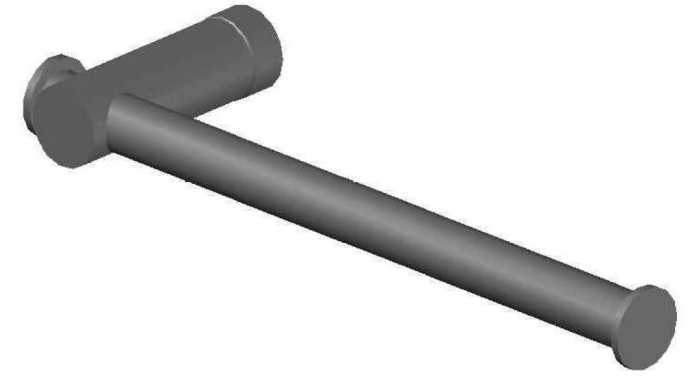

YOKATO TOWEL HOLDER / DOUBLE TOILET ROLL HOLDER

1.9361.03.0.XX

PRODUCT DIMENSIONS:

Front view:

Side view:

Top view: