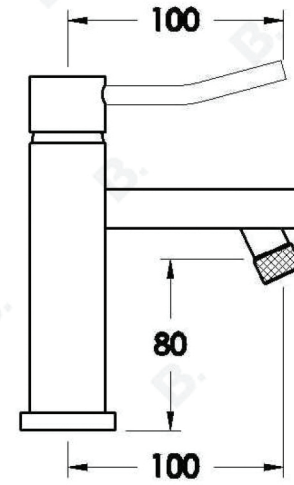

### PRODUCT DIMENSIONS:

Front view:

Side view:

Top view:

## YOKATO BASIN MIXER WITH UPSWEPT LEVER

1.9302.00.4.XX