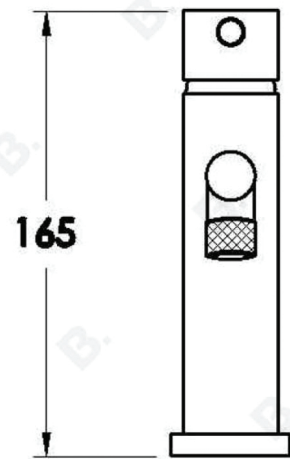

## YOKATO BASIN MIXER WITH METAL LEVER

1.9302.00.3.XX

### PRODUCT DIMENSIONS:

Front view:

Side view:

Top view: