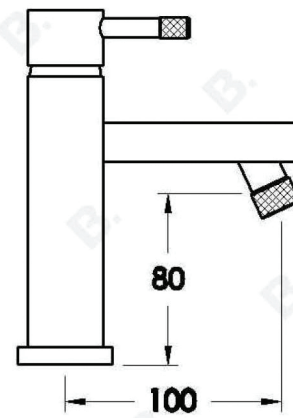

### PRODUCT DIMENSIONS:

Front view:

Side view:

Top view:

## YOKATO BASIN MIXER WITH KNURLED LEVER

1.9302.00.7.XX