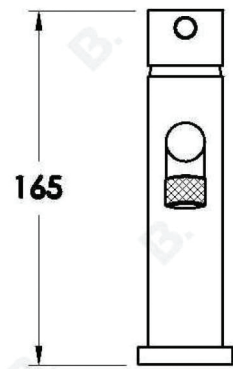

### PRODUCT DIMENSIONS:

Front view:

Side view:

Top view:

## YOKATO BASIN MIXER WITH KNURLED LEVER

1.9302.00.7.XX