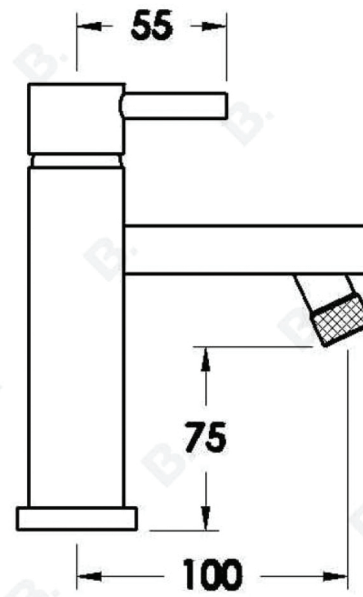

## YOKATO BASIN MIXER WITH METAL LEVER

1.9302.00.3.XX

### PRODUCT DIMENSIONS:

Front view:

Side view:

Top view: