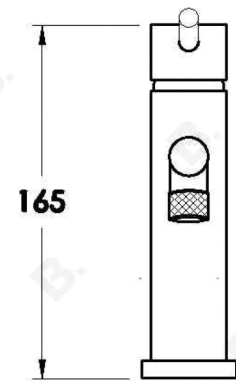

### PRODUCT DIMENSIONS:

Front view:

Side view:

Top view:

## YOKATO BASIN MIXER WITH UPSWEPT LEVER

1.9302.00.4.XX