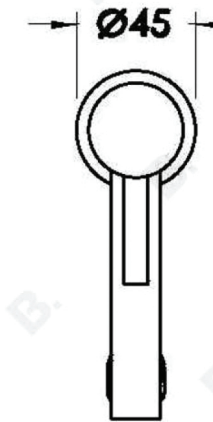

### PRODUCT DIMENSIONS:

Front view:

Side view:

Top view:

## YOKATO BASIN MIXER WITH UPSWEPT LEVER

1.9302.00.4.XX