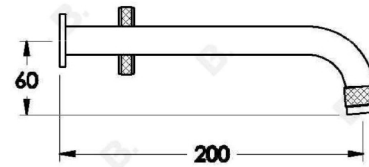

YOKATO WALL SET WITH METAL LEVERS

1.9306.02.3.XX

1.9306.52.3.XX: Flow controlled variant

PRODUCT DIMENSIONS:

Front view:

Side view:

Top view:

YOKATO WALL SET WITH DISC HANDLES

1.9306.02.6.XX

1.9306.52.6.XX: Flow controlled variant

PRODUCT DIMENSIONS:

Front view:

Side view:

Top view:

YOKATO WALL SET WITH KNURLED LEVERS

1.9306.02.7.XX

1.9306.52.7.XX: Flow controlled variant

PRODUCT DIMENSIONS:

Front view:

Side view:

Top view: