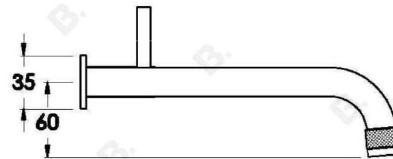

YOKATO WALL SET WITH METAL LEVERS

1.9306.02.3.XX

1.9306.52.3.XX: Flow controlled variant

PRODUCT DIMENSIONS:

Front view:

Side view:

Top view:

YOKATO WALL SET WITH DISC HANDLES

1.9306.02.6.XX

1.9306.52.6.XX: Flow controlled variant

PRODUCT DIMENSIONS:

Front view:

Side view:

Top view:

YOKATO WALL SET WITH KNURLED LEVERS

1.9306.02.7.XX

1.9306.52.7.XX: Flow controlled variant

PRODUCT DIMENSIONS:

Front view:

Side view:

Top view: