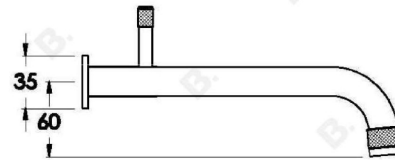

YOKATO WALL SET WITH METAL LEVERS

1.9306.02.3.XX

1.9306.52.3.XX: Flow controlled variant

PRODUCT DIMENSIONS:

Front view:

Side view:

Top view:

YOKATO WALL SET WITH DISC HANDLES

1.9306.02.6.XX

1.9306.52.6.XX: Flow controlled variant

PRODUCT DIMENSIONS:

Front view:

Side view:

Top view:

YOKATO WALL SET WITH KNURLED LEVERS

1.9306.02.7.XX

1.9306.52.7.XX: Flow controlled variant

PRODUCT DIMENSIONS:

Front view:

Side view:

Top view: