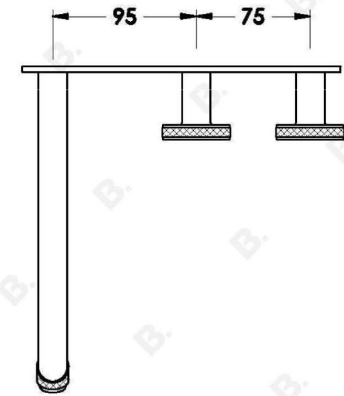

YOKATO WALL SET WITH METAL LEVERS

1.9306.02.3.XX

1.9306.52.3.XX: Flow controlled variant

PRODUCT DIMENSIONS:

Front view:

Side view:

Top view:

YOKATO WALL SET WITH DISC HANDLES

1.9306.02.6.XX

1.9306.52.6.XX: Flow controlled variant

PRODUCT DIMENSIONS:

Front view:

Side view:

Top view:

YOKATO WALL SET WITH KNURLED LEVERS

1.9306.02.7.XX

1.9306.52.7.XX: Flow controlled variant

PRODUCT DIMENSIONS:

Front view:

Side view:

Top view: