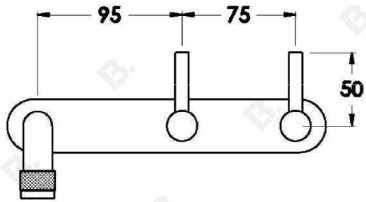

YOKATO WALL SET WITH METAL LEVERS

1.9306.02.3.XX

1.9306.52.3.XX: Flow controlled variant

PRODUCT DIMENSIONS:

Front view:

Side view:

Top view:

YOKATO WALL SET WITH DISC HANDLES

1.9306.02.6.XX

1.9306.52.6.XX: Flow controlled variant

PRODUCT DIMENSIONS:

Front view:

Side view:

Top view:

YOKATO WALL SET WITH KNURLED LEVERS

1.9306.02.7.XX

1.9306.52.7.XX: Flow controlled variant

PRODUCT DIMENSIONS:

Front view:

Side view:

Top view: