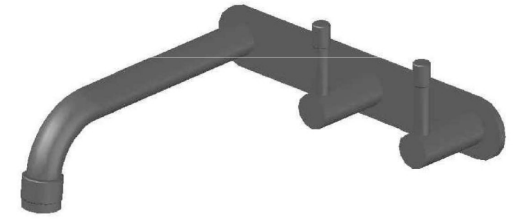

YOKATO WALL SET WITH METAL LEVERS

1.9306.02.3.XX

1.9306.52.3.XX: Flow controlled variant

PRODUCT DIMENSIONS:

Front view:

Side view:

Top view:

YOKATO WALL SET WITH DISC HANDLES

1.9306.02.6.XX

1.9306.52.6.XX: Flow controlled variant

PRODUCT DIMENSIONS:

Front view:

Side view:

Top view:

YOKATO WALL SET WITH KNURLED LEVERS

1.9306.02.7.XX

1.9306.52.7.XX: Flow controlled variant

PRODUCT DIMENSIONS:

Front view:

Side view:

Top view: