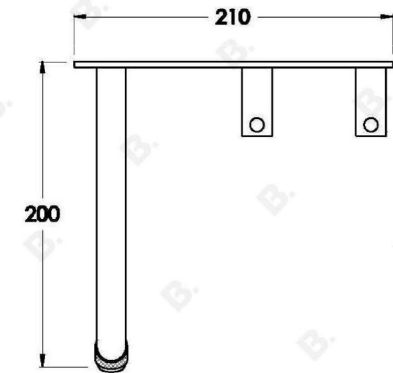

YOKATO WALL SET WITH METAL LEVERS

1.9306.02.3.XX

1.9306.52.3.XX: Flow controlled variant

PRODUCT DIMENSIONS:

Front view:

Side view:

Top view:

YOKATO WALL SET WITH DISC HANDLES

1.9306.02.6.XX

1.9306.52.6.XX: Flow controlled variant

PRODUCT DIMENSIONS:

Front view:

Side view:

Top view:

YOKATO WALL SET WITH KNURLED LEVERS

1.9306.02.7.XX

1.9306.52.7.XX: Flow controlled variant

PRODUCT DIMENSIONS:

Front view:

Side view:

Top view: