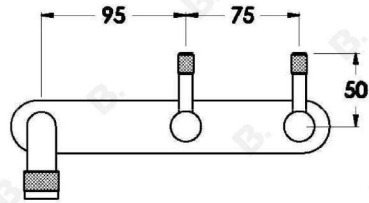

YOKATO WALL SET WITH METAL LEVERS

1.9306.02.3.XX

1.9306.52.3.XX: Flow controlled variant

PRODUCT DIMENSIONS:

Front view:

Side view:

Top view:

YOKATO WALL SET WITH DISC HANDLES

1.9306.02.6.XX

1.9306.52.6.XX: Flow controlled variant

PRODUCT DIMENSIONS:

Front view:

Side view:

Top view:

YOKATO WALL SET WITH KNURLED LEVERS

1.9306.02.7.XX

1.9306.52.7.XX: Flow controlled variant

PRODUCT DIMENSIONS:

Front view:

Side view:

Top view: