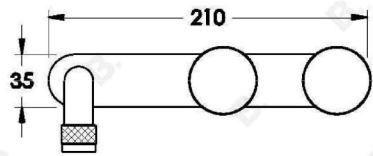

YOKATO WALL SET WITH METAL LEVERS

1.9306.02.3.XX

1.9306.52.3.XX: Flow controlled variant

PRODUCT DIMENSIONS:

Front view:

Side view:

Top view:

YOKATO WALL SET WITH DISC HANDLES

1.9306.02.6.XX

1.9306.52.6.XX: Flow controlled variant

PRODUCT DIMENSIONS:

Front view:

Side view:

Top view:

YOKATO WALL SET WITH KNURLED LEVERS

1.9306.02.7.XX

1.9306.52.7.XX: Flow controlled variant

PRODUCT DIMENSIONS:

Front view:

Side view:

Top view: