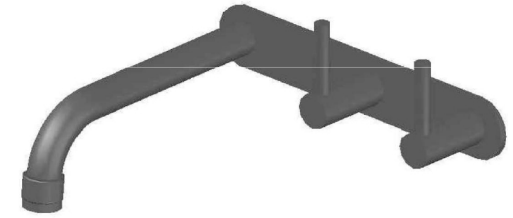

YOKATO WALL SET WITH METAL LEVERS

1.9306.02.3.XX

1.9306.52.3.XX: Flow controlled variant

PRODUCT DIMENSIONS:

Front view:

Side view:

Top view:

YOKATO WALL SET WITH DISC HANDLES

1.9306.02.6.XX

1.9306.52.6.XX: Flow controlled variant

PRODUCT DIMENSIONS:

Front view:

Side view:

Top view:

YOKATO WALL SET WITH KNURLED LEVERS

1.9306.02.7.XX

1.9306.52.7.XX: Flow controlled variant

PRODUCT DIMENSIONS:

Front view:

Side view:

Top view: