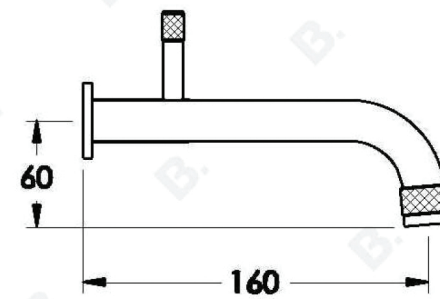

YOKATO WALL SET WITH KNURLED LEVERS

1.9305.02.7.XX

1.9305.52.7.XX: Flow controlled variant

PRODUCT DIMENSIONS:

Front view:

Side view:

Top view: