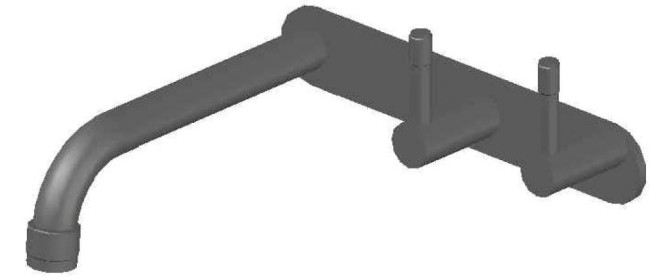

YOKATO WALL SET WITH KNURLED LEVERS

1.9305.02.7.XX

1.9305.52.7.XX: Flow controlled variant

PRODUCT DIMENSIONS:

Front view:

Side view:

Top view: