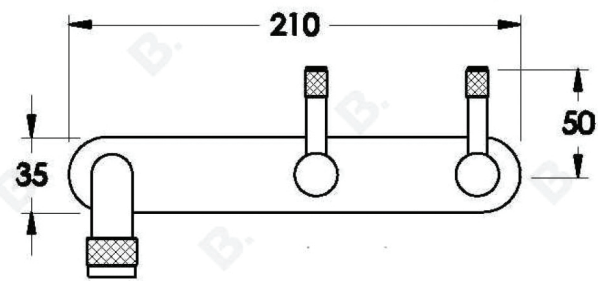

YOKATO WALL SET WITH KNURLED LEVERS

1.9305.02.7.XX

1.9305.52.7.XX: Flow controlled variant

PRODUCT DIMENSIONS:

Front view:

Side view:

Top view: