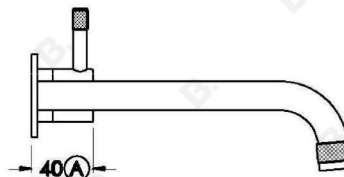

YOKATO WALL SET WITH METAL LEVER

1.9306.04.3.XX

1.9306.54.3.XX: Flow controlled variant

PRODUCT DIMENSIONS:

Front view:

Side view:

Top view:

YOKATO WALL SET WITH UPSWEPT LEVER

1.9306.04.4.XX

1.9306.54.4.XX: Flow controlled variant

PRODUCT DIMENSIONS:

Front view:

Side view:

Top view:

YOKATO WALL SET WITH KNURLED LEVER

1.9306.04.7.XX

1.9306.54.7.XX: Flow controlled variant

PRODUCT DIMENSIONS:

Front view:

Side view:

Top view: