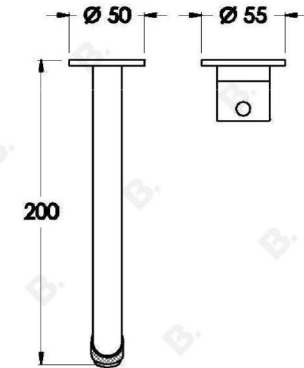

YOKATO WALL SET WITH METAL LEVER

1.9306.04.3.XX

1.9306.54.3.XX: Flow controlled variant

PRODUCT DIMENSIONS:

Front view:

Side view:

Top view:

YOKATO WALL SET WITH UPSWEPT LEVER

1.9306.04.4.XX

1.9306.54.4.XX: Flow controlled variant

PRODUCT DIMENSIONS:

Front view:

Side view:

Top view:

YOKATO WALL SET WITH KNURLED LEVER

1.9306.04.7.XX

1.9306.54.7.XX: Flow controlled variant

PRODUCT DIMENSIONS:

Front view:

Side view:

Top view: