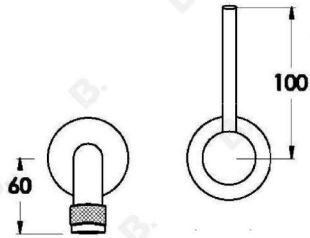

YOKATO WALL SET WITH METAL LEVER

1.9306.04.3.XX

1.9306.54.3.XX: Flow controlled variant

PRODUCT DIMENSIONS:

Front view:

Side view:

Top view:

YOKATO WALL SET WITH UPSWEPT LEVER

1.9306.04.4.XX

1.9306.54.4.XX: Flow controlled variant

PRODUCT DIMENSIONS:

Front view:

Side view:

Top view:

YOKATO WALL SET WITH KNURLED LEVER

1.9306.04.7.XX

1.9306.54.7.XX: Flow controlled variant

PRODUCT DIMENSIONS:

Front view:

Side view:

Top view: