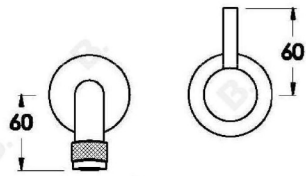

YOKATO WALL SET WITH METAL LEVER

1.9306.04.3.XX

1.9306.54.3.XX: Flow controlled variant

PRODUCT DIMENSIONS:

Front view:

Side view:

Top view:

YOKATO WALL SET WITH UPSWEPT LEVER

1.9306.04.4.XX

1.9306.54.4.XX: Flow controlled variant

PRODUCT DIMENSIONS:

Front view:

Side view:

Top view:

YOKATO WALL SET WITH KNURLED LEVER

1.9306.04.7.XX

1.9306.54.7.XX: Flow controlled variant

PRODUCT DIMENSIONS:

Front view:

Side view:

Top view: