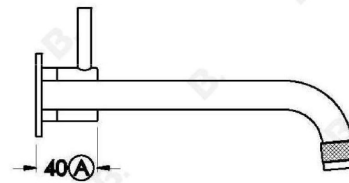

YOKATO WALL SET WITH METAL LEVER

1.9306.04.3.XX

1.9306.54.3.XX: Flow controlled variant

PRODUCT DIMENSIONS:

Front view:

Side view:

Top view:

YOKATO WALL SET WITH UPSWEPT LEVER

1.9306.04.4.XX

1.9306.54.4.XX: Flow controlled variant

PRODUCT DIMENSIONS:

Front view:

Side view:

Top view:

YOKATO WALL SET WITH KNURLED LEVER

1.9306.04.7.XX

1.9306.54.7.XX: Flow controlled variant

PRODUCT DIMENSIONS:

Front view:

Side view:

Top view: