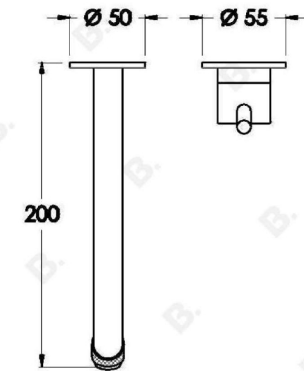

YOKATO WALL SET WITH METAL LEVER

1.9306.04.3.XX

1.9306.54.3.XX: Flow controlled variant

PRODUCT DIMENSIONS:

Front view:

Side view:

Top view:

YOKATO WALL SET WITH UPSWEPT LEVER

1.9306.04.4.XX

1.9306.54.4.XX: Flow controlled variant

PRODUCT DIMENSIONS:

Front view:

Side view:

Top view:

YOKATO WALL SET WITH KNURLED LEVER

1.9306.04.7.XX

1.9306.54.7.XX: Flow controlled variant

PRODUCT DIMENSIONS:

Front view:

Side view:

Top view: