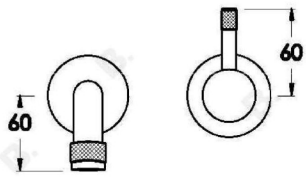

YOKATO WALL SET WITH METAL LEVER

1.9306.04.3.XX

1.9306.54.3.XX: Flow controlled variant

PRODUCT DIMENSIONS:

Front view:

Side view:

Top view:

YOKATO WALL SET WITH UPSWEPT LEVER

1.9306.04.4.XX

1.9306.54.4.XX: Flow controlled variant

PRODUCT DIMENSIONS:

Front view:

Side view:

Top view:

YOKATO WALL SET WITH KNURLED LEVER

1.9306.04.7.XX

1.9306.54.7.XX: Flow controlled variant

PRODUCT DIMENSIONS:

Front view:

Side view:

Top view: