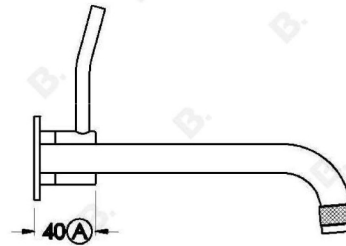

YOKATO WALL SET WITH METAL LEVER

1.9306.04.3.XX

1.9306.54.3.XX: Flow controlled variant

PRODUCT DIMENSIONS:

Front view:

Side view:

Top view:

YOKATO WALL SET WITH UPSWEPT LEVER

1.9306.04.4.XX

1.9306.54.4.XX: Flow controlled variant

PRODUCT DIMENSIONS:

Front view:

Side view:

Top view:

YOKATO WALL SET WITH KNURLED LEVER

1.9306.04.7.XX

1.9306.54.7.XX: Flow controlled variant

PRODUCT DIMENSIONS:

Front view:

Side view:

Top view: