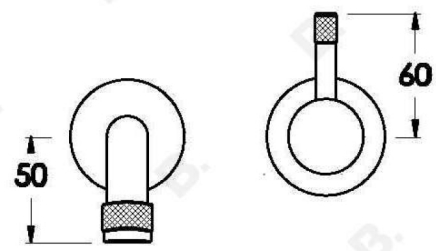

### PRODUCT DIMENSIONS:

Front view:

Side view:

Top view:

## YOKATO WALL SET WITH KNURLED LEVERS

1.9305.04.7.XX

1.9305.54.7.XX: Flow controlled variant