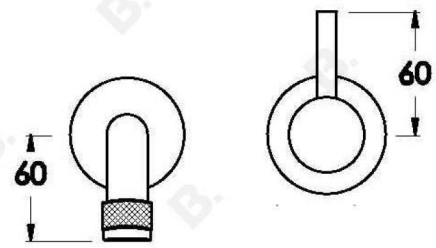

## YOKATO WALL SET WITH METAL LEVER

1.9305.04.3.XX

1.9305.54.3.XX: Flow controlled variant

### PRODUCT DIMENSIONS:

Front view:

Side view:

Top view: