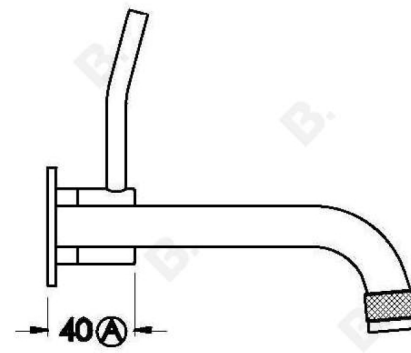

### PRODUCT DIMENSIONS:

Front view:

Side view:

Top view:

## YOKATO WALL SET WITH UPSWEPT LEVER

1.9305.04.4.XX

1.9305.54.4.XX: Flow controlled variant