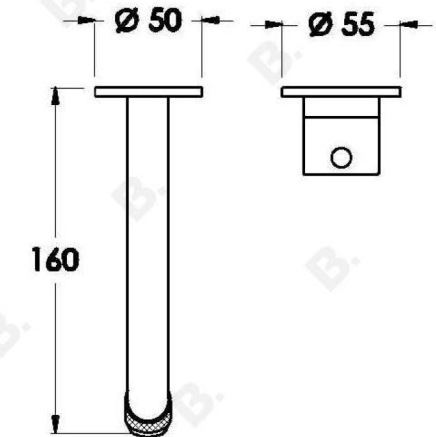

### PRODUCT DIMENSIONS:

Front view:

Side view:

Top view:

## YOKATO WALL SET WITH UPSWEPT LEVER

1.9305.04.4.XX

1.9305.54.4.XX: Flow controlled variant