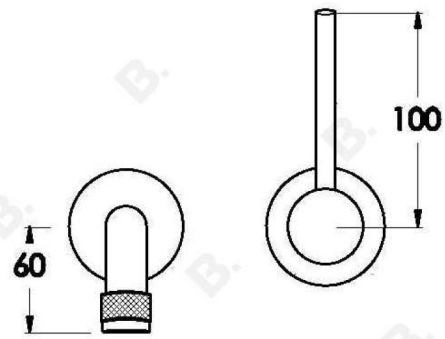

### PRODUCT DIMENSIONS:

Front view:

Side view:

Top view:

## YOKATO WALL SET WITH UPSWEPT LEVER

1.9305.04.4.XX

1.9305.54.4.XX: Flow controlled variant