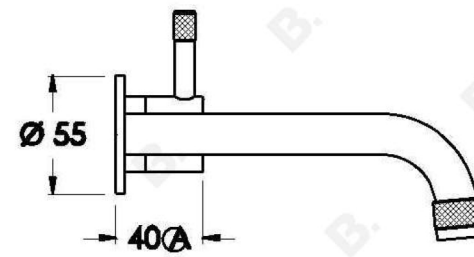

### PRODUCT DIMENSIONS:

Front view:

Side view:

Top view:

## YOKATO WALL SET WITH KNURLED LEVERS

1.9305.04.7.XX

1.9305.54.7.XX: Flow controlled variant