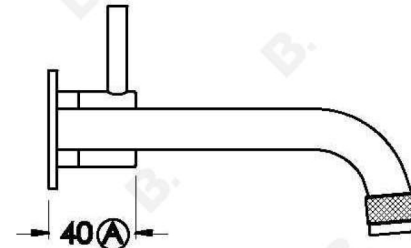

## YOKATO WALL SET WITH METAL LEVER

1.9305.04.3.XX

1.9305.54.3.XX: Flow controlled variant

### PRODUCT DIMENSIONS:

Front view:

Side view:

Top view:

## YOKATO WALL SET WITH UPSWEPT LEVER

1.9305.04.4.XX

1.9305.54.4.XX: Flow controlled variant