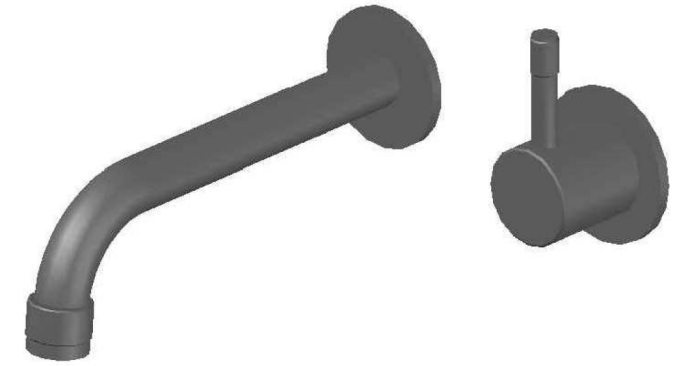

## YOKATO WALL SET WITH UPSWEPT LEVER

1.9305.04.4.XX

1.9305.54.4.XX: Flow controlled variant

### PRODUCT DIMENSIONS:

Front view:

Side view:

Top view:

## YOKATO WALL SET WITH KNURLED LEVERS

1.9305.04.7.XX

1.9305.54.7.XX: Flow controlled variant