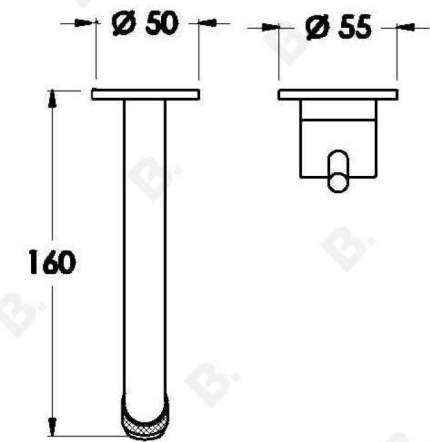

### PRODUCT DIMENSIONS:

Front view:

Side view:

Top view:

## YOKATO WALL SET WITH KNURLED LEVERS

1.9305.04.7.XX

1.9305.54.7.XX: Flow controlled variant