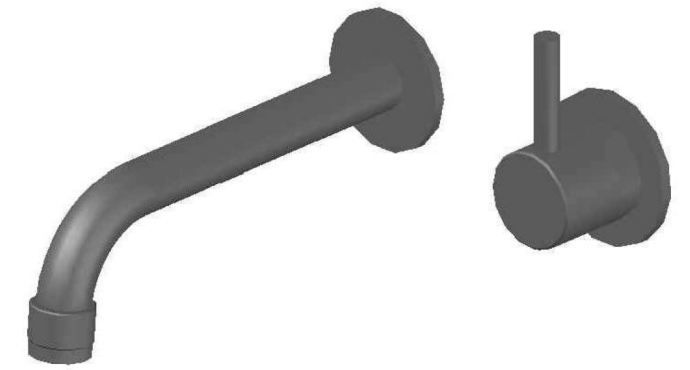

## YOKATO WALL SET WITH METAL LEVER

1.9305.04.3.XX

1.9305.54.3.XX: Flow controlled variant

### PRODUCT DIMENSIONS:

Front view:

Side view:

Top view:

## YOKATO WALL SET WITH UPSWEPT LEVER

1.9305.04.4.XX

1.9305.54.4.XX: Flow controlled variant