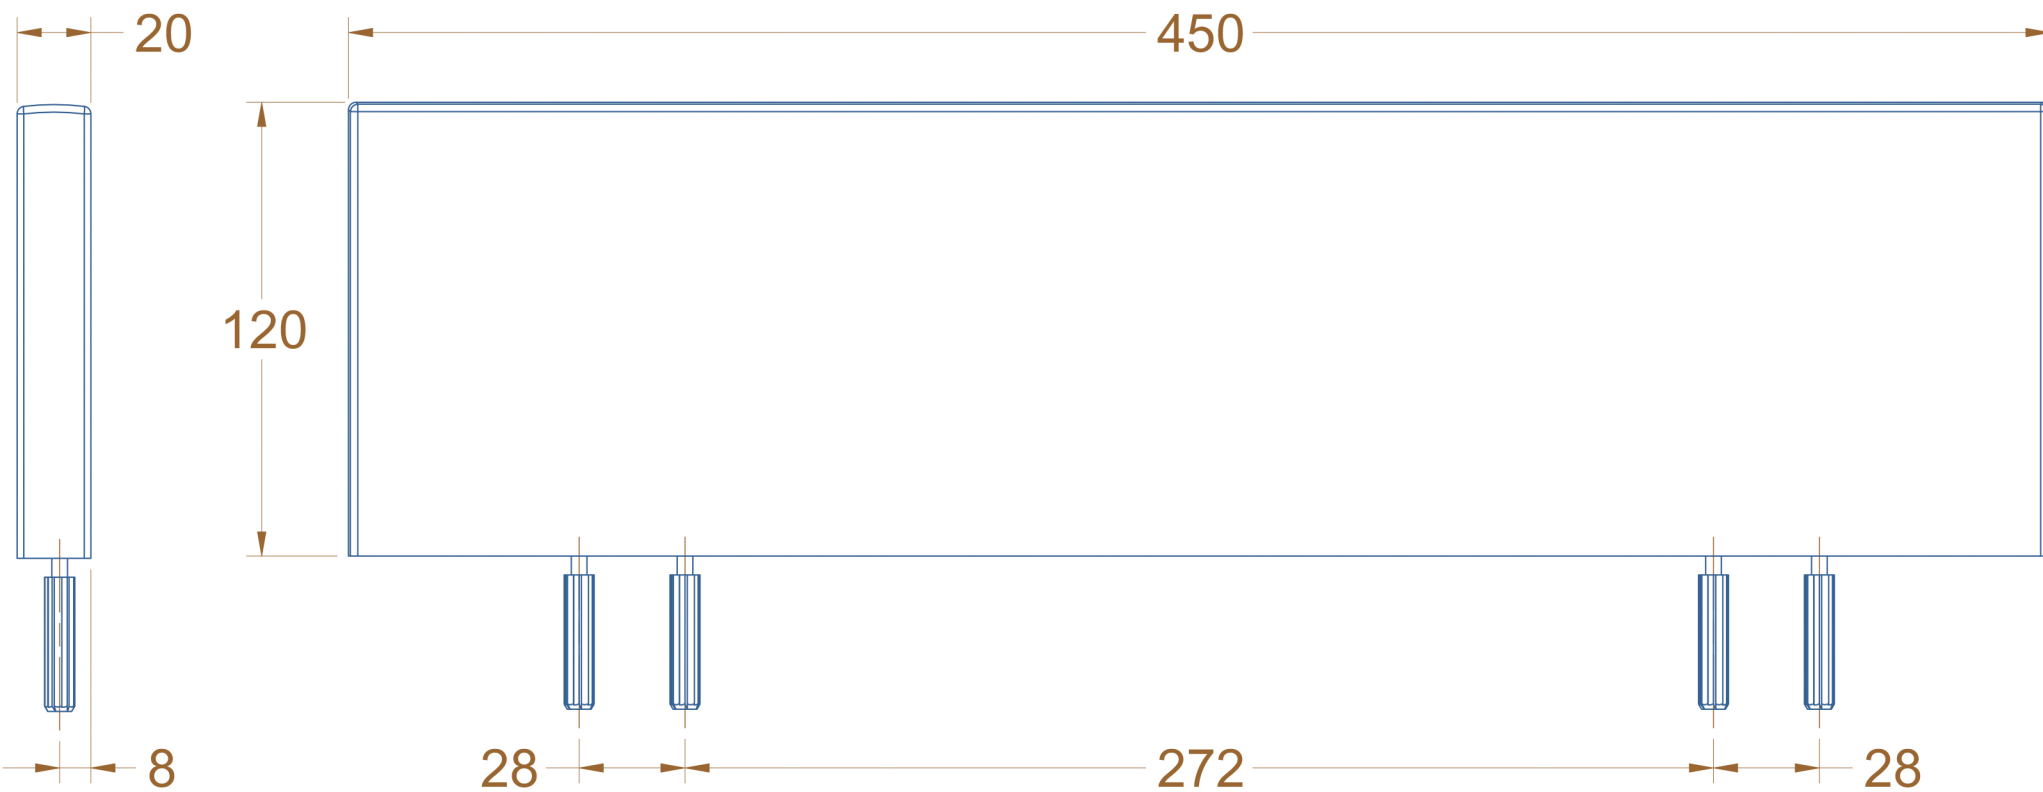

REVISION TABLE

LETTER	DATE
A	08-Dec-14

XYSH450 - XYLO Shelf 450x120