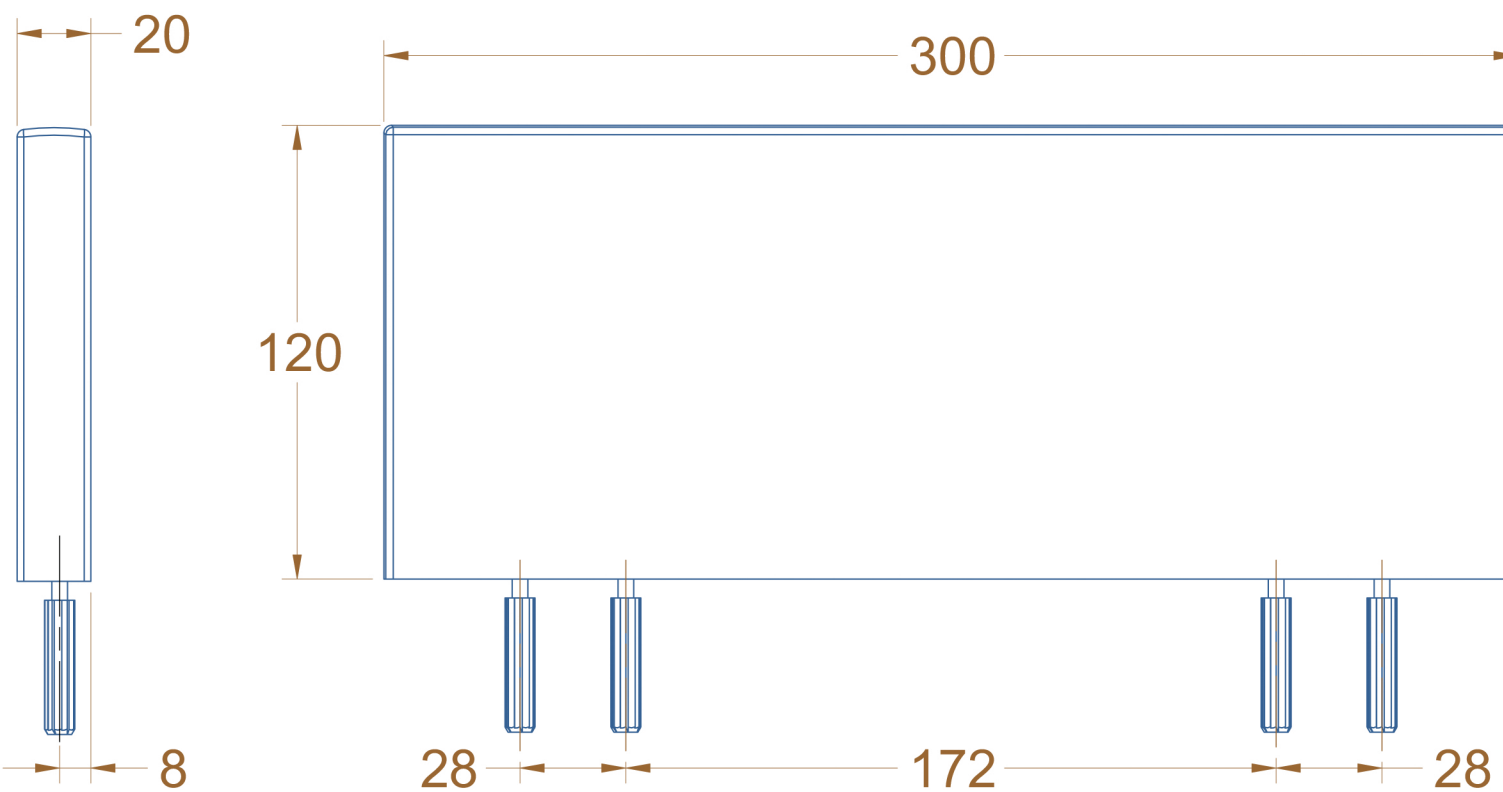

REVISION TABLE

LETTER	DATE
A	08-Dec-14

XYSH300 - XYLO Shelf 300x120