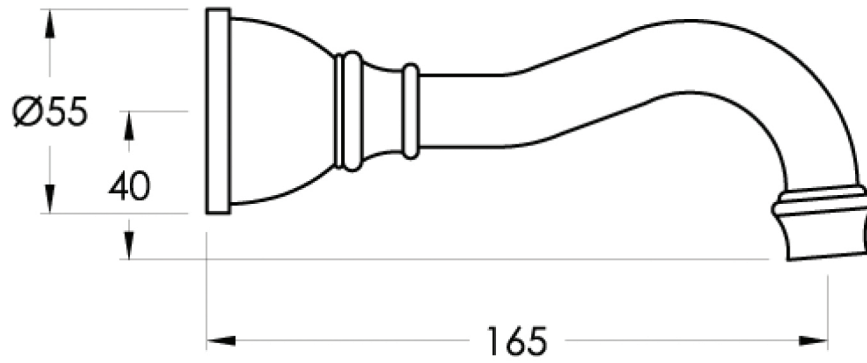

Brodware

Ⓐ Approximate distance

WINSLOW LEVER

1.8105.00.1.XX

XX Indicates finish
 Manufacturing engineers of quality commercial and residential fittings
 Dimensions subjects to change without notice. All dimensions are approximate
 Copyright © Brodware Pty Ltd 2018. www.brodware.com

Brodware

Ⓐ Approximate distance

WINSLOW

1.8105.00.4.XX

XX Indicates finish
 Manufacturing engineers of quality commercial and residential fittings
 Dimensions subjects to change without notice. All dimensions are approximate
 Copyright © Brodware Industries 2013. www.brodware.com.au