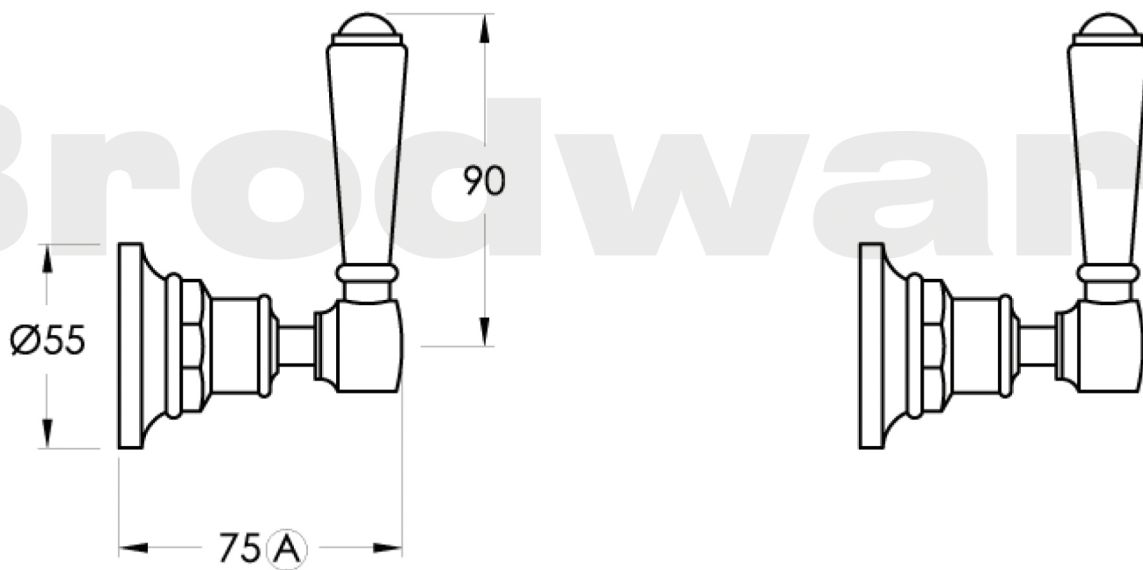

Brodware

Ⓐ Approximate distance

WINSLOW LEVER

1.8105.00.1.XX

XX Indicates finish
 Manufacturing engineers of quality commercial and residential fittings
 Dimensions subjects to change without notice. All dimensions are approximate
 Copyright © Brodware Pty Ltd 2018. www.brodware.com

Brodware

Ⓐ Approximate distance

WINSLOW

1.8105.00.4.XX

XX Indicates finish
 Manufacturing engineers of quality commercial and residential fittings
 Dimensions subjects to change without notice. All dimensions are approximate
 Copyright © Brodware Industries 2013. www.brodware.com.au