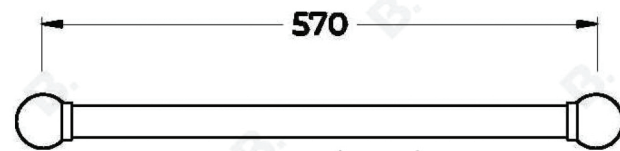

WINSLOW HEATED SOLO RAIL

3.2506.00.1.XX

PRODUCT DIMENSIONS:

Front view:

Side view:

Top view: