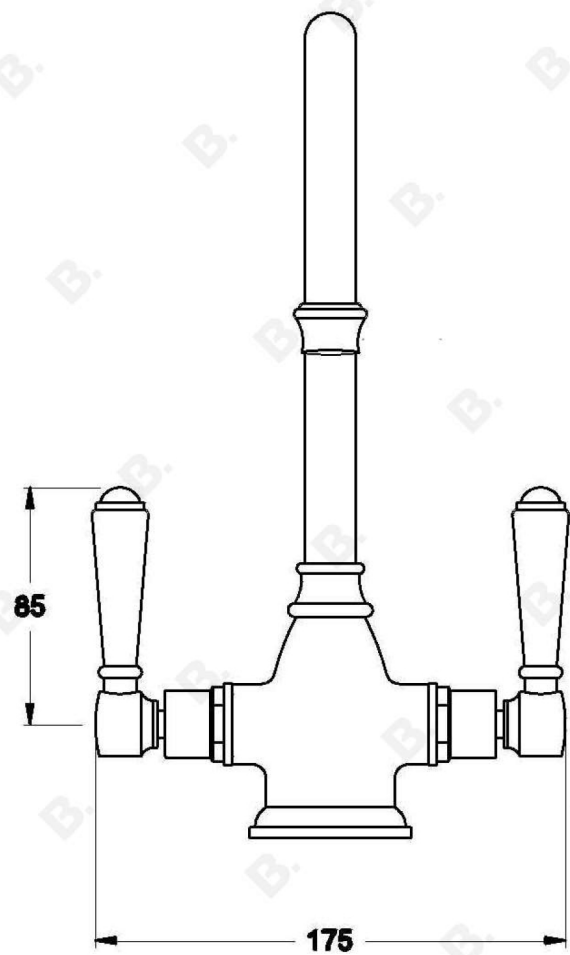

## WINSLOW KITCHEN MIXER WITH METAL LEVERS

1.8130.00.3.XX

### PRODUCT DIMENSIONS:

Front view:

Side view:

Top view:

Note: Mixer requires a Ø35mm hole in the bench or basin