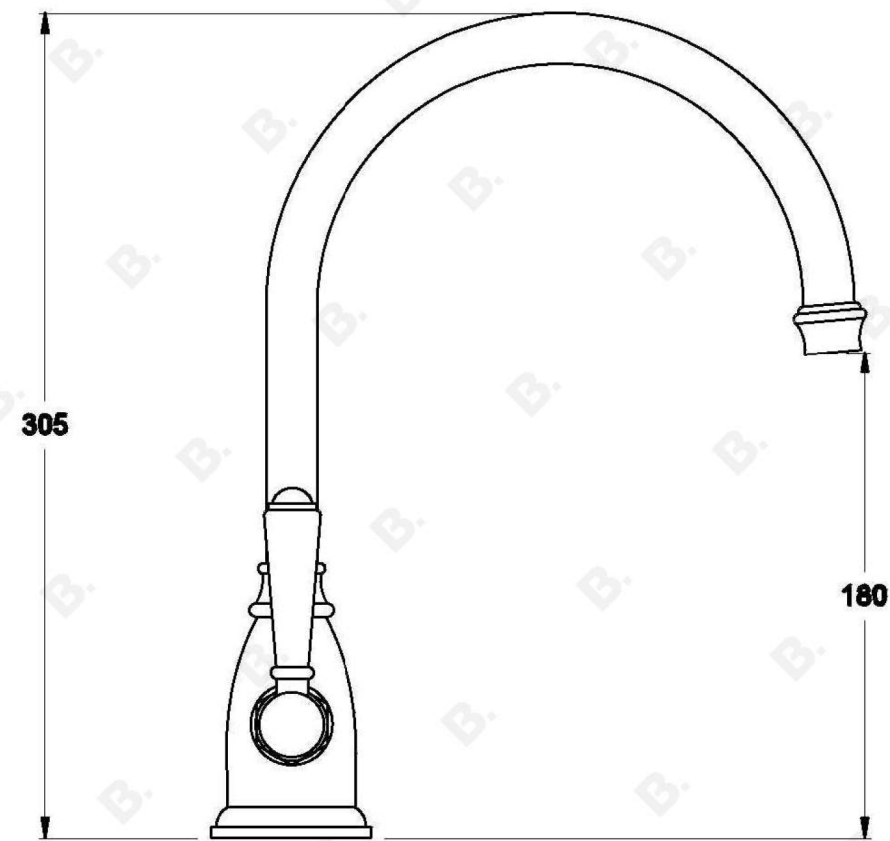

## WINSLOW KITCHEN MIXER WITH METAL LEVERS

1.8130.00.3.XX

### PRODUCT DIMENSIONS:

Front view:

Side view:

Top view:

Note: Mixer requires a Ø35mm hole in the bench or basin