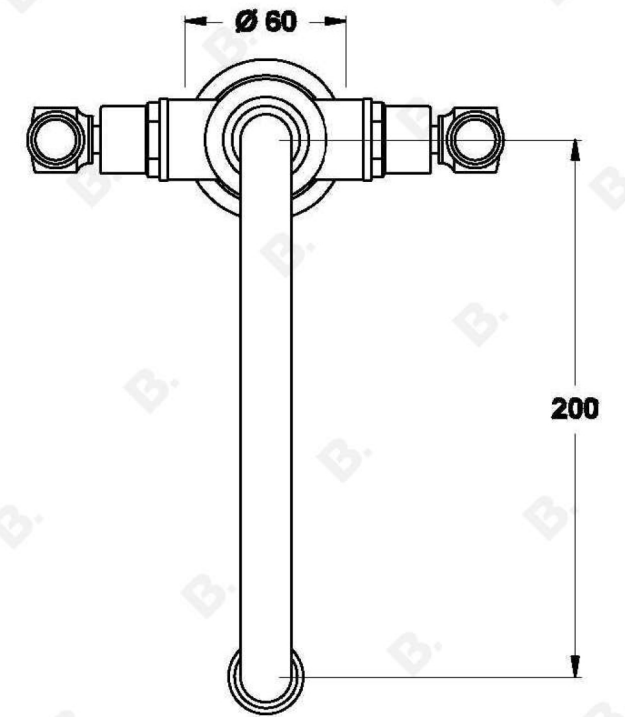

## WINSLOW KITCHEN MIXER WITH METAL LEVERS

1.8130.00.3.XX

### PRODUCT DIMENSIONS:

Front view:

Side view:

Top view:

Note: Mixer requires a Ø35mm hole in the bench or basin