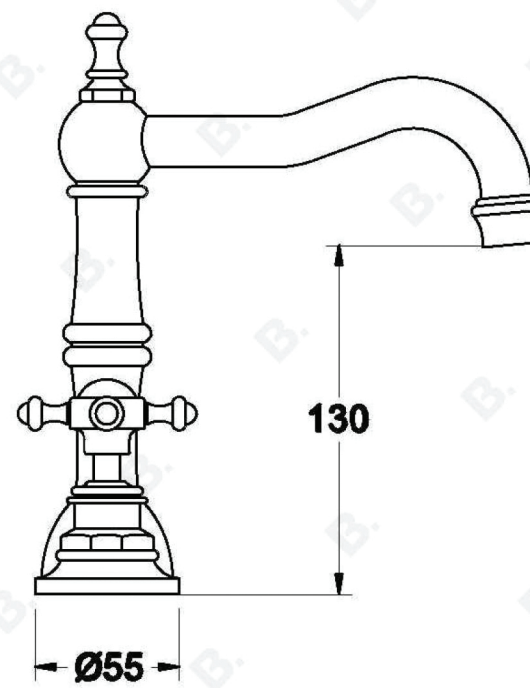

WINSLOW BASIN SET WITH CROSS HANDLES - JUMPER VALVE

1.8100.02.1.XX

PRODUCT DIMENSIONS:

Front view:

Side view:

Top view: