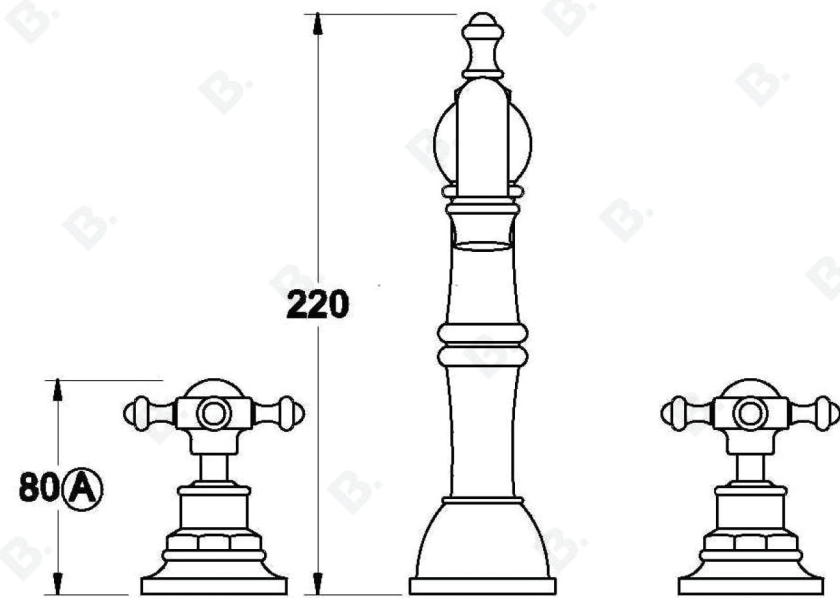

WINSLOW BASIN SET WITH CROSS HANDLES - JUMPER VALVE

1.8100.02.1.XX

PRODUCT DIMENSIONS:

Front view:

Side view:

Top view: