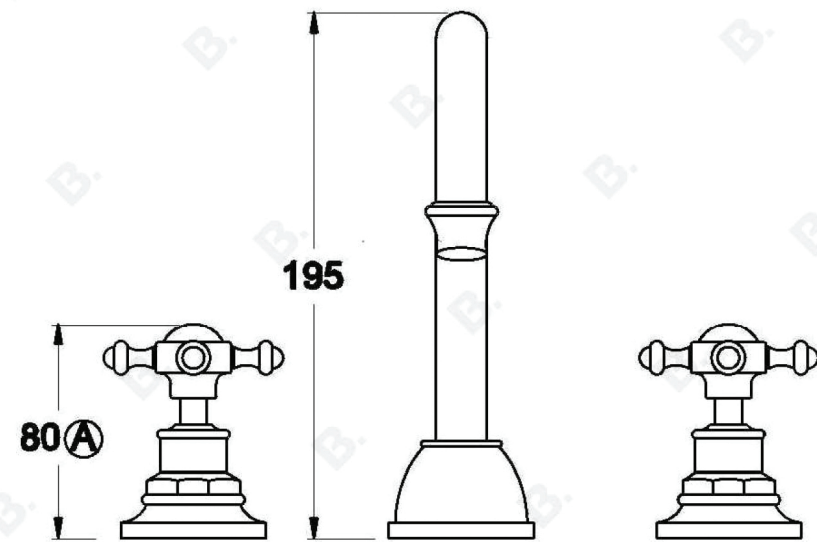

## WINSLOW BASIN SET WITH CROSS HANDLES - JUMPER VALVE

1.8100.00.1.XX

### PRODUCT DIMENSIONS:

Front view:

Side view:

Top view: