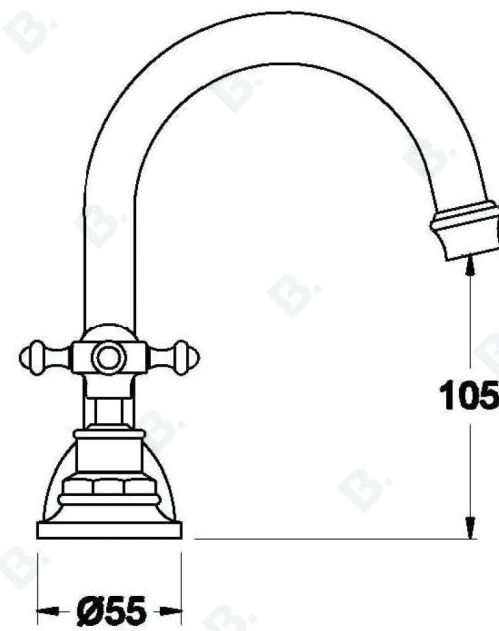

## WINSLOW BASIN SET WITH CROSS HANDLES - JUMPER VALVE

1.8100.00.1.XX

### PRODUCT DIMENSIONS:

Front view:

Side view:

Top view: