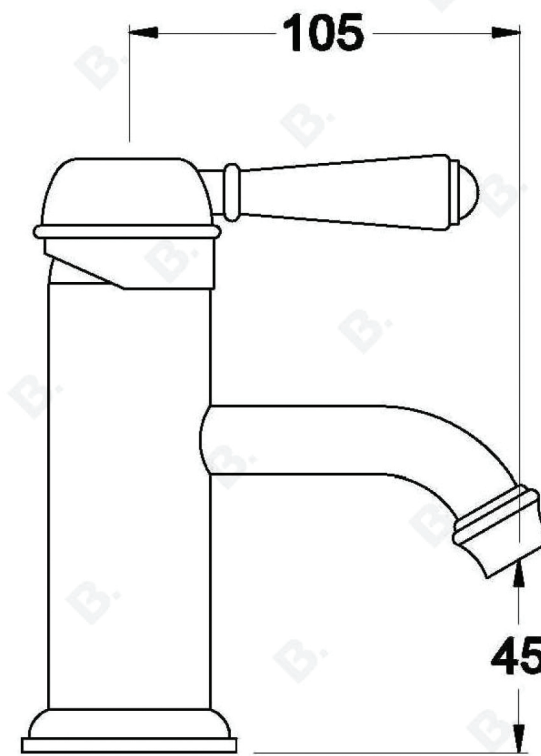

WINSLOW BASIN SET WITH METAL LEVER

1.8102.00.3.XX

PRODUCT DIMENSIONS:

Front view:

Side view:

Top view: