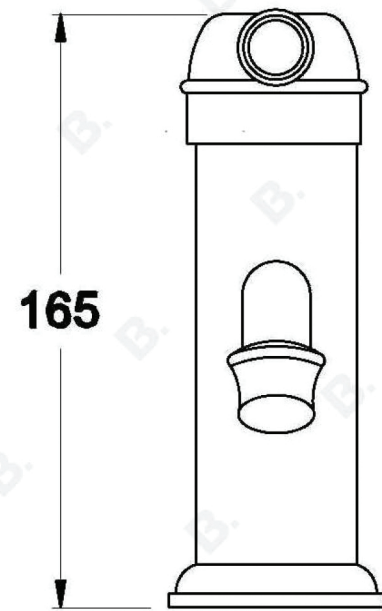

WINSLOW BASIN SET WITH METAL LEVER

1.8102.00.3.XX

PRODUCT DIMENSIONS:

Front view:

Side view:

Top view: