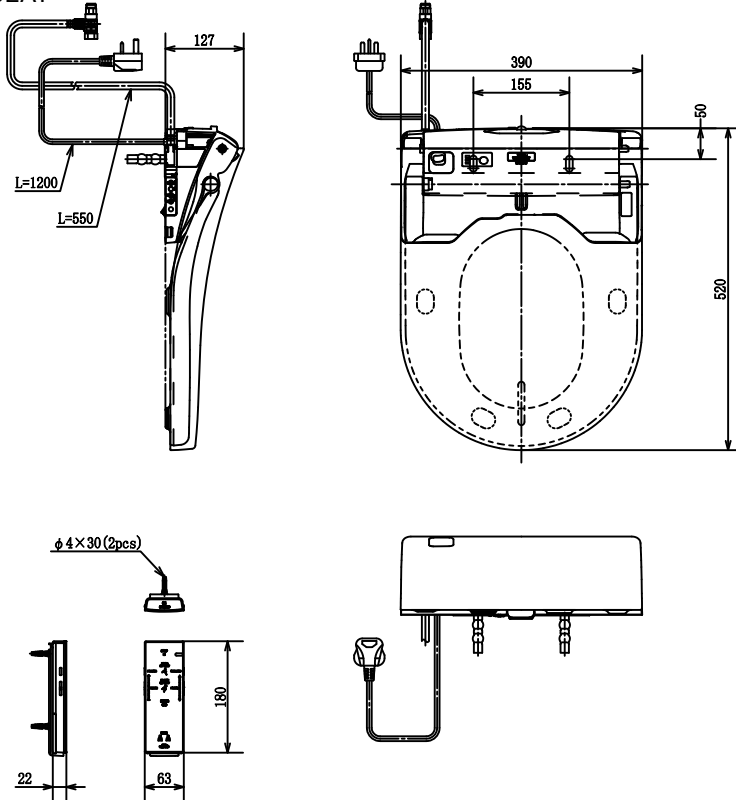

*e*water⁺ is made from tap water by electrolyzed chloride ion without any chemicals. After use, it returns to normal water in the state of safe and environmental friendly

TCF4732AT

Specifications

Water Pressure : 0.05MPa~0.75MPa
Power Rating : 220~240V , 50/60Hz , 1275~1400W
Length of Power Cord : 1.2m
Material : Plastic
Size : 390W x 520D x 127H mm

Parts description

- TCF4732AT
WASHLET
D-shape

Colors

White

Please consult a TOTO representative for details

Caution: WASHLET may not fit certain toilet bowl design.
Please check the compatibility of WASHLET and your toilet bowl prior purchase.