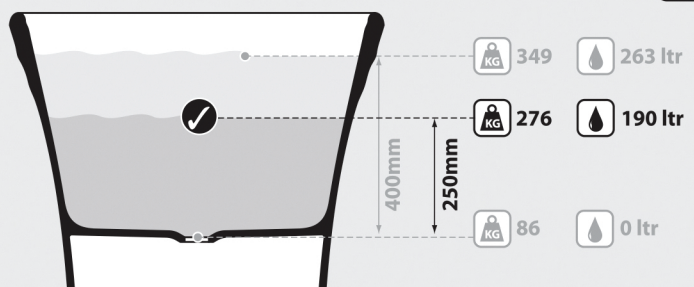

VA/1204/01/March16