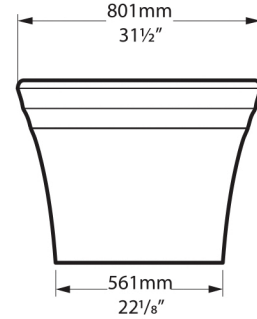

Warndon

WAR-N-xx-NO

Shown with K12/K40 waste kit

*All measurements subject to +/-5% tolerance
*Overflow hole not drilled

VA/1204/01/March16