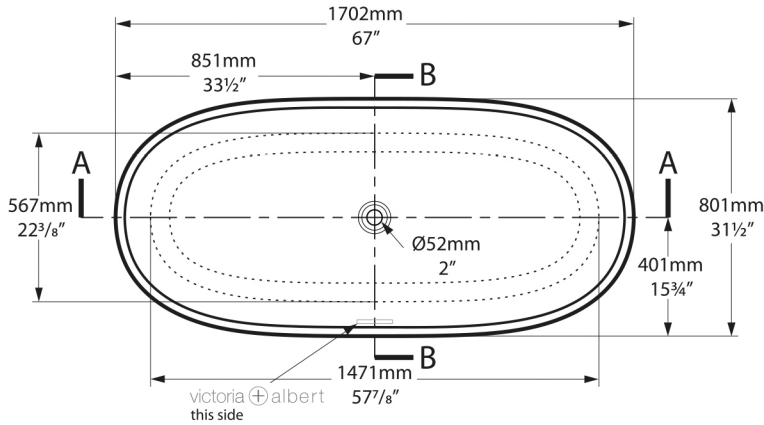

Warndon

WAR-N-xx-NO