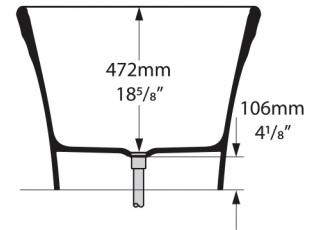

Rim detail

Section BB

Shown with K12/K40 waste kit