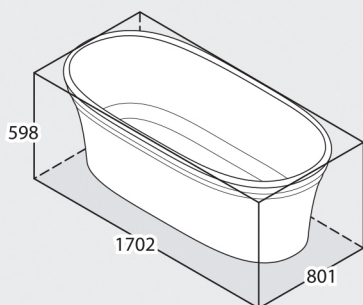

VA/1204/01/March16