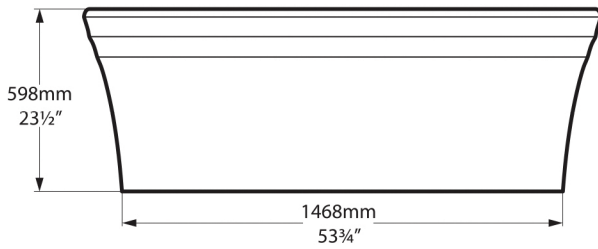

Warndon

WAR-N-xx-NO

Side view

Shown with K12/K40 waste kit

*All measurements subject to +/-5% tolerance
*Overflow hole not drilled

VA/1204/01/March16