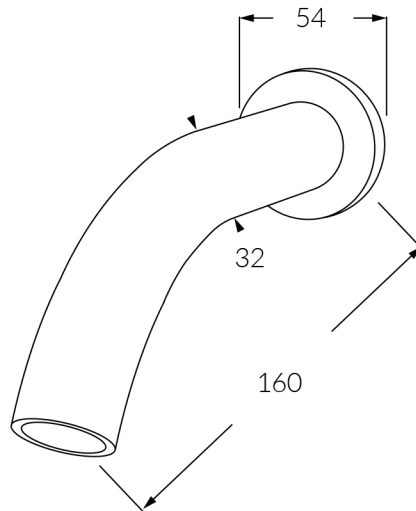

INFORMATION SHEET

Voda Wall Basin Outlet 160mm  
Product code: VWB160

INFORMATION SHEET

Voda Wall Basin Outlet 200mm  
Product code: VWB200

INFORMATION SHEET

Voda Wall Basin Outlet 250mm  
Product code: VWB250