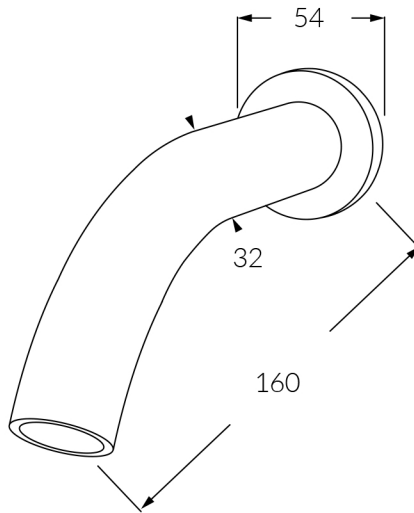

INFORMATION SHEET

Voda Wall Basin Outlet 160mm  
Product code: VWB160

INFORMATION SHEET

Voda Wall Basin Outlet 200mm  
Product code: VWB200

INFORMATION SHEET

Voda Wall Basin Outlet 250mm  
Product code: VWB250