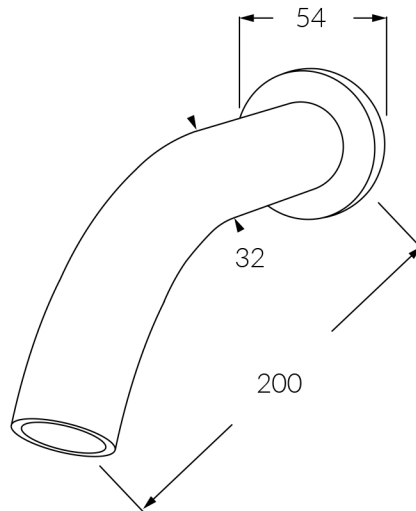

INFORMATION SHEET

Voda Wall Basin Outlet 160mm  
Product code: VWB160

INFORMATION SHEET

Voda Wall Basin Outlet 200mm  
Product code: VWB200

INFORMATION SHEET

Voda Wall Basin Outlet 250mm  
Product code: VWB250