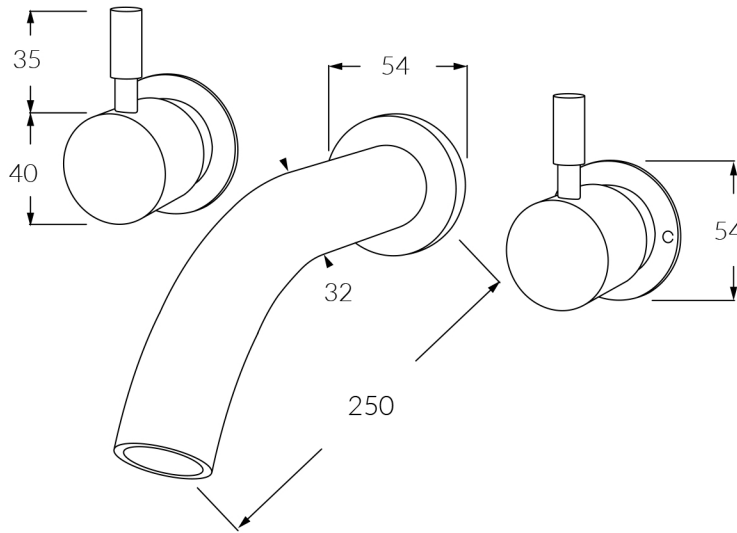

INFORMATION SHEET

Voda Bath Set 160mm
Product code: VBAS160

Voda Bath Set 200mm
Product code: VBAS200

Voda Bath Set 250mm
Product code: VBAS250

Voda Wall Basin Set 200mm
Product code: VWBS200

Voda Wall Basin Set 250mm
Product code: VWBS250