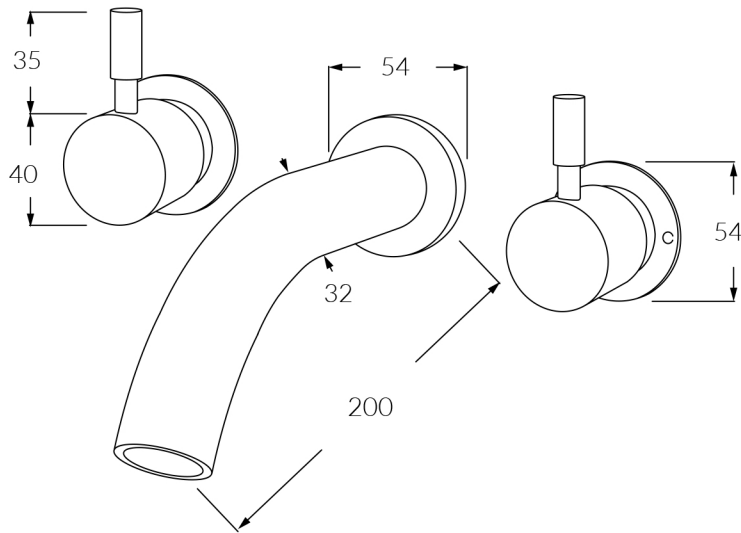

INFORMATION SHEET

Voda Bath Set 160mm
Product code: VBAS160

Voda Bath Set 200mm
Product code: VBAS200

Voda Bath Set 250mm
Product code: VBAS250

Voda Wall Basin Set 200mm
Product code: VWBS200

Voda Wall Basin Set 250mm
Product code: VWBS250