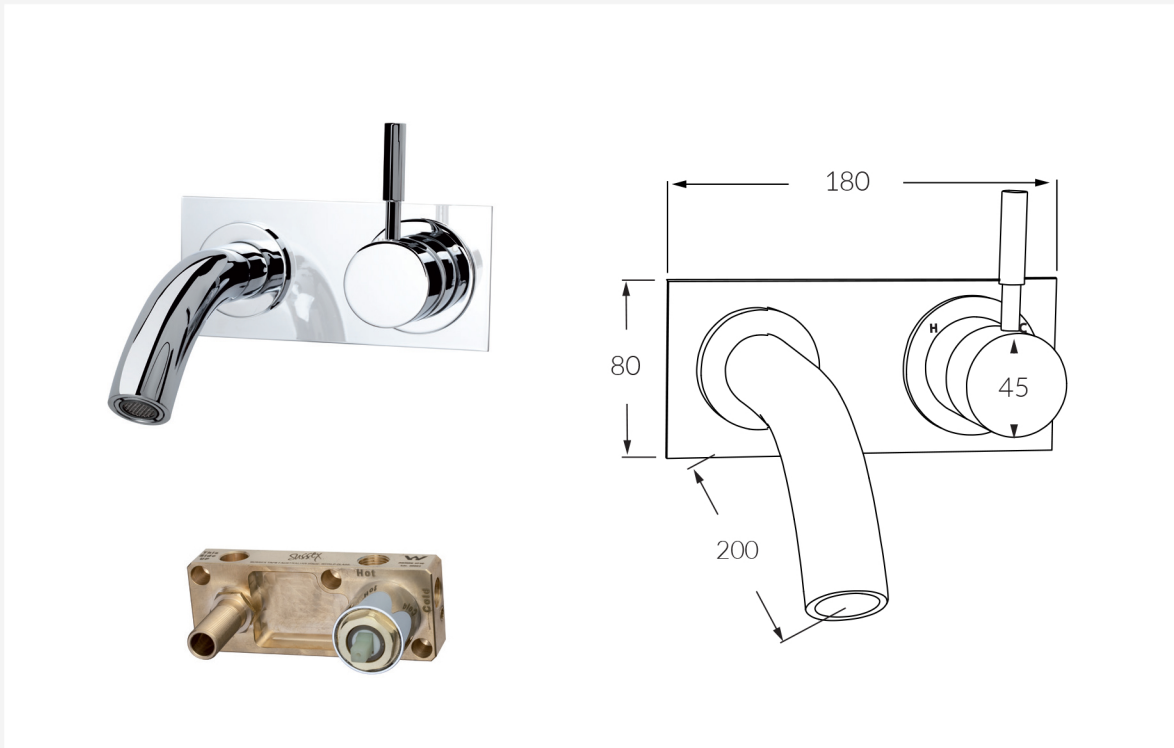

A new innovative all-in-one plumbing unit that simplifies the installation process of mixer and outlet combinations.

- Made in Australia from high quality solid brass
- Precision engineered to Australian Standards
- Significant savings in Cost, Labour and Time
- Easy to install
- Mixers, outlets and backplates fit perfectly every time
- Standards ½" BSP connections for plumbing fittings
- Simultaneous use of two outlets
- Mixer cartridges fully serviceable after installation
- Generous tolerance for wall cover thicknesses
- Simultaneous use of two outlets
- Mixer cartridges fully serviceable after installation
- Generous tolerance for wall cover thicknesses

CRAFTED IN MELBOURNE

sussex taps.com.au

AS/NZS 3718:2005
LIC. 20081

INFORMATION SHEET

Voda Wall Basin Mixer Outlet System RH

Product code:	Available options:
VWBMS200RH	Right hand operation
VWBMS200LH	Left hand operation
VWBMS200V	Vertical operation

FEATURING THE SUSSEX MASTERFIT

A new innovative all-in-one plumbing unit that simplifies the installation process of mixer and outlet combinations.

- Made in Australia from high quality solid brass
- Precision engineered to Australian Standards
- Significant savings in Cost, Labour and Time
- Easy to install
- Mixers, outlets and backplates fit perfectly every time
- Standards 1/2" BSP connections for plumbing fittings
- Simultaneous use of two outlets
- Mixer cartridges fully serviceable after installation
- Generous tolerance for wall cover thicknesses
- Simultaneous use of two outlets
- Mixer cartridges fully serviceable after installation
- Generous tolerance for wall cover thicknesses

CRAFTED IN MELBOURNE

sussex taps.com.au

AS/NZS 3718:2005
LIC. 20081

INFORMATION SHEET

Voda Wall Basin Mixer Outlet System RH

Product code:	Available options:
VWBMS250RH	Right hand operation
VWBMS250LH	Left hand operation
VWBMS250V	Vertical operation