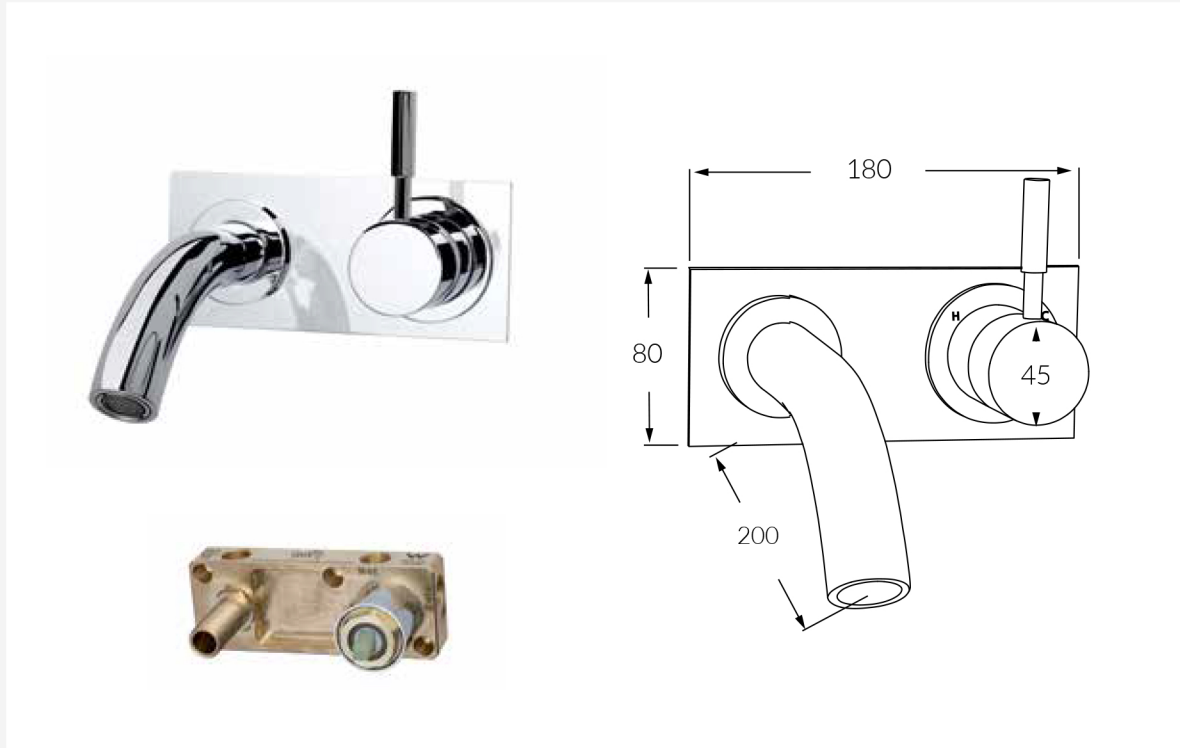

INFORMATION SHEET

Voda Wall Bath Mixer Outlet System RH

Product code:	Available options:
VMOS160RH	Right hand operation
VMOS160LH	Left hand operation
VMOS160V	Vertical operation

**FEATURING THE SUSSEX MASTERFIT**

A new innovative all-in-one plumbing unit that simplifies the installation process of mixer and outlet combinations.

- Made in Australia from high quality solid brass
- Precision engineered to Australian Standards
- Significant savings in Cost, Labour and Time
- Easy to install
- Mixers, outlets and backplates fit perfectly every time
- Standards ½" BSP connections for plumbing fittings
- Simultaneous use of two outlets
- Mixer cartridges fully serviceable after installation
- Generous tolerance for wall cover thicknesses
- Simultaneous use of two outlets
- Mixer cartridges fully serviceable after installation
- Generous tolerance for wall cover thicknesses

INFORMATION SHEET

Voda Wall Bath Mixer Outlet System RH

Product code:	Available options:
VMOS200RH	Right hand operation
VMOS200LH	Left hand operation
VMOS200V	Vertical operation

**FEATURING THE SUSSEX MASTERFIT**