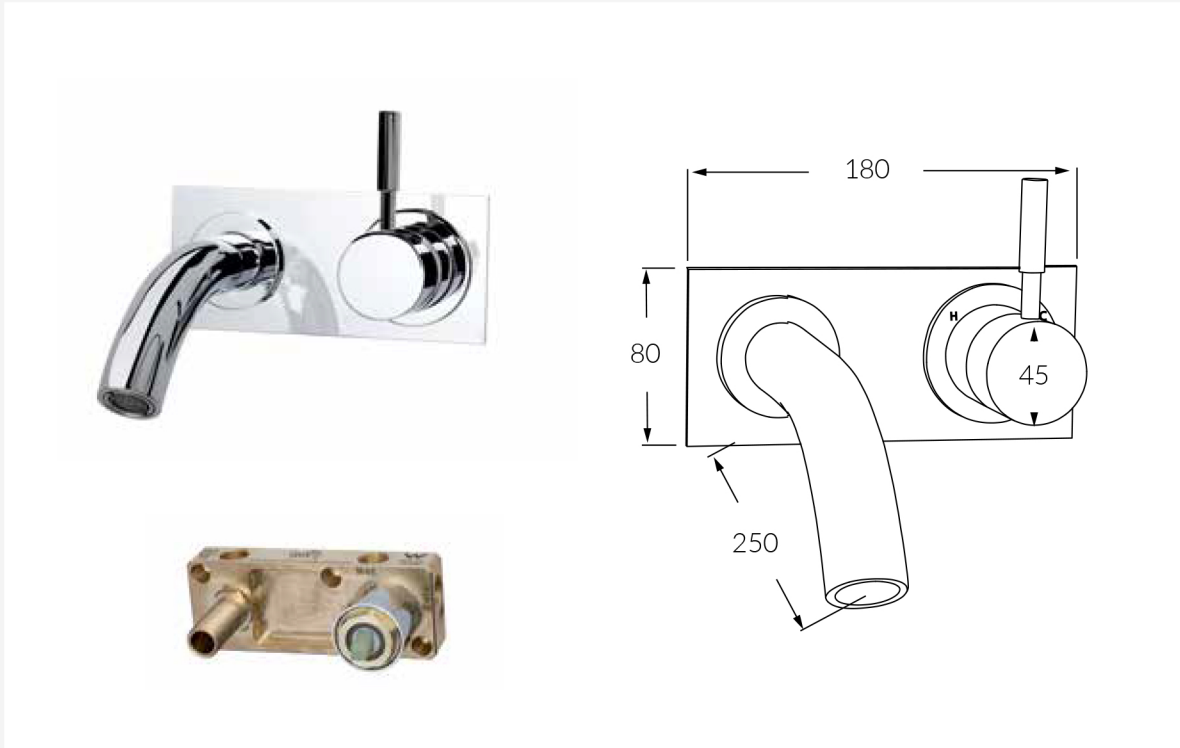

INFORMATION SHEET

Voda Wall Bath Mixer Outlet System RH

Product code:	Available options:
VMOS250RH	Right hand operation
VMOS250LH	Left hand operation
VMOS250V	Vertical operation

FEATURING THE SUSSEX MASTERFIT

A new innovative all-in-one plumbing unit that simplifies the installation process of mixer and outlet combinations.

- Made in Australia from high quality solid brass
- Precision engineered to Australian Standards
- Significant savings in Cost, Labour and Time
- Easy to install
- Mixers, outlets and backplates fit perfectly every time
- Standards ½" BSP connections for plumbing fittings
- Simultaneous use of two outlets
- Mixer cartridges fully serviceable after installation
- Generous tolerance for wall cover thicknesses
- Simultaneous use of two outlets
- Mixer cartridges fully serviceable after installation
- Generous tolerance for wall cover thicknesses