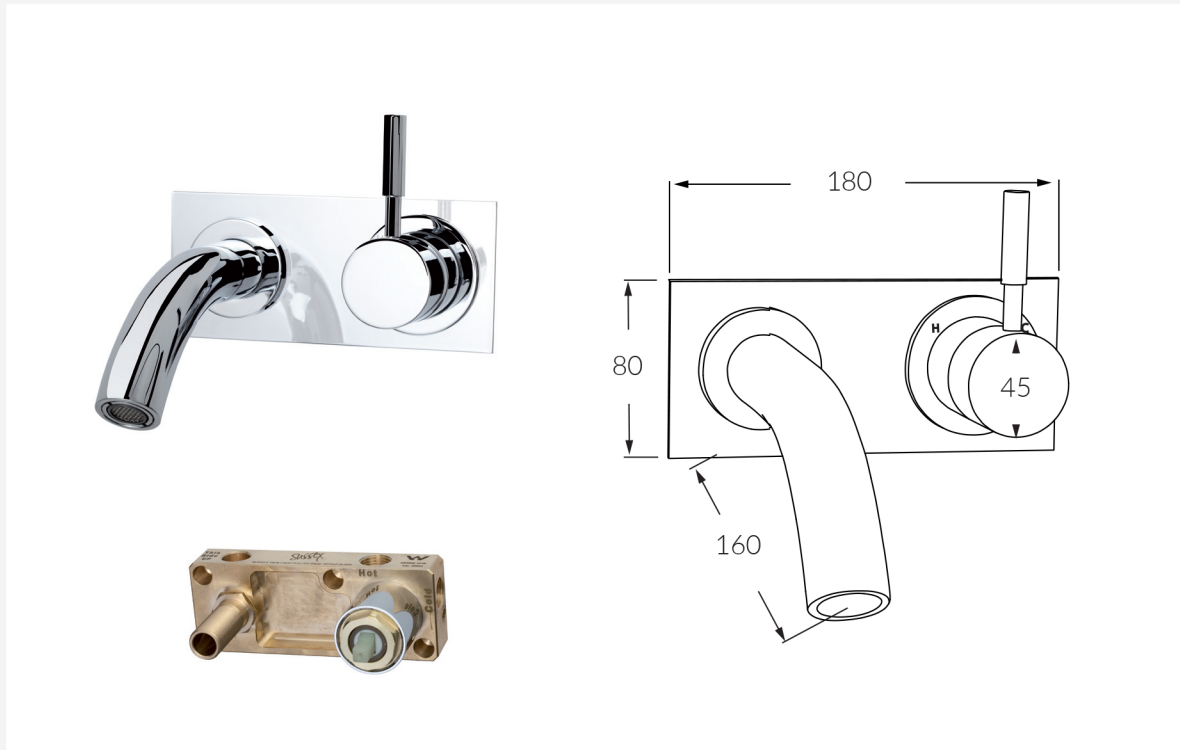

A new innovative all-in-one plumbing unit that simplifies the installation process of mixer and outlet combinations.

- Made in Australia from high quality solid brass
- Precision engineered to Australian Standards
- Significant savings in Cost, Labour and Time
- Easy to install
- Mixers, outlets and backplates fit perfectly every time
- Standards ½" BSP connections for plumbing fittings
- Simultaneous use of two outlets
- Mixer cartridges fully serviceable after installation
- Generous tolerance for wall cover thicknesses
- Simultaneous use of two outlets
- Mixer cartridges fully serviceable after installation
- Generous tolerance for wall cover thicknesses

INFORMATION SHEET

Voda Wall Basin Mixer Outlet System RH

Product code:	Available options:
VWBMS160RH	Right hand operation
VWBMS160LH	Left hand operation
VWBMS160V	Vertical operation

**FEATURING THE SUSSEX MASTERFIT**