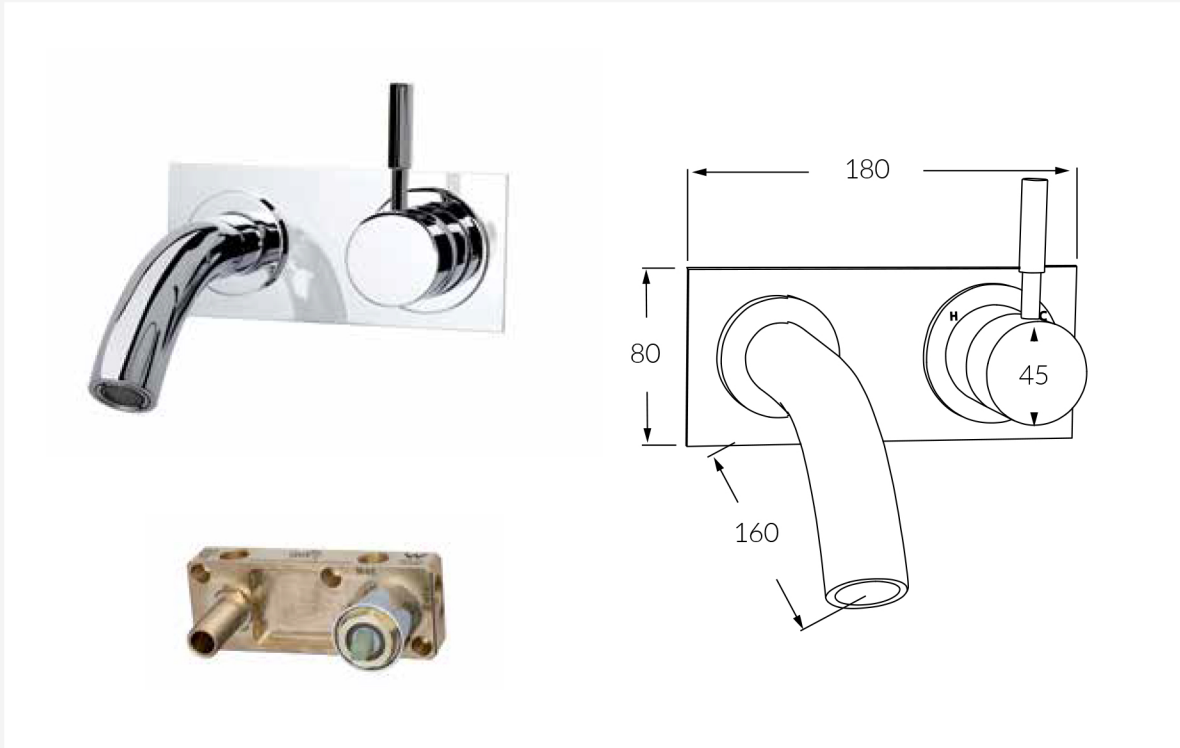

INFORMATION SHEET

Voda Wall Bath Mixer Outlet System RH

Product code:	Available options:
VMOS160RH	Right hand operation
VMOS160LH	Left hand operation
VMOS160V	Vertical operation

**FEATURING THE SUSSEX MASTERFIT**

A new innovative all-in-one plumbing unit that simplifies the installation process of mixer and outlet combinations.

- Made in Australia from high quality solid brass
- Precision engineered to Australian Standards
- Significant savings in Cost, Labour and Time
- Easy to install
- Mixers, outlets and backplates fit perfectly every time
- Standards ½" BSP connections for plumbing fittings
- Simultaneous use of two outlets
- Mixer cartridges fully serviceable after installation
- Generous tolerance for wall cover thicknesses
- Simultaneous use of two outlets
- Mixer cartridges fully serviceable after installation
- Generous tolerance for wall cover thicknesses

INFORMATION SHEET

Voda Wall Bath Mixer Outlet System RH

Product code:	Available options:
VMOS200RH	Right hand operation
VMOS200LH	Left hand operation
VMOS200V	Vertical operation

**FEATURING THE SUSSEX MASTERFIT**