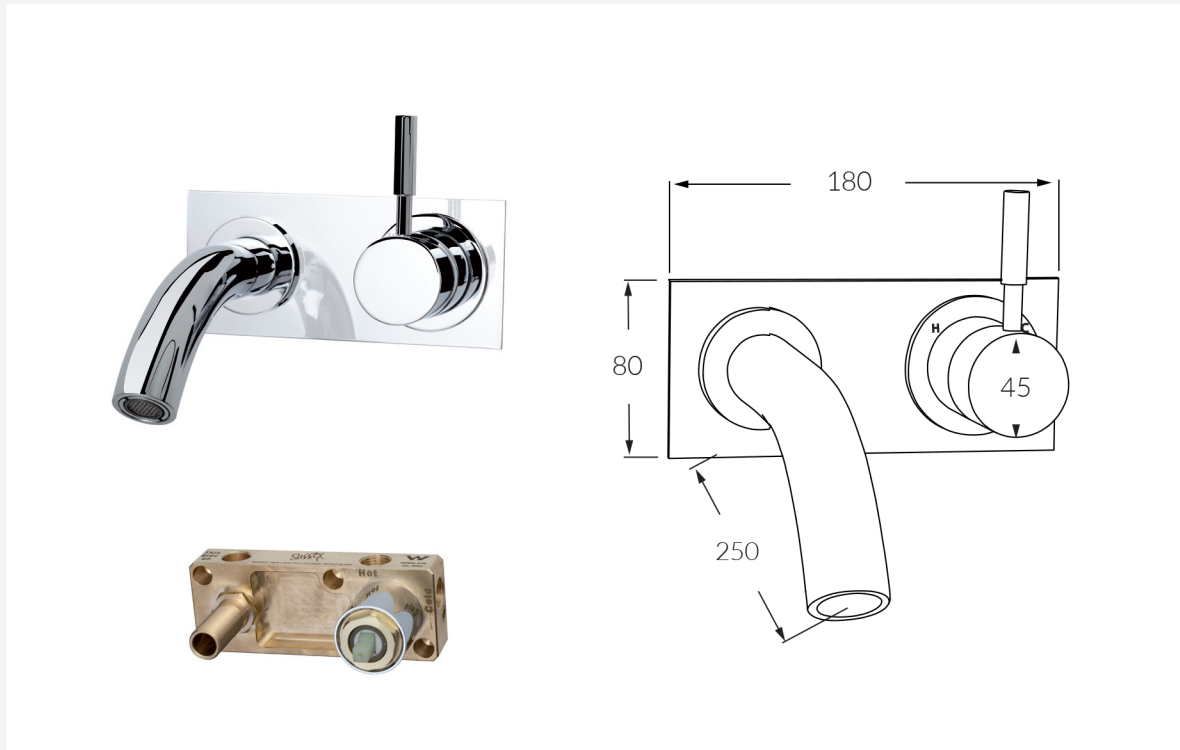

CRAFTED IN MELBOURNE

sussex taps.com.au

AS/NZS 3718:2005
LIC. 20081

INFORMATION SHEET

Voda Wall Basin Mixer Outlet System RH

Product code:	Available options:
VWBMS200RH	Right hand operation
VWBMS200LH	Left hand operation
VWBMS200V	Vertical operation

FEATURING THE SUSSEX MASTERFIT

A new innovative all-in-one plumbing unit that simplifies the installation process of mixer and outlet combinations.

- Made in Australia from high quality solid brass
- Precision engineered to Australian Standards
- Significant savings in Cost, Labour and Time
- Easy to install
- Mixers, outlets and backplates fit perfectly every time
- Standards 1/2" BSP connections for plumbing fittings
- Simultaneous use of two outlets
- Mixer cartridges fully serviceable after installation
- Generous tolerance for wall cover thicknesses
- Simultaneous use of two outlets
- Mixer cartridges fully serviceable after installation
- Generous tolerance for wall cover thicknesses

CRAFTED IN MELBOURNE

sussex taps.com.au

AS/NZS 3718:2005
LIC. 20081

INFORMATION SHEET

Voda Wall Basin Mixer Outlet System RH

Product code:	Available options:
VWBMS250RH	Right hand operation
VWBMS250LH	Left hand operation
VWBMS250V	Vertical operation

**FEATURING THE SUSSEX MASTERFIT**

A new innovative all-in-one plumbing unit that simplifies the installation process of mixer and outlet combinations.

- Made in Australia from high quality solid brass
- Precision engineered to Australian Standards
- Significant savings in Cost, Labour and Time
- Easy to install
- Mixers, outlets and backplates fit perfectly every time
- Standards ½" BSP connections for plumbing fittings
- Simultaneous use of two outlets
- Mixer cartridges fully serviceable after installation
- Generous tolerance for wall cover thicknesses
- Simultaneous use of two outlets
- Mixer cartridges fully serviceable after installation
- Generous tolerance for wall cover thicknesses