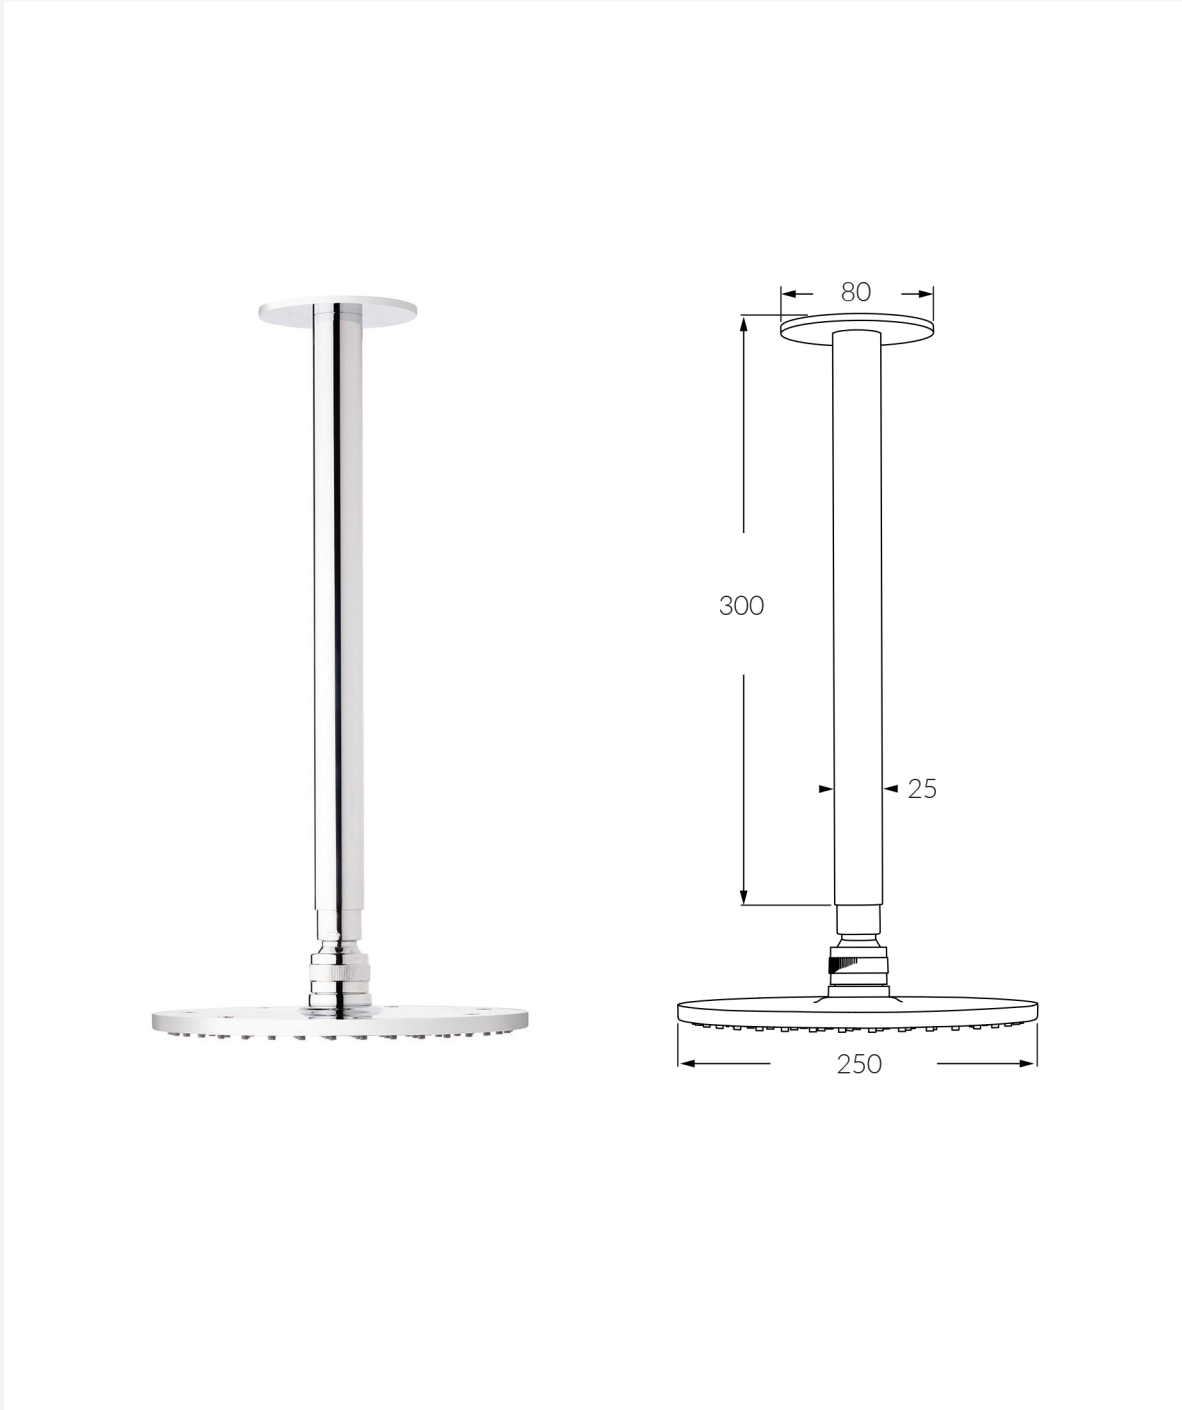

INFORMATION SHEET

Voda Vertical Shower Arm
300mm with 180mm Head
Product code: VVSH3-180

INFORMATION SHEET

Voda Vertical Shower Arm
300mm with 250mm Head
Product code: VVSH3-250

INFORMATION SHEET

Voda Vertical Shower Arm
500mm with 180mm Head
Product code: VVSH5-180

INFORMATION SHEET

Voda Vertical Shower Arm
500mm with 250mm Head
Product code: VVSH5-250