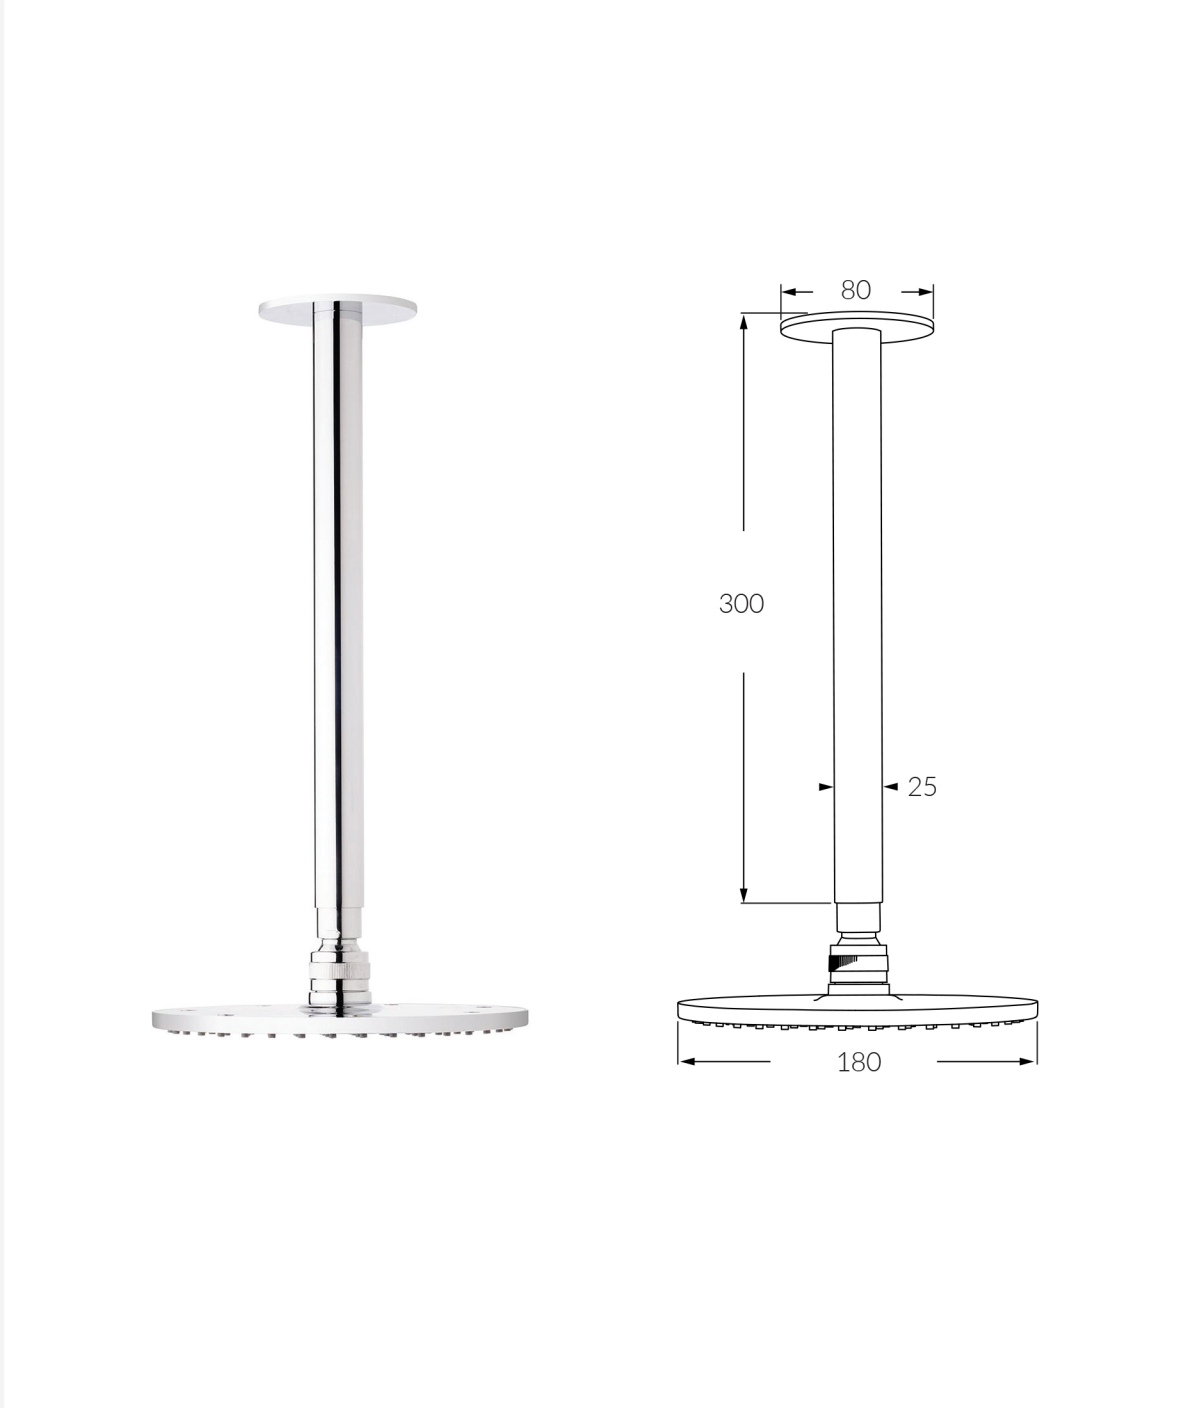

INFORMATION SHEET

Voda Vertical Shower Arm
300mm with 180mm Head
Product code: VVSH3-180

INFORMATION SHEET

Voda Vertical Shower Arm
300mm with 250mm Head
Product code: VVSH3-250

INFORMATION SHEET

Voda Vertical Shower Arm
500mm with 180mm Head
Product code: VVSH5-180

INFORMATION SHEET

Voda Vertical Shower Arm
500mm with 250mm Head
Product code: VVSH5-250