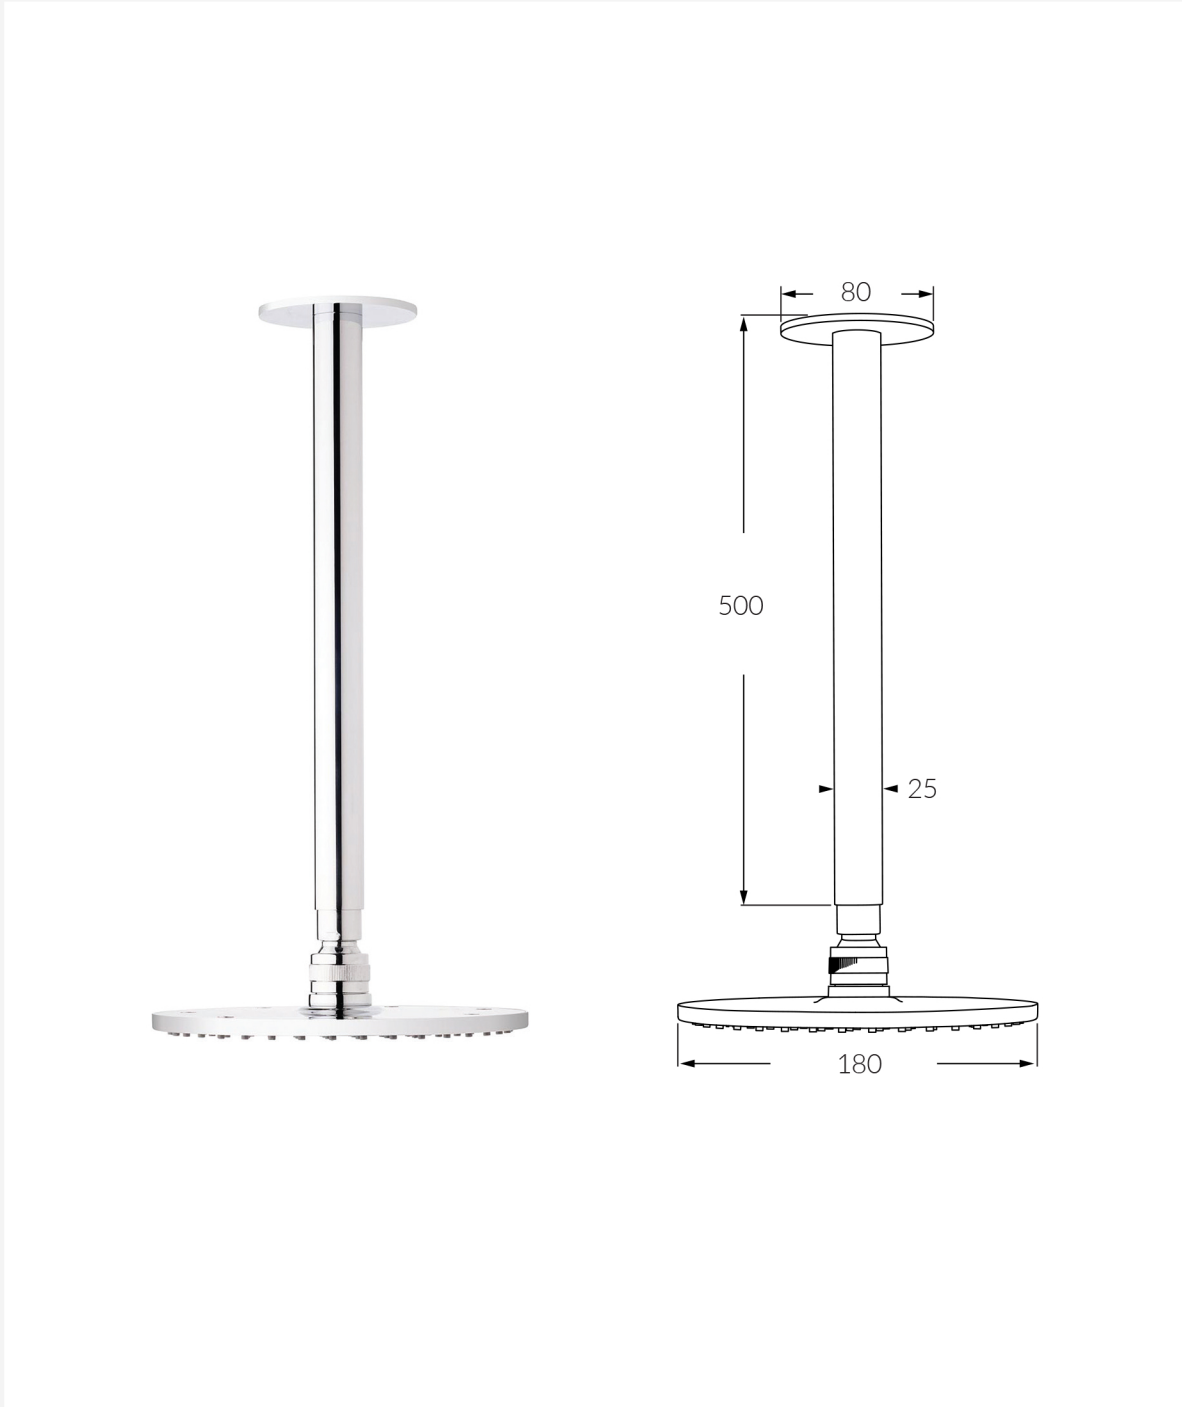

INFORMATION SHEET

Voda Vertical Shower Arm
300mm with 180mm Head
Product code: VVSH3-180

INFORMATION SHEET

Voda Vertical Shower Arm
300mm with 250mm Head
Product code: VVSH3-250

INFORMATION SHEET

Voda Vertical Shower Arm
500mm with 180mm Head
Product code: VVSH5-180

INFORMATION SHEET

Voda Vertical Shower Arm
500mm with 250mm Head
Product code: VVSH5-250