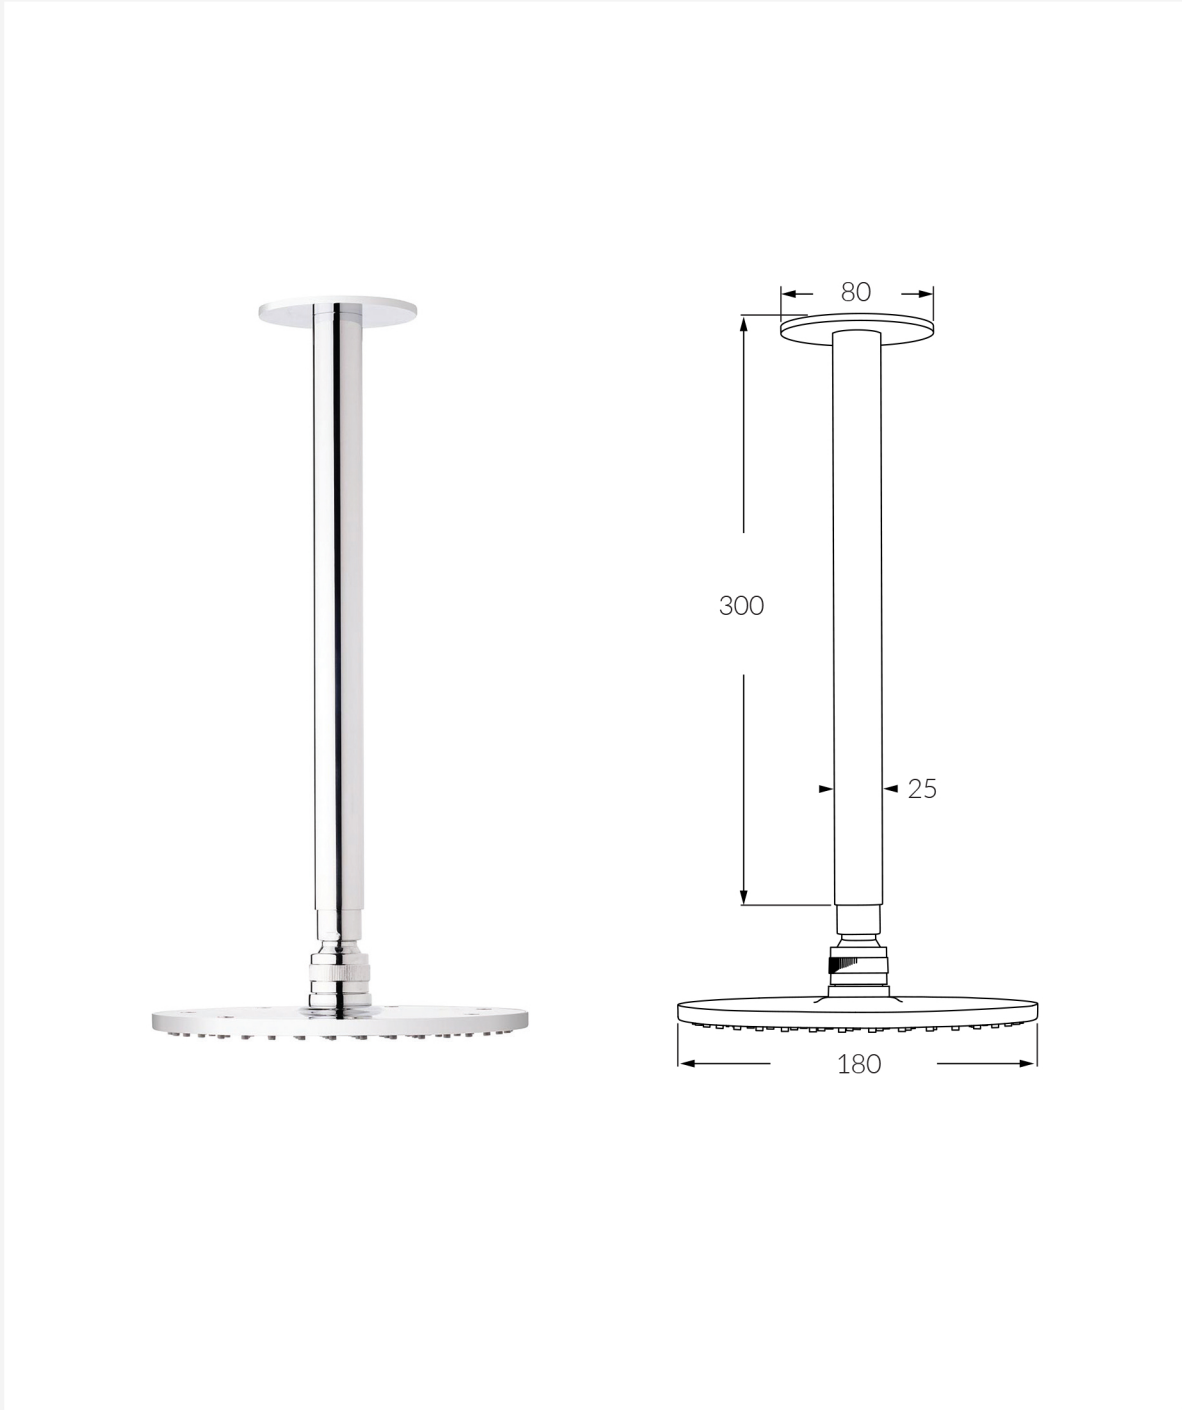

INFORMATION SHEET

Voda Vertical Shower Arm
300mm with 180mm Head
Product code: VVSH3-180

INFORMATION SHEET

Voda Vertical Shower Arm
300mm with 250mm Head
Product code: VVSH3-250

INFORMATION SHEET

Voda Vertical Shower Arm
500mm with 180mm Head
Product code: VVSH5-180

INFORMATION SHEET

Voda Vertical Shower Arm
500mm with 250mm Head
Product code: VVSH5-250