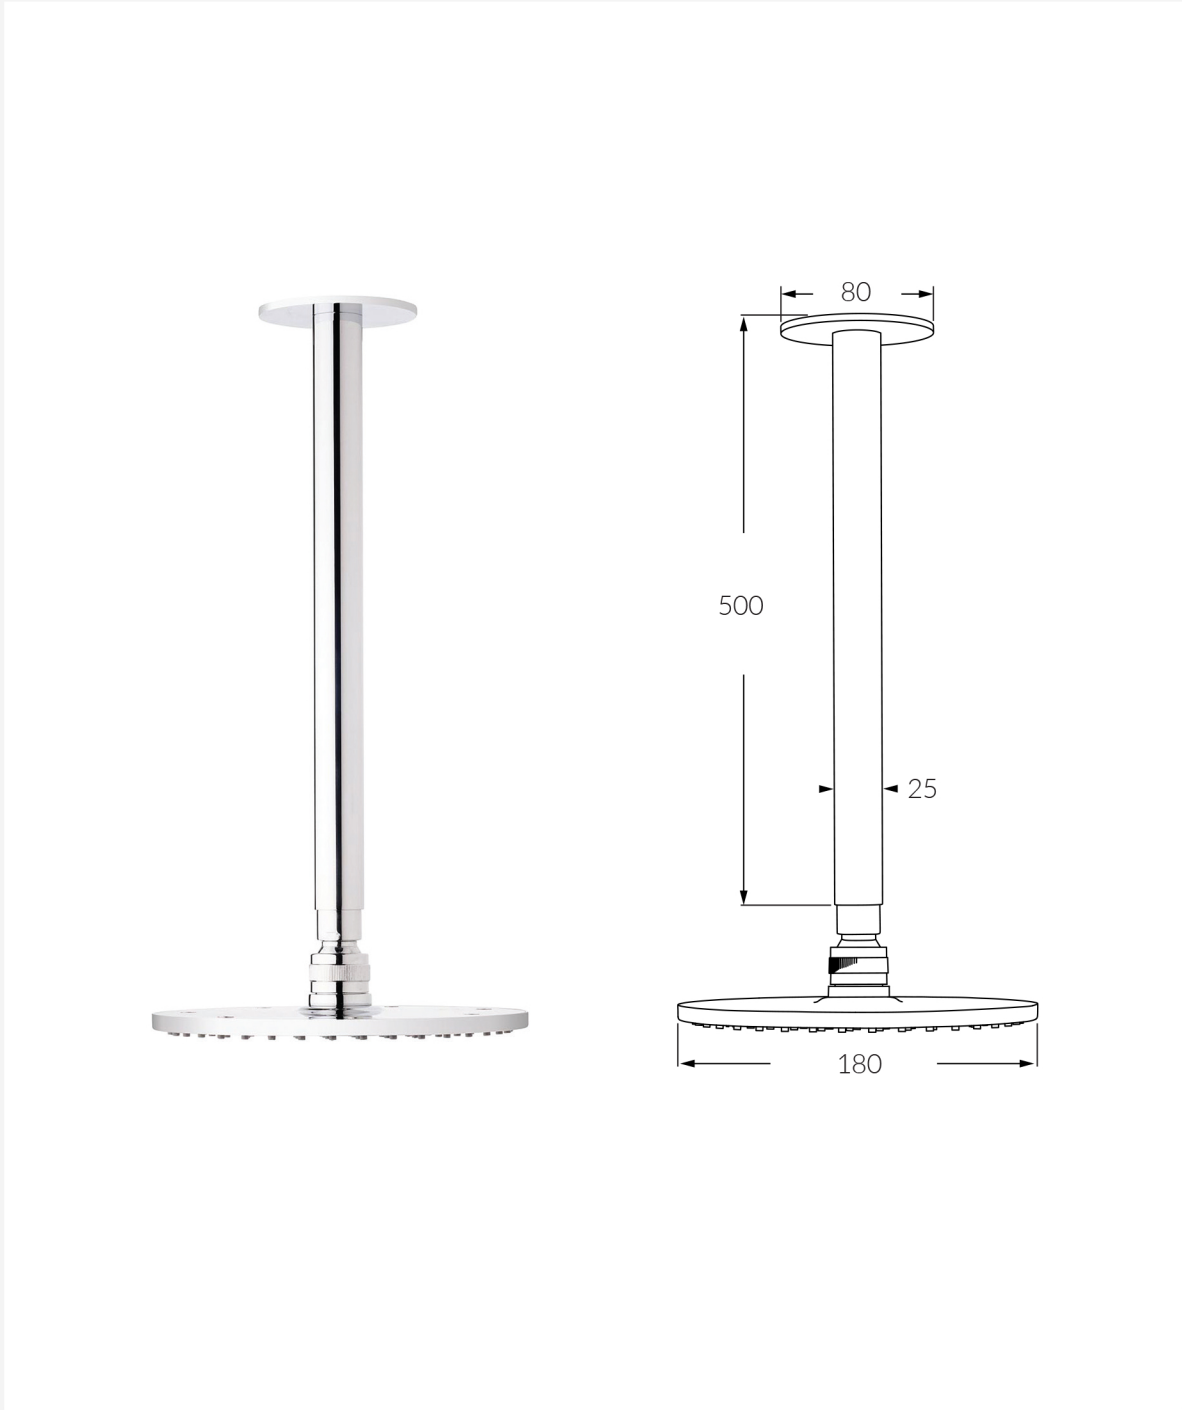

INFORMATION SHEET

Voda Vertical Shower Arm
300mm with 180mm Head
Product code: VVSH3-180

INFORMATION SHEET

Voda Vertical Shower Arm
300mm with 250mm Head
Product code: VVSH3-250

INFORMATION SHEET

Voda Vertical Shower Arm
500mm with 180mm Head
Product code: VVSH5-180

INFORMATION SHEET

Voda Vertical Shower Arm
500mm with 250mm Head
Product code: VVSH5-250