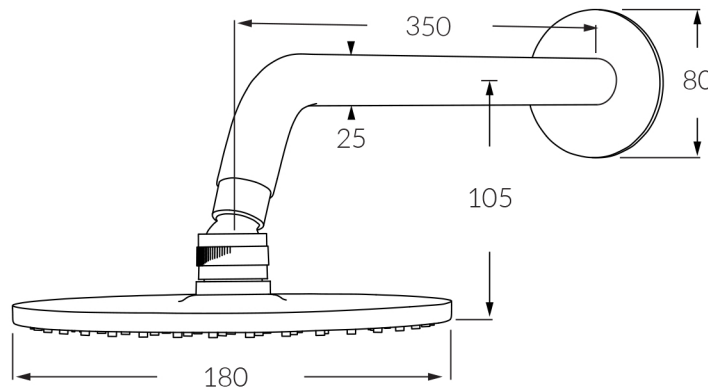

INFORMATION SHEET

Voda Horizontal Shower
with 180mm Head
Product code: VHSH180

INFORMATION SHEET

Voda Horizontal Shower
with 250mm Head
Product code: VHSH250