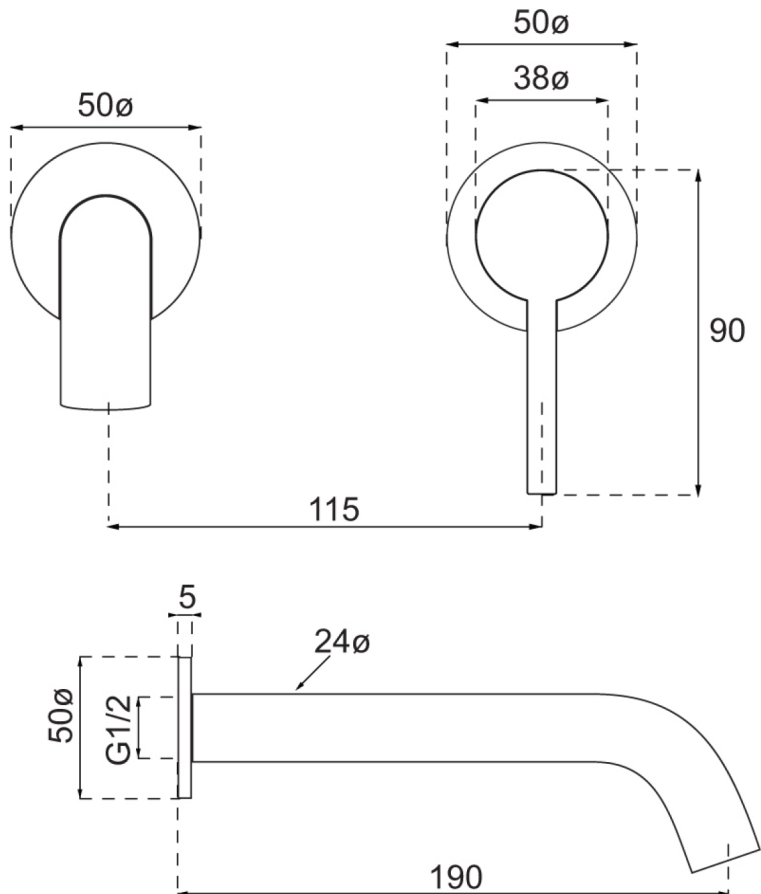

Vita Wall Mounted Basin Trim

Brushed Nickel

Product Image

Product Details

Code:	TVW11180XB
Brand:	Villeroy & Boch
Range:	Vita
Warranty:	15 Years*
WELS:	5 Star 6 LPM, Reg #: T37234

Additional Features

Technical Specification

Required Product

ColourChoice TVW0025161

Recommended Products

Additional Notes

- 115mm Centres
- 25mm Ceramic Cartridge
- Spout Can Be Positioned On The Left Hand Side Of The Mixer Only
- Uses 50mm Micro Plates & Unique Micro 25mm ColourChoice Body

Installation Instructions

- * NOT COMPATIBLE WITH UNIVERSAL BODY
- * ONLY USE COLOURCHOICE BODY TVW0025161

*Please visit argentaust.com.au/warranty to view the full warranty

Note: All dimensions are in millimetres and are subject to normal manufacturing variations. Always use the physical product measurements for cut-outs and rough-ins as the technical details shown may differ from the actual product. Use acetec cured silicone sealant. Do not use epoxy type adhesives. Clean with damp cloth. Do not use abrasive cleaners, liquids or pastes.