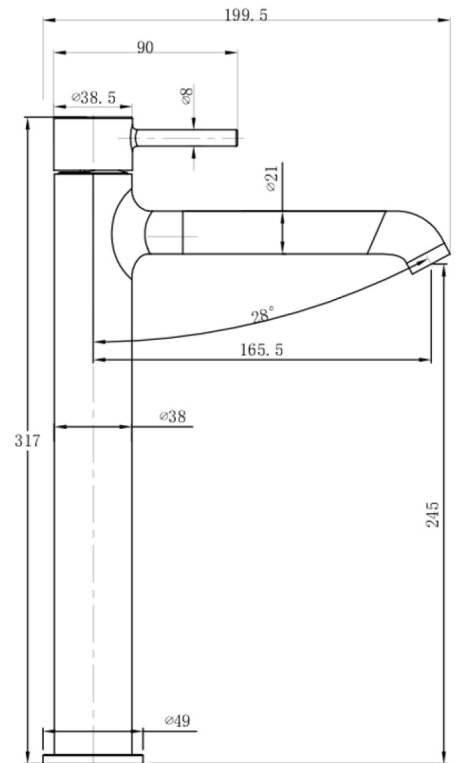

Vita Vessel Basin Mixer

Product Image

Product Details

Code:	TVW1106561
Brand:	Villeroy & Boch
Range:	Vita
Warranty:	15 Years*
WELS:	5 Star 6 LPM, Reg #: T37263

Additional Features

Technical Specification

Required Product

Recommended Products

Additional Notes

- 25mm Ceramic Cartridge

*Please visit argentaust.com.au/warranty to view the full warranty

Note: All dimensions are in millimetres and are subject to normal manufacturing variations. Always use the physical product measurements for cut-outs and rough-ins as the technical details shown may differ from the actual product. Use acetec cured silicone sealant. Do not use epoxy type adhesives. Clean with damp cloth. Do not use abrasive cleaners, liquids or pastes.