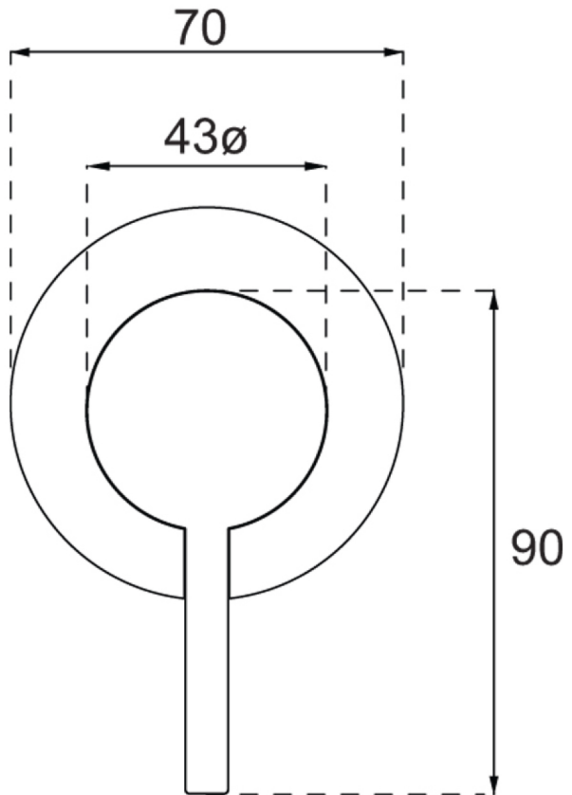

Installation Instructions

- NOT COMPATIBLE WITH UNIVERSAL BODY
- ONLY USE COLOURCHOICE BODY TVS0033161

*Please visit argentaust.com.au/warranty to view the full warranty

Note: All dimensions are in millimetres and are subject to normal manufacturing variations. Always use the physical product measurements for cut-outs and rough-ins as the technical details shown may differ from the actual product. Use acetec cured silicone sealant. Do not use epoxy type adhesives. Clean with damp cloth. Do not use abrasive cleaners, liquids or pastes.