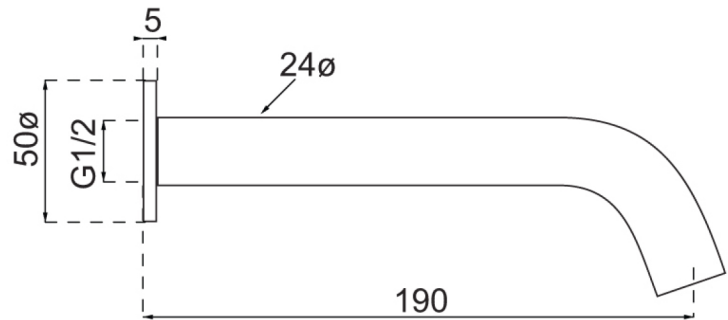

Vita Bath Spout

Product Image

Product Details

Code:	TVT110061B
Brand:	Villeroy & Boch
Range:	Vita
Warranty:	15 Years*
WELS:	N/A

Additional Features

Technical Specification

Required Product

Recommended Products

Additional Notes

- 190mm Spout

*Please visit argentaust.com.au/warranty to view the full warranty

Note: All dimensions are in millimetres and are subject to normal manufacturing variations. Always use the physical product measurements for cut-outs and rough-ins as the technical details shown may differ from the actual product. Use acetic cured silicone sealant. Do not use epoxy type adhesives. Clean with damp cloth. Do not use abrasive cleaners, liquids or pastes.