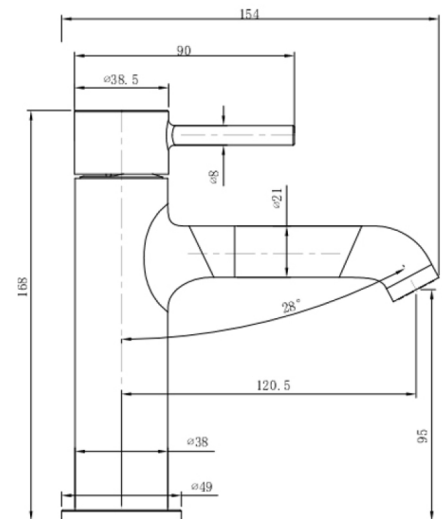

Vita Basin Mixer

Product Image

Product Details

Code:	TVW1103561
Brand:	Villeroy & Boch
Range:	Vita
Warranty:	15 Years*
WELS:	5 Star 5 LPM, Reg #: T37245

Additional Features

Technical Specification

Required Product

Recommended Products

Additional Notes

- 25mm Ceramic Cartridge

*Please visit argentaust.com.au/warranty to view the full warranty

Note: All dimensions are in millimetres and are subject to normal manufacturing variations. Always use the physical product measurements for cut-outs and rough-ins as the technical details shown may differ from the actual product. Use acetec cured silicone sealant. Do not use epoxy type adhesives. Clean with damp cloth. Do not use abrasive cleaners, liquids or pastes.