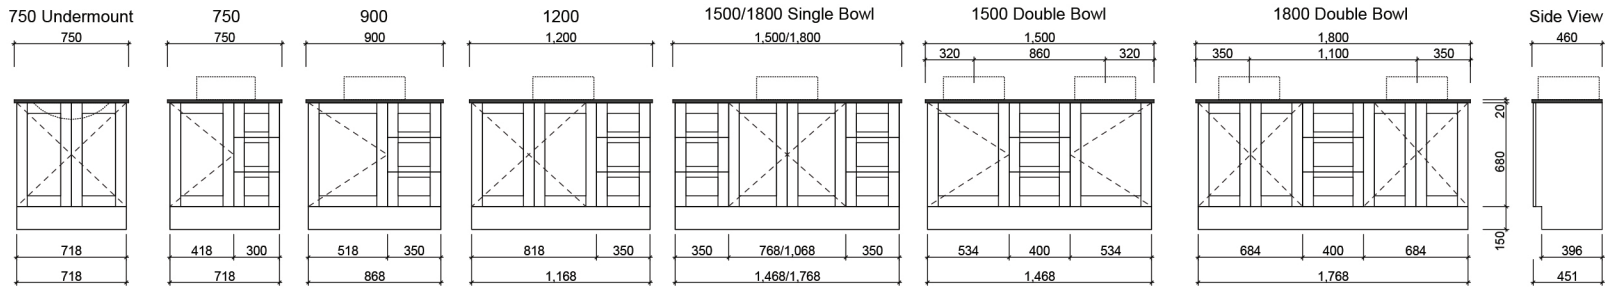

VICTORIA

Wall Hung

Offset undermount on 900mm only. 320mm waste centre.

Floor Standing

Offset undermount on 900mm only. 320mm waste centre.

Waste size: Acrylic = 40mm, Ceramic = 32mm, Sculptured Marble = 32mm
Note: Where left or right hand options are available please specify or else cabinets will be supplied as per these drawings. All vanity top and basin sizes are nominal only. E&OE