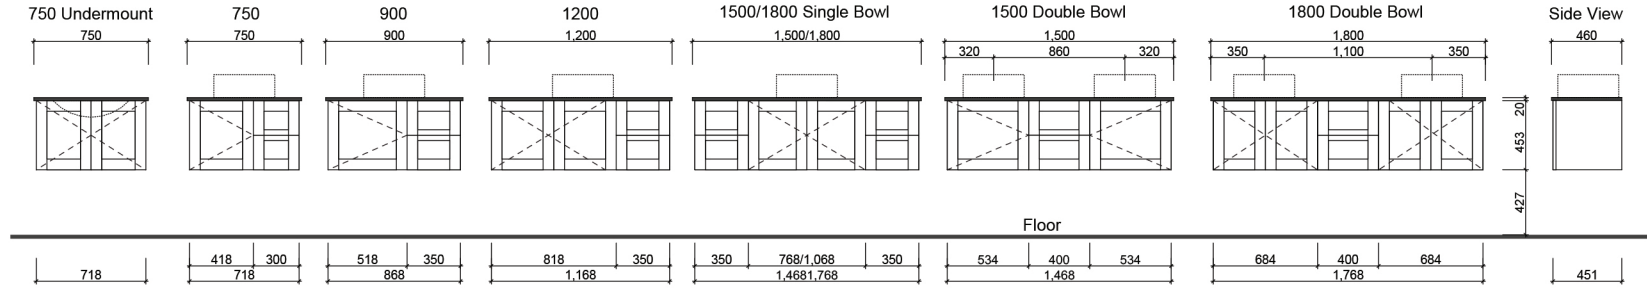

VICTORIA

Wall Hung

Offset undermount on 900mm only. 320mm waste centre.

Floor Standing

Offset undermount on 900mm only. 320mm waste centre.

Waste size: Acrylic = 40mm, Ceramic = 32mm, Sculptured Marble = 32mm
Note: Where left or right hand options are available please specify or else cabinets will be supplied as per these drawings. All vanity top and basin sizes are nominal only. E&OE