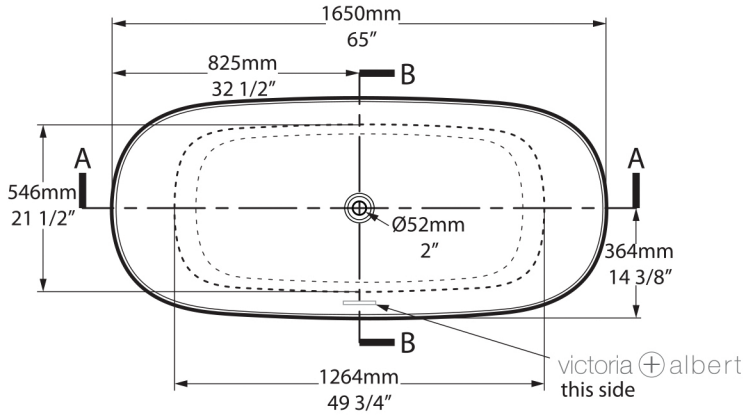

K12

Related collections

ios 54

Vetralla 2

VE2-N-SW-NO

Just BATHROOMWARE

Top view

Front view

Side view

Section BB

Shown with K12 Waste Kit

Section AA

*All measurements subject to +/-5% tolerance
*Overflow hole not drilled

l = 1650mm / 65"
w = 727mm / 28 5/8"
h = 550mm / 21 5/8"

369 KG	300 ltr
231 KG	162 ltr
69 KG	0 ltr