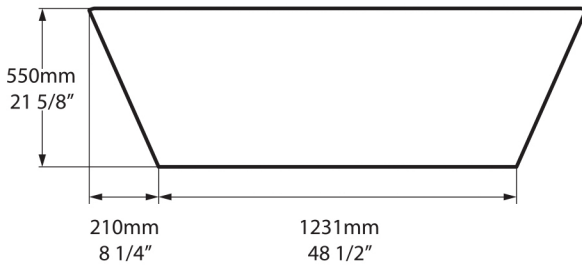

Side view

Section BB

Shown with K12 Waste Kit

Section AA

*All measurements subject to +/-5% tolerance
*Overflow hole not drilled

l = 1650mm / 65"
w = 727mm / 28 5/8"
h = 550mm / 21 5/8"

369 KG	300 ltr
231 KG	162 ltr
69 KG	0 ltr