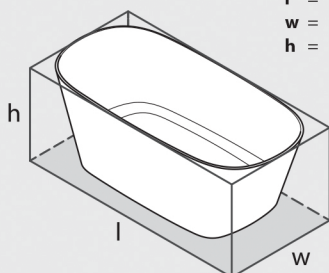

Side view

Section BB

Shown with K12 Waste Kit

Section AA

*All measurements subject to +/-5% tolerance
*Overflow hole not drilled

l = 1650mm / 65"
w = 727mm / 28 5/8"
h = 550mm / 21 5/8"

369 KG	300 ltr
231 KG	162 ltr
69 KG	0 ltr