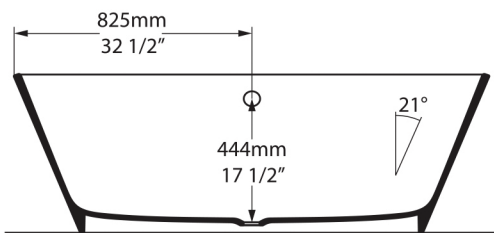

Side view

Section BB

Shown with K12 Waste Kit

Section AA

*All measurements subject to +/-5% tolerance
*Overflow hole not drilled

l = 1650mm / 65"
w = 727mm / 28 5/8"
h = 550mm / 21 5/8"

369 KG	300 ltr
231 KG	162 ltr
69 KG	0 ltr