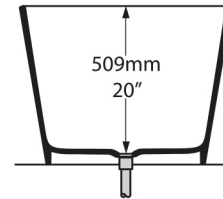

Side view

Section BB

Shown with K12 Waste Kit

Section AA

*All measurements subject to +/-5% tolerance
*Overflow hole not drilled

l = 1650mm / 65"
w = 727mm / 28 5/8"
h = 550mm / 21 5/8"

369 KG	300 ltr
231 KG	162 ltr
69 KG	0 ltr