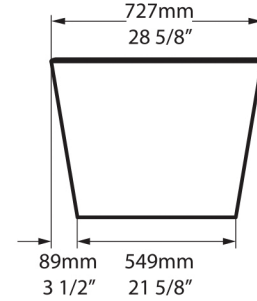

Side view

Section BB

Shown with K12 Waste Kit

Section AA

*All measurements subject to +/-5% tolerance
*Overflow hole not drilled

l = 1650mm / 65"
w = 727mm / 28 5/8"
h = 550mm / 21 5/8"

369 KG	300 ltr
231 KG	162 ltr
69 KG	0 ltr