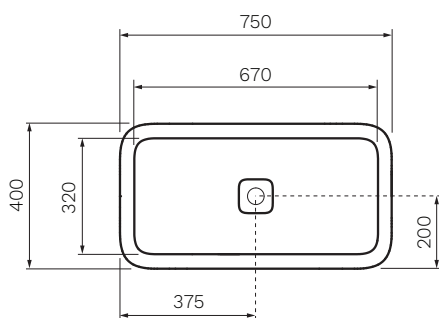

Cameo 750 x 400 Basin

Product Code: VA300.XX - Bench Mount

(see colour codes below)

The striking yet delicate styling of the Cameo collection, designed by Prospero Rasulo, is distinguished by the perimeter of the basin tops - a visual element that will frame associated items such as tapware and toiletries.

Colour & Finish — White Gloss, White Matt (01), Black Gloss (02), Black Matt (22), Zolfo (90), Nuvola (91), Tempesta (92), Laguna (93), Basento (94), Velato (95), Oceano (96)

Material — Ceramic

W x D x H — 750 x 400 x 140mm

Tap Holes — 0

Overflow — No

Bowl Capacity — 14 Litres

Waste Outlet — 32mm Universal Plug & Waste with matching square ceramic cover (supplied) or 32mm Constant Flow Waste (TA70552 or TA70553) to be ordered separately