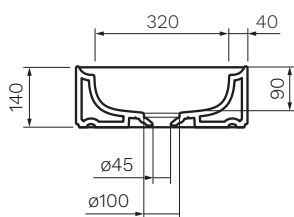

Cameo 750 x 400 Basin

Product Code: VA300.XX - Bench Mount

(see colour codes below)

The striking yet delicate styling of the Cameo collection, designed by Prospero Rasulo, is distinguished by the perimeter of the basin tops - a visual element that will frame associated items such as tapware and toiletries.

Colour & Finish — White Gloss, White Matt (01), Black Gloss (02), Black Matt (22), Zolfo (90), Nuvola (91), Tempesta (92), Laguna (93), Basento (94), Velato (95), Oceano (96)

Material — Ceramic

W x D x H — 750 x 400 x 140mm

Tap Holes — 0

Overflow — No

Bowl Capacity — 14 Litres

Waste Outlet — 32mm Universal Plug & Waste with matching square ceramic cover (supplied) or 32mm Constant Flow Waste (TA70552 or TA70553) to be ordered separately