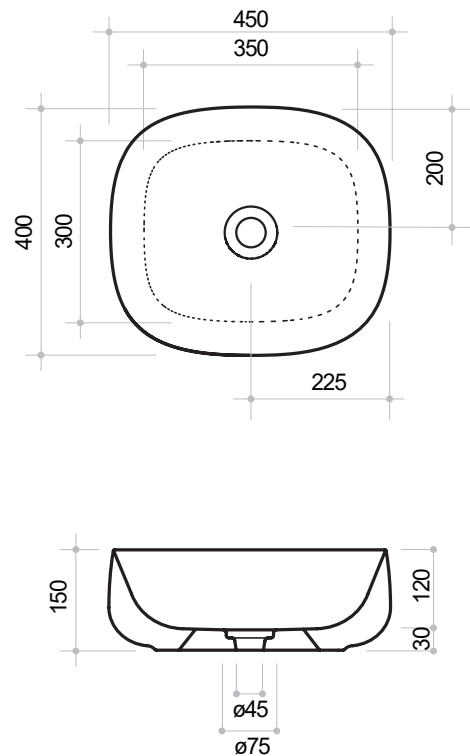

PARISI

Seed 450 x 400 Bench Basin

Product Code: VA07 (White/Gloss), VA07.01(White/Matt), VA07.02 (Black/Gloss), VA07.22 (Black/Matt), VA07.90 (Zolfo/Matt), VA07.91(Nuvola/Matt), VA07.92 (Tempesta/Matt), VA07.93 (Laguna/Matt), VA07.94 (Basento/Matt)

Seed Collection, designed by Prospero Rasulo, was born from the idea of a seed that generates a form when fed.

Specifications

- Colour / Finish** — White / Gloss, White / Matt, Black / Gloss, Black / Matt, Zolfo / Matt, Nuvola / Matt, Tempesta / Matt, Laguna / Matt, Basento / Matt
- Material** — Ceramic
- Tap Holes** — NTH
- Waste Outlet** — 32mm Clic Clac Plug & Waste with matching Ceramic Top to be ordered separately (VA2FV/C.XX)
- W x D x H** — 450 x 400 x 150mm
- Bench Depth** — Minimum 470mm recommended

Installation Note: It is recommended that the basin be installed using a flexible sealant, epoxy type glues must not be used. To do so may void product warranty.

Just
BATHROOMWARE

> valdama

Note: All dimensions are in millimetres and are subject to normal manufacturing variations. Parisi Bathware Pty Ltd reserves the right to vary specifications at any time without notice. December 2016