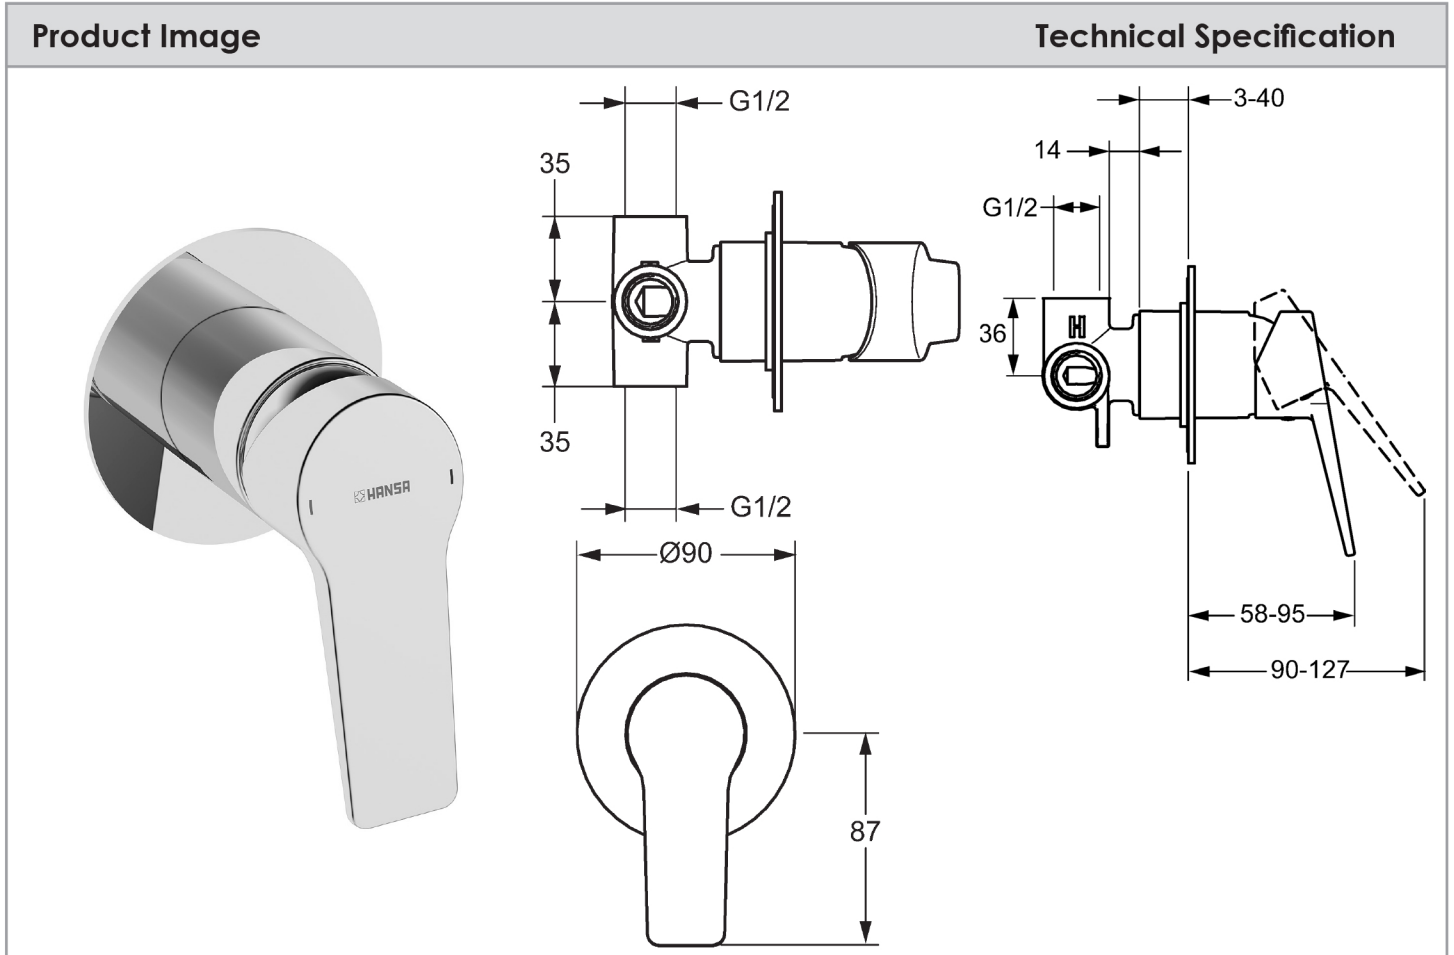

HANSATWIST SHOWER MIXER

Description	
HansaTwist Shower Mixer	
Chrome Trim	49777003
Body Only	50500100

Additional Information
<ul style="list-style-type: none"> - 15 Year Warranty* Conditions Apply - German Engineered - Variable Volume & Temperature Limiter - 35mm Cartridge