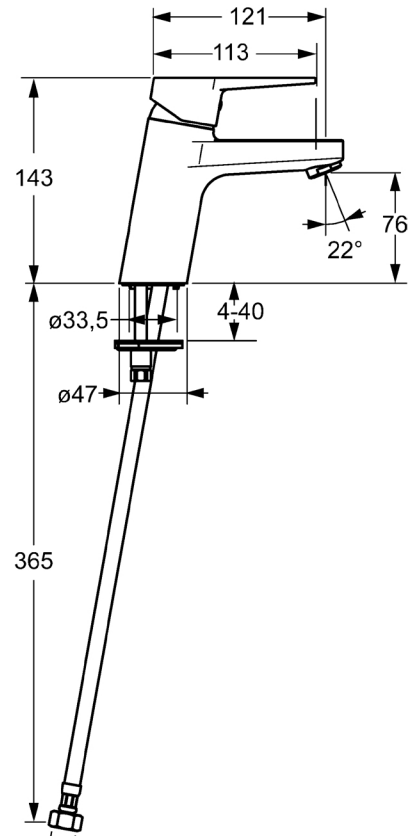

HANSA

HANSATWIST BASIN MIXER

Product Image

Technical Specification

Description

HansaTwist Basin Mixer
WELS 5 Star / 6Lpm

090522830037

Additional Information

- 15 Year Warranty* Conditions Apply
- German Engineered
- 35mm Cartridge
- Flexible 1/2" Tails
- Variable volume & temperature limiter